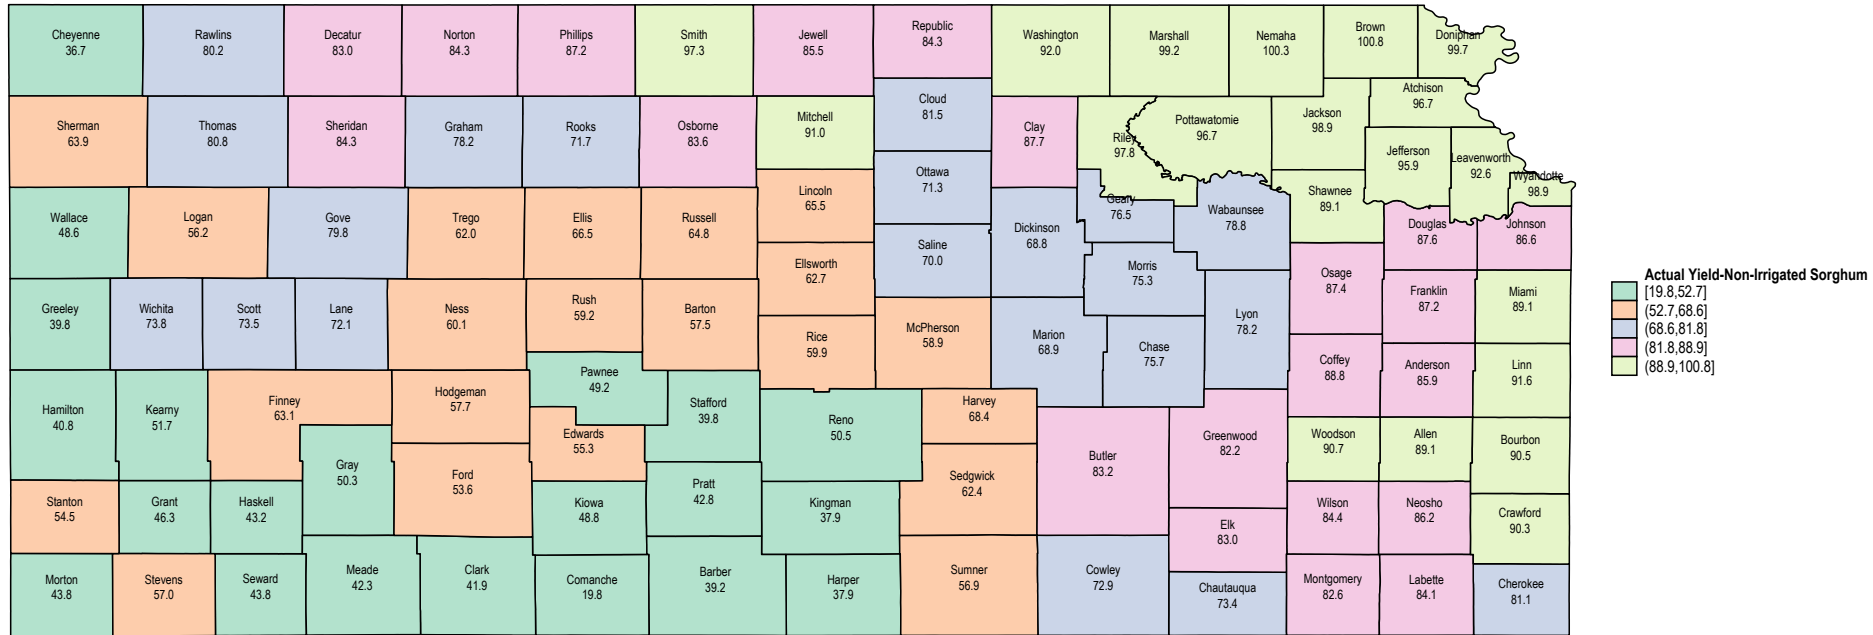

Kansas 2005 Non-Irrigated Sorghum

Kansas 2004 Non-Irrigated Sorghum

Kansas 2003 Non-Irrigated Sorghum

Kansas 2002 Non-Irrigated Sorghum

Kansas 2001 Non-Irrigated Sorghum

Source: USDA RMA data

Kansas 2000 Non-Irrigated Sorghum

Kansas 1999 Non-Irrigated Sorghum

Kansas 1998 Non-Irrigated Sorghum

Kansas 1997 Non-Irrigated Sorghum

Source: USDA RMA data

Kansas 1996 Non-Irrigated Sorghum

Kansas 1995 Non-Irrigated Sorghum

Kansas 1994 Non-Irrigated Sorghum

Kansas 1993 Non-Irrigated Sorghum

Kansas 1992 Non-Irrigated Sorghum

Kansas 1991 Non-Irrigated Sorghum

Kansas 1990 Non-Irrigated Sorghum