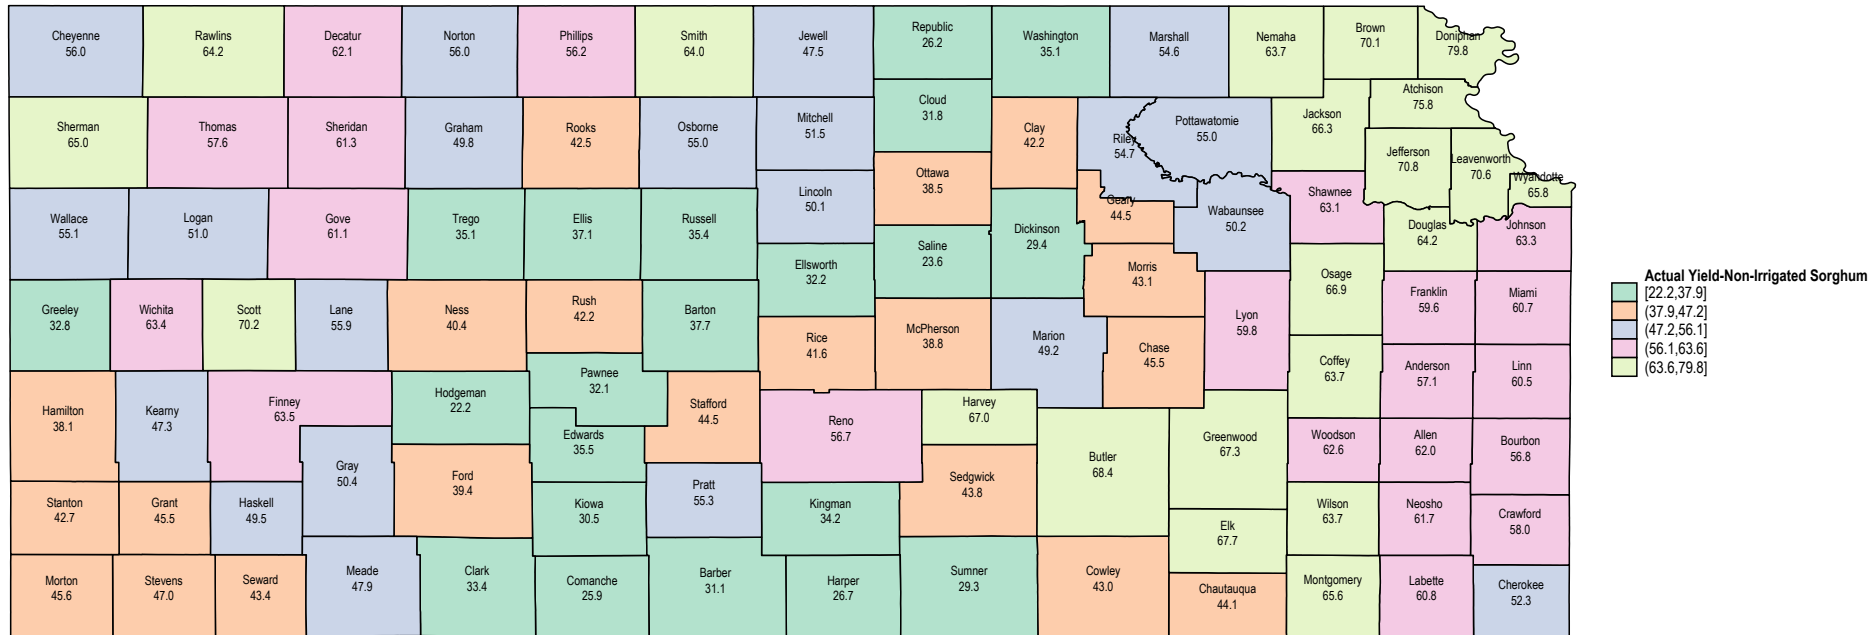

Kansas 2005 Non-Irrigated Sorghum

Kansas 2004 Non-Irrigated Sorghum

Kansas 2003 Non-Irrigated Sorghum

Kansas 2002 Non-Irrigated Sorghum

Kansas 2001 Non-Irrigated Sorghum

Source: USDA RMA data

Kansas 2000 Non-Irrigated Sorghum

Kansas 1999 Non-Irrigated Sorghum

Kansas 1998 Non-Irrigated Sorghum

Kansas 1997 Non-Irrigated Sorghum

Source: USDA RMA data

Kansas 1996 Non-Irrigated Sorghum

Kansas 1995 Non-Irrigated Sorghum

Kansas 1994 Non-Irrigated Sorghum

Kansas 1993 Non-Irrigated Sorghum

Kansas 1992 Non-Irrigated Sorghum

Kansas 1991 Non-Irrigated Sorghum

Kansas 1990 Non-Irrigated Sorghum