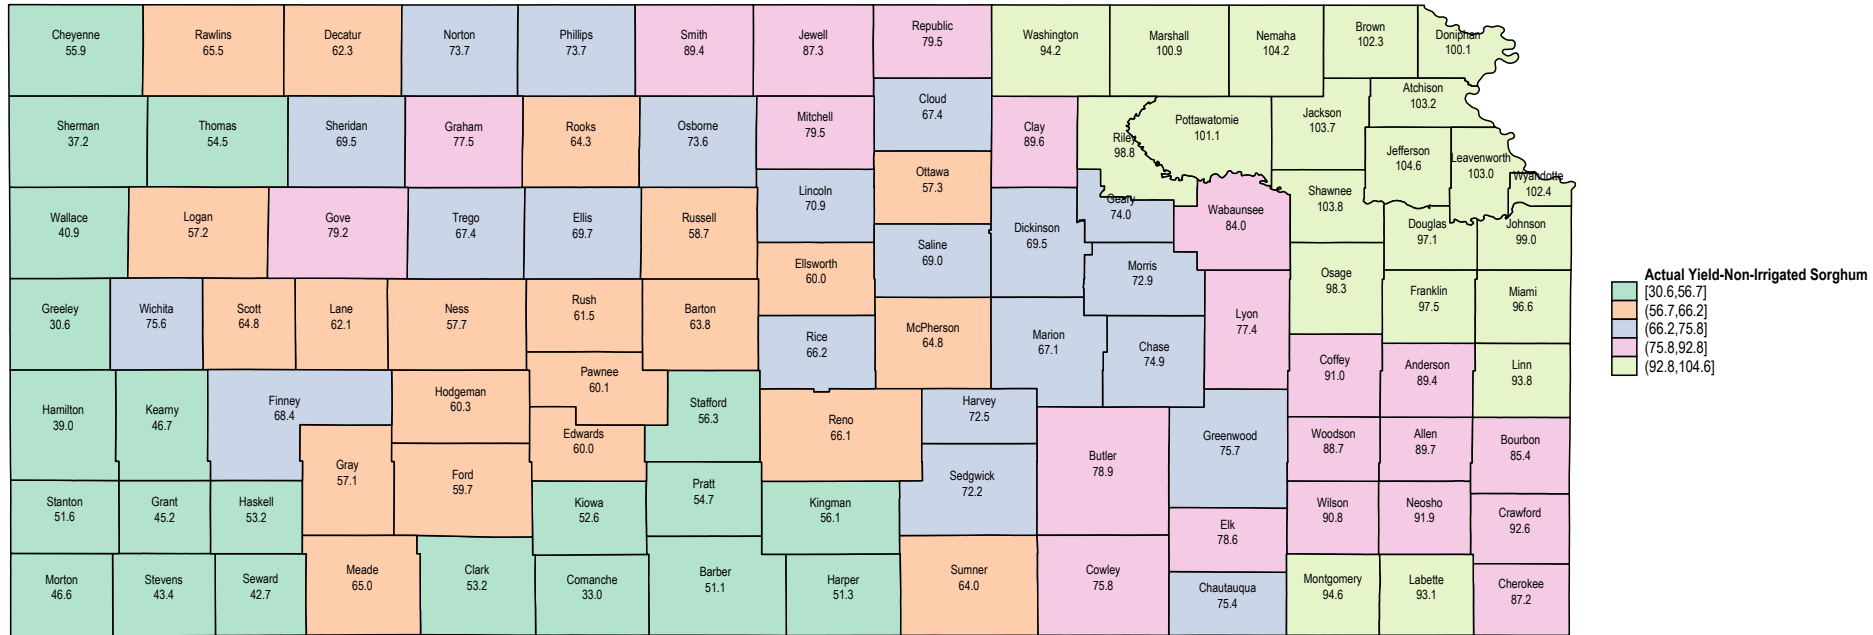

Kansas 2005 Non-Irrigated Sorghum

Kansas 2004 Non-Irrigated Sorghum

Kansas 2003 Non-Irrigated Sorghum

Kansas 2002 Non-Irrigated Sorghum

Kansas 2001 Non-Irrigated Sorghum

Source: USDA RMA data

Kansas 2000 Non-Irrigated Sorghum

Kansas 1999 Non-Irrigated Sorghum

Kansas 1998 Non-Irrigated Sorghum

Kansas 1997 Non-Irrigated Sorghum

Source: USDA RMA data

Kansas 1996 Non-Irrigated Sorghum

Kansas 1995 Non-Irrigated Sorghum

Kansas 1994 Non-Irrigated Sorghum

Kansas 1993 Non-Irrigated Sorghum

Kansas 1992 Non-Irrigated Sorghum

Kansas 1991 Non-Irrigated Sorghum

Kansas 1990 Non-Irrigated Sorghum