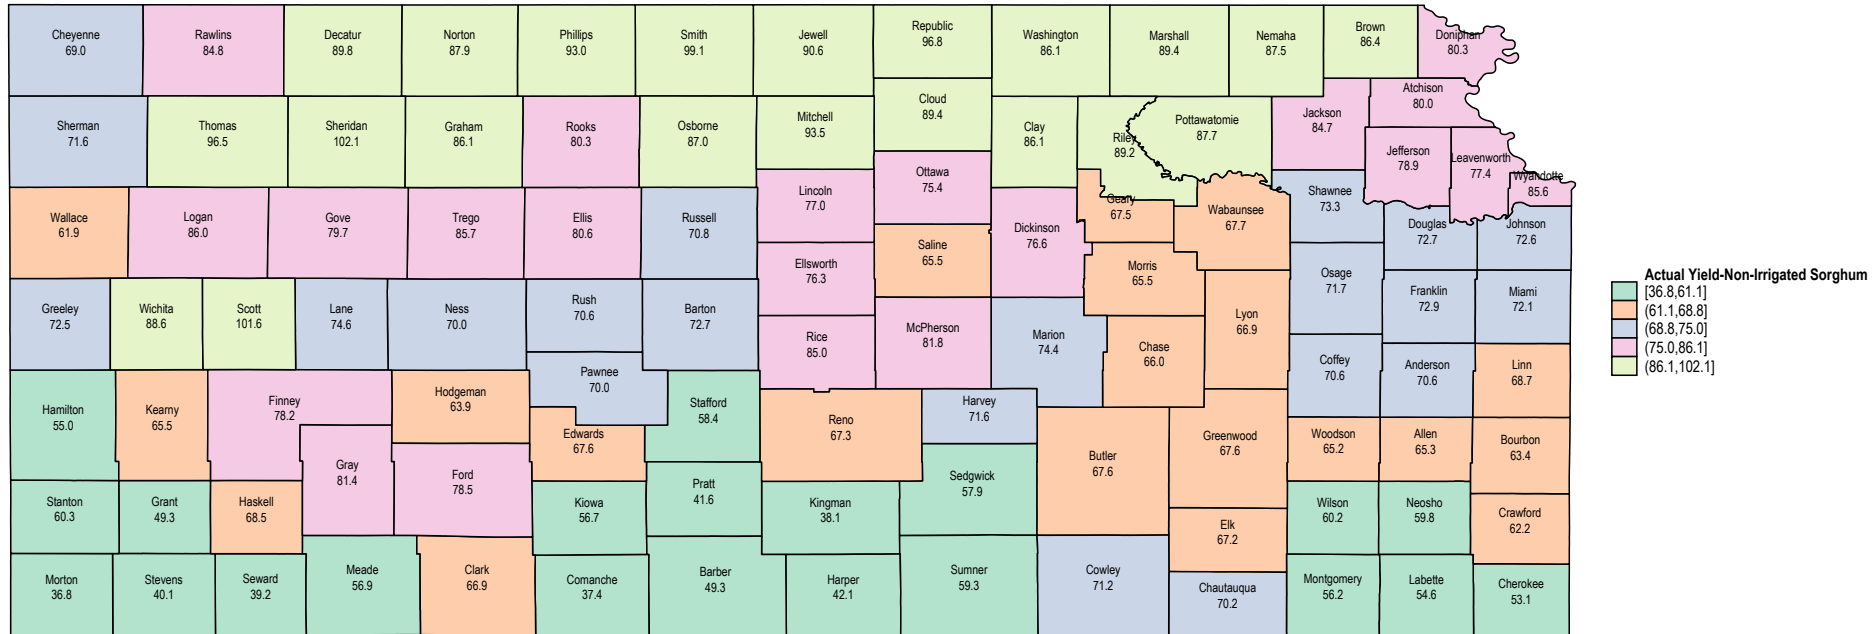

Kansas 2011 Non-Irrigated Sorghum

Kansas 2010 Non-Irrigated Sorghum

Kansas 2009 Non-Irrigated Sorghum

Kansas 2008 Non-Irrigated Sorghum

Kansas 2007 Non-Irrigated Sorghum

Source: USDA RMA data

Kansas 2006 Non-Irrigated Sorghum

Kansas 2005 Non-Irrigated Sorghum

Kansas 2004 Non-Irrigated Sorghum

Kansas 2003 Non-Irrigated Sorghum

Kansas 2002 Non-Irrigated Sorghum

Kansas 2001 Non-Irrigated Sorghum

Source: USDA RMA data

Kansas 2000 Non-Irrigated Sorghum

Kansas 1999 Non-Irrigated Sorghum

Kansas 1998 Non-Irrigated Sorghum

Kansas 1997 Non-Irrigated Sorghum

Source: USDA RMA data

Kansas 1996 Non-Irrigated Sorghum

Kansas 1995 Non-Irrigated Sorghum

Kansas 1994 Non-Irrigated Sorghum

Kansas 1993 Non-Irrigated Sorghum

Kansas 1992 Non-Irrigated Sorghum

Kansas 1991 Non-Irrigated Sorghum

Kansas 1990 Non-Irrigated Sorghum