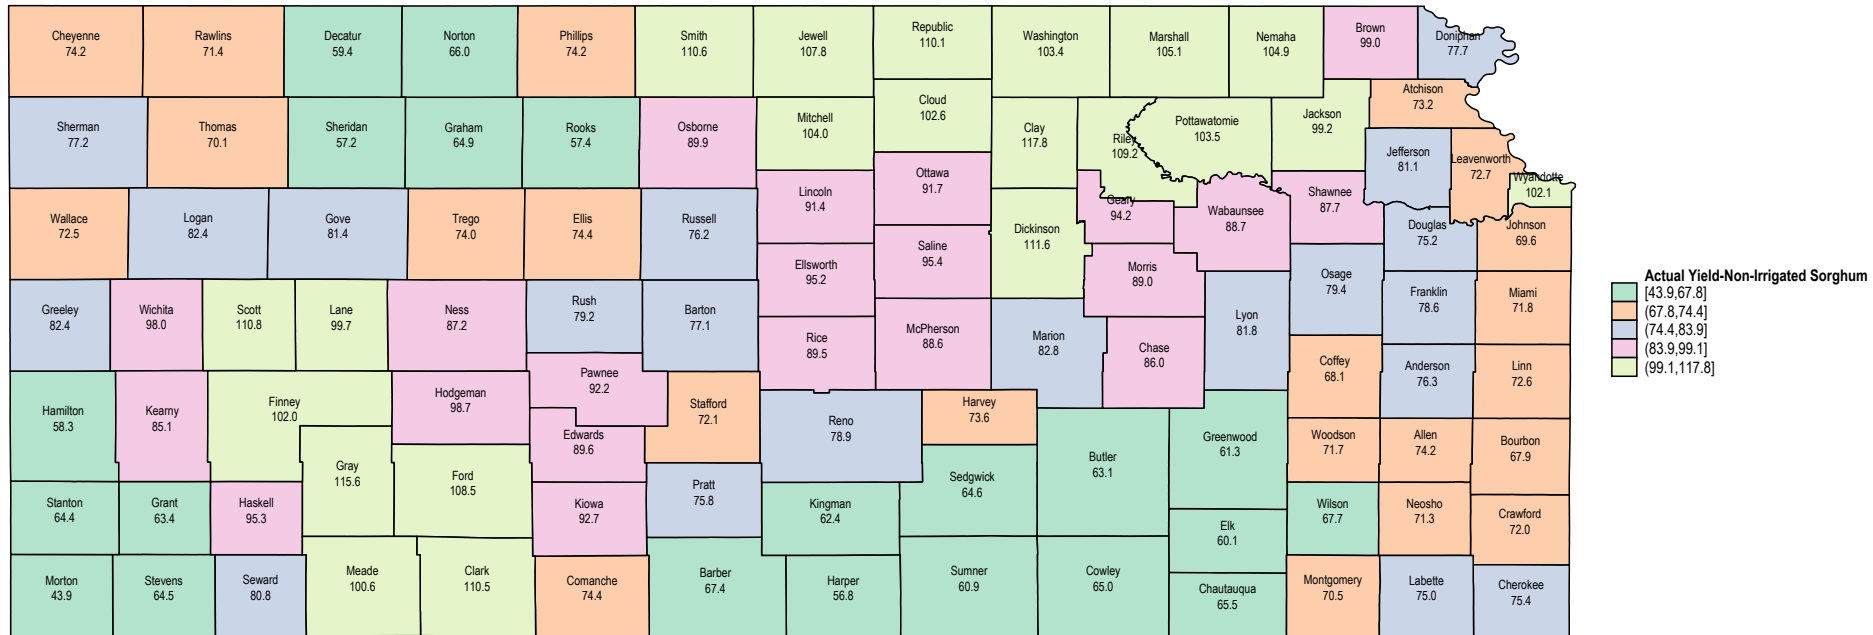

Kansas 2015 Non-Irrigated Sorghum