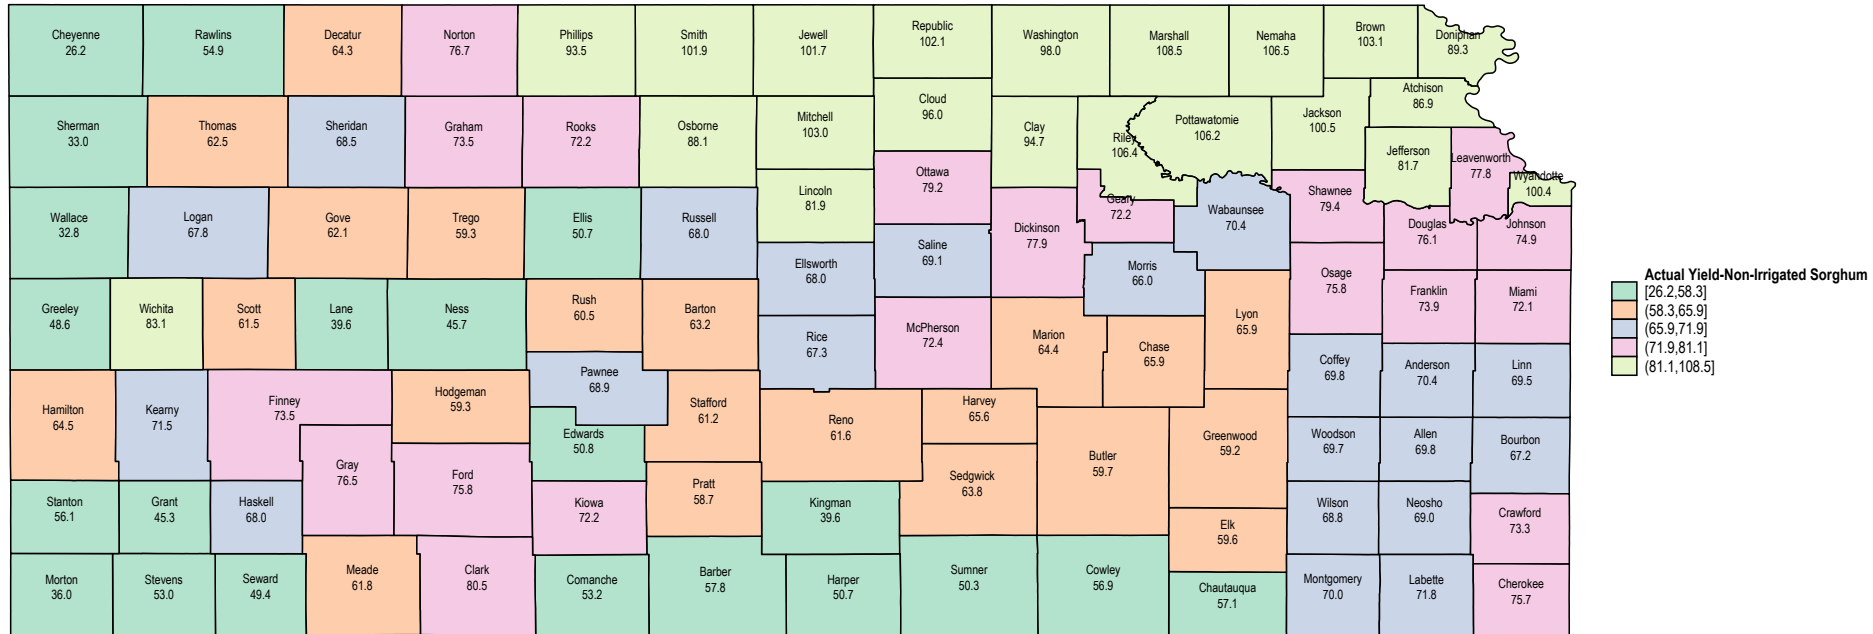

Kansas 2011 Non-Irrigated Sorghum

Kansas 2010 Non-Irrigated Sorghum

Kansas 2009 Non-Irrigated Sorghum

Kansas 2008 Non-Irrigated Sorghum

Kansas 2007 Non-Irrigated Sorghum

Source: USDA RMA data

Kansas 2006 Non-Irrigated Sorghum

Kansas 2005 Non-Irrigated Sorghum

Kansas 2004 Non-Irrigated Sorghum

Kansas 2003 Non-Irrigated Sorghum

Kansas 2002 Non-Irrigated Sorghum

Kansas 2001 Non-Irrigated Sorghum

Source: USDA RMA data

Kansas 2000 Non-Irrigated Sorghum

Kansas 1993 Non-Irrigated Sorghum

Kansas 1992 Non-Irrigated Sorghum

Kansas 1991 Non-Irrigated Sorghum

Kansas 1990 Non-Irrigated Sorghum