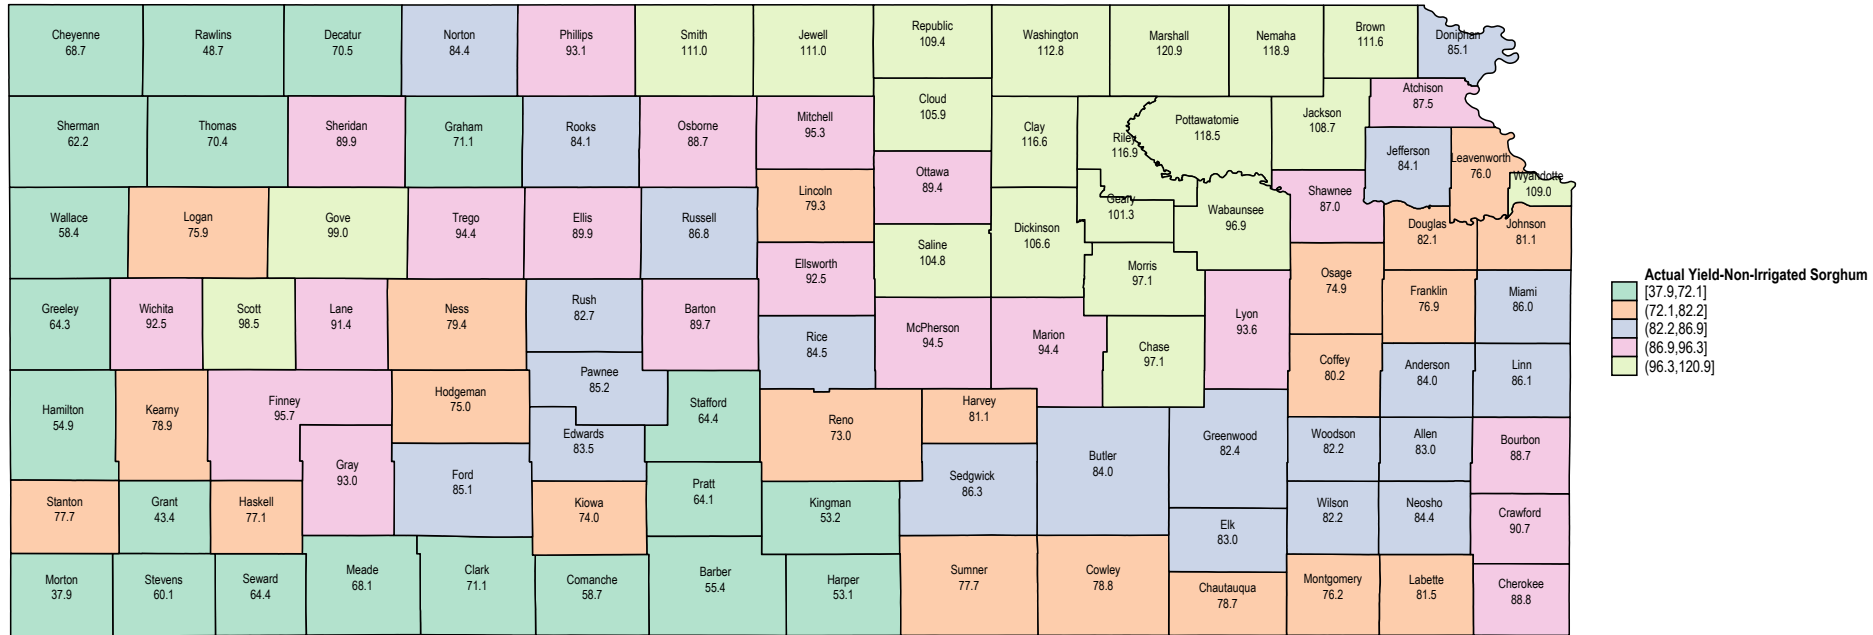

Kansas 2022 Non-Irrigated Sorghum

Kansas 2021 Non-Irrigated Sorghum

Kansas 2020 Non-Irrigated Sorghum

Kansas 2019 Non-Irrigated Sorghum

Kansas 2018 Non-Irrigated Sorghum

Source: USDA RMA data

Kansas 2017 Non-Irrigated Sorghum

Kansas 2016 Non-Irrigated Sorghum

Kansas 2015 Non-Irrigated Sorghum

Kansas 2014 Non-Irrigated Sorghum

Kansas 2013 Non-Irrigated Sorghum

Source: USDA RMA data

Kansas 2012 Non-Irrigated Sorghum

Source: USDA RMA data

Kansas 2011 Non-Irrigated Sorghum

Kansas 2010 Non-Irrigated Sorghum

Kansas 2009 Non-Irrigated Sorghum

Kansas 2008 Non-Irrigated Sorghum

Kansas 2007 Non-Irrigated Sorghum

Source: USDA RMA data

Kansas 2006 Non-Irrigated Sorghum