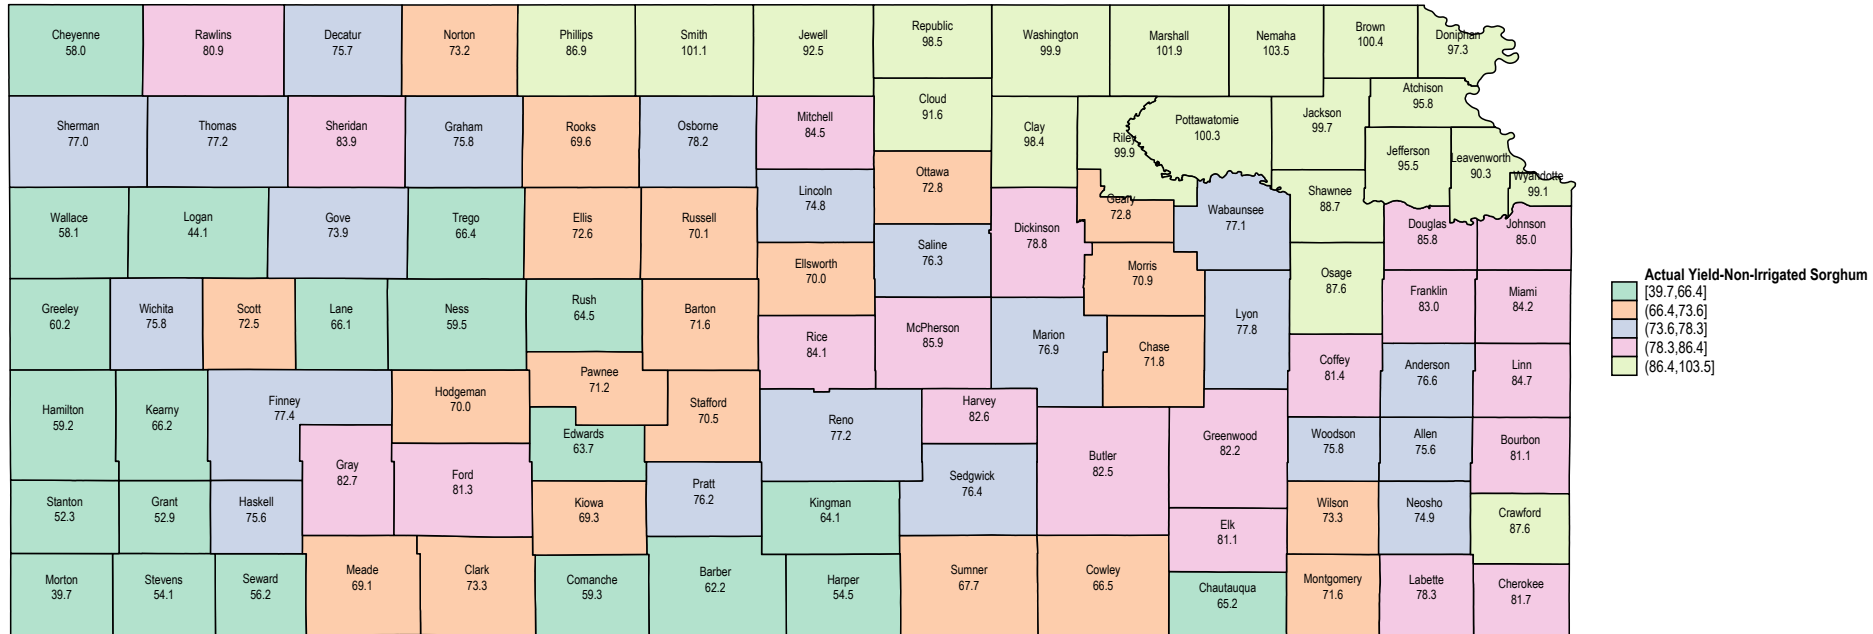

Kansas 2005 Non-Irrigated Sorghum

Kansas 2004 Non-Irrigated Sorghum

Kansas 2003 Non-Irrigated Sorghum

Kansas 2002 Non-Irrigated Sorghum

Kansas 2001 Non-Irrigated Sorghum

Source: USDA RMA data

Kansas 2000 Non-Irrigated Sorghum

Kansas 1999 Non-Irrigated Sorghum

Kansas 1998 Non-Irrigated Sorghum

Kansas 1997 Non-Irrigated Sorghum

Source: USDA RMA data

Kansas 1996 Non-Irrigated Sorghum

Kansas 1995 Non-Irrigated Sorghum

Kansas 1994 Non-Irrigated Sorghum

Kansas 1993 Non-Irrigated Sorghum

Kansas 1992 Non-Irrigated Sorghum

Kansas 1991 Non-Irrigated Sorghum

Kansas 1990 Non-Irrigated Sorghum