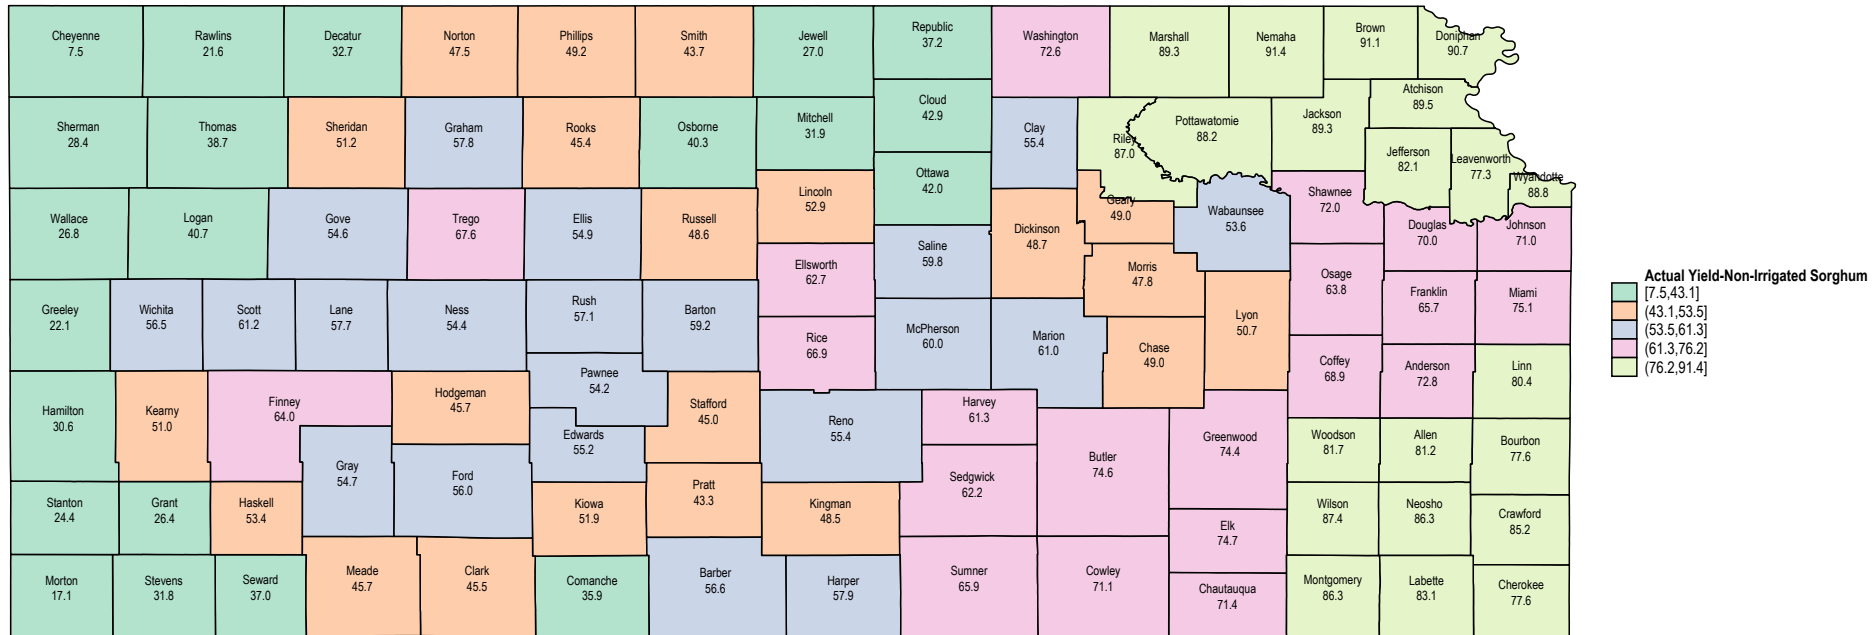

Kansas 2011 Non-Irrigated Sorghum

Kansas 2010 Non-Irrigated Sorghum

Kansas 2009 Non-Irrigated Sorghum

Kansas 2008 Non-Irrigated Sorghum

Kansas 2007 Non-Irrigated Sorghum

Source: USDA RMA data

Kansas 2006 Non-Irrigated Sorghum

Kansas 2005 Non-Irrigated Sorghum

Kansas 2004 Non-Irrigated Sorghum

Kansas 2003 Non-Irrigated Sorghum

Kansas 2002 Non-Irrigated Sorghum

Kansas 2001 Non-Irrigated Sorghum

Source: USDA RMA data

Kansas 2000 Non-Irrigated Sorghum

Kansas 1999 Non-Irrigated Sorghum

Kansas 1998 Non-Irrigated Sorghum

Kansas 1997 Non-Irrigated Sorghum

Source: USDA RMA data

Kansas 1996 Non-Irrigated Sorghum

Kansas 1995 Non-Irrigated Sorghum

Kansas 1994 Non-Irrigated Sorghum

Kansas 1993 Non-Irrigated Sorghum

Kansas 1992 Non-Irrigated Sorghum

Kansas 1991 Non-Irrigated Sorghum

Kansas 1990 Non-Irrigated Sorghum