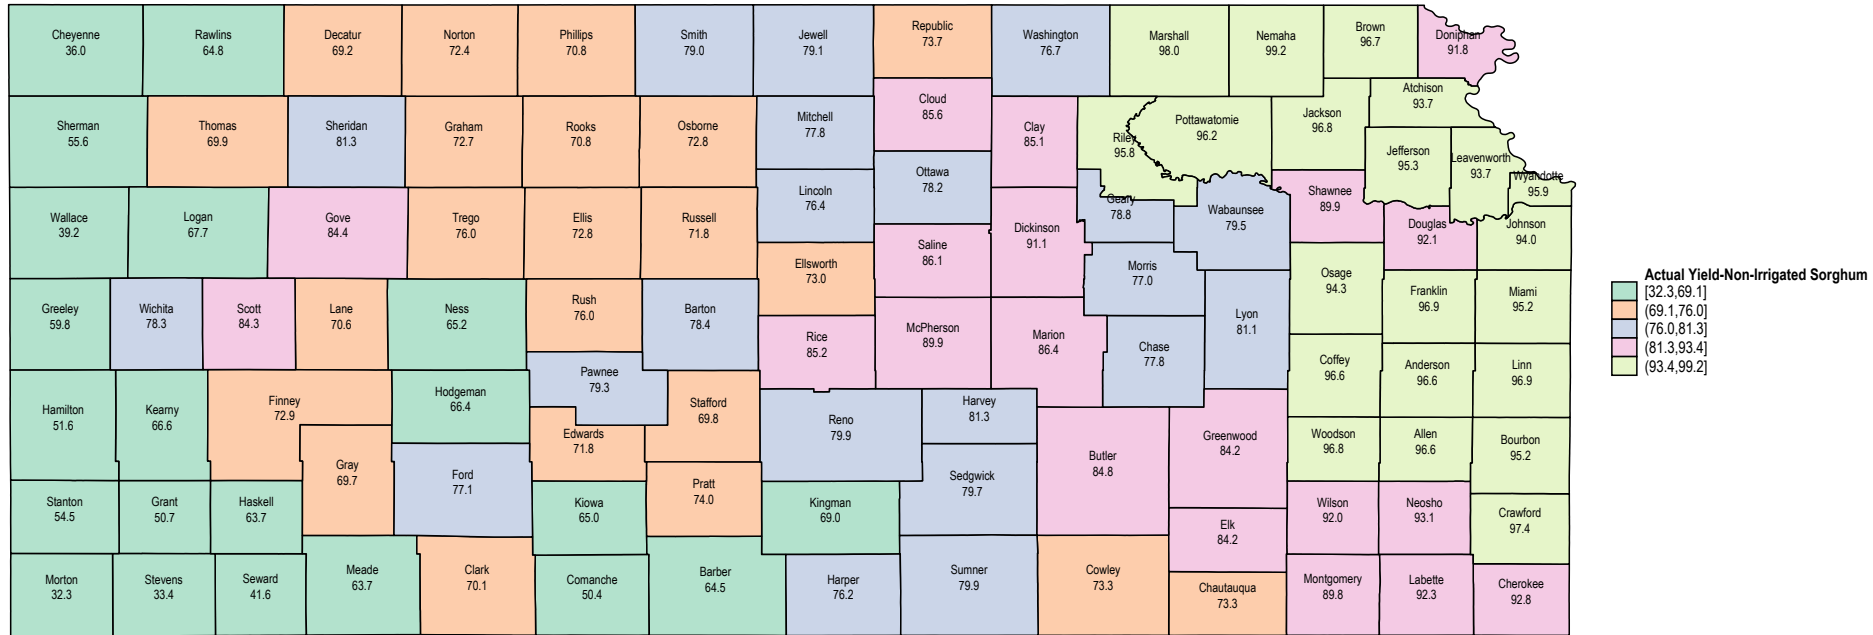

Kansas 2005 Non-Irrigated Sorghum

Kansas 2004 Non-Irrigated Sorghum

Kansas 2003 Non-Irrigated Sorghum

Kansas 2002 Non-Irrigated Sorghum

Kansas 2001 Non-Irrigated Sorghum

Source: USDA RMA data

Kansas 2000 Non-Irrigated Sorghum

Kansas 1999 Non-Irrigated Sorghum

Kansas 1998 Non-Irrigated Sorghum

Kansas 1997 Non-Irrigated Sorghum

Source: USDA RMA data

Kansas 1996 Non-Irrigated Sorghum

Kansas 1995 Non-Irrigated Sorghum

Kansas 1994 Non-Irrigated Sorghum

Kansas 1993 Non-Irrigated Sorghum

Kansas 1992 Non-Irrigated Sorghum

Kansas 1991 Non-Irrigated Sorghum

Kansas 1990 Non-Irrigated Sorghum