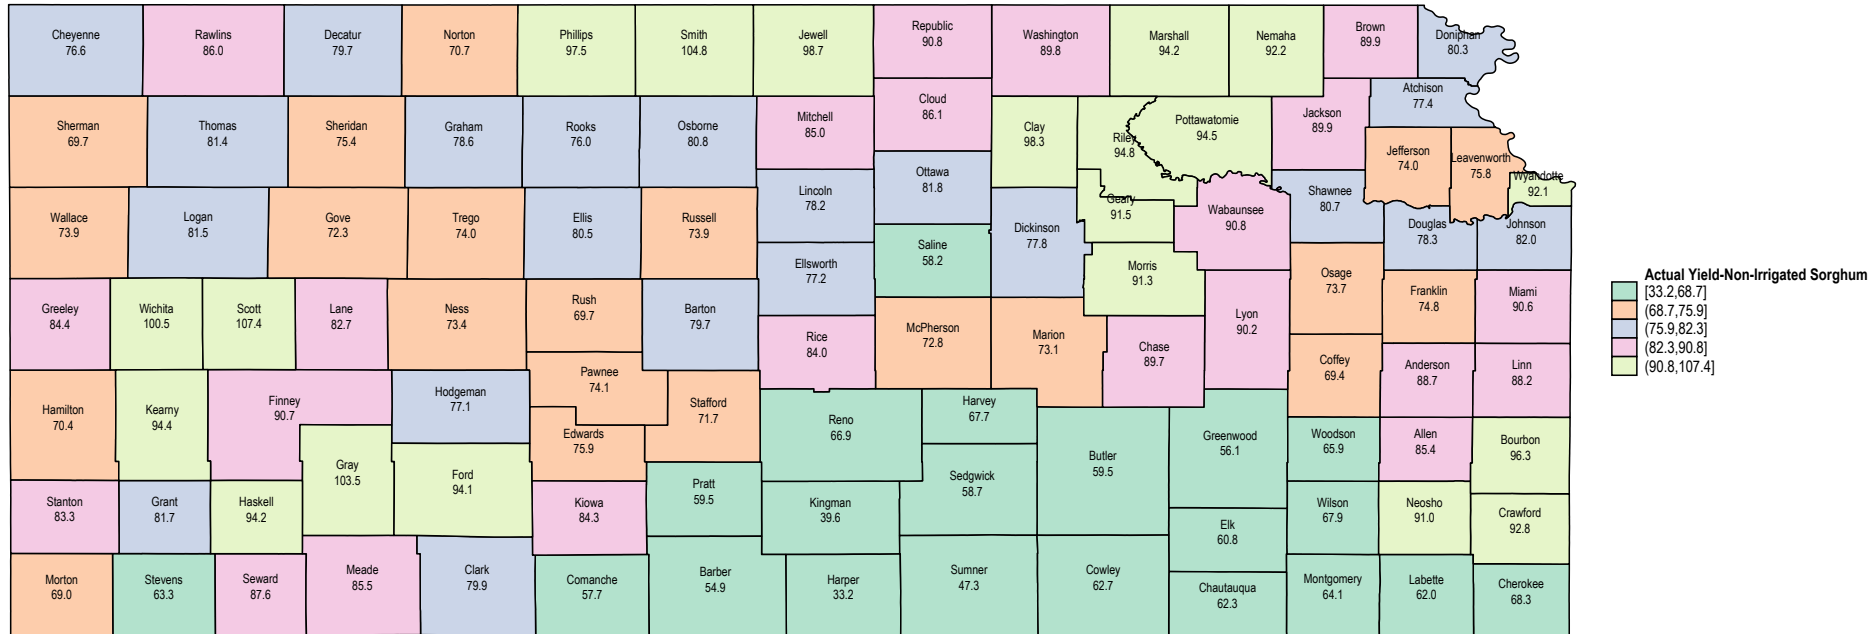

Kansas 2022 Non-Irrigated Sorghum

Kansas 2021 Non-Irrigated Sorghum

Kansas 2020 Non-Irrigated Sorghum

Kansas 2019 Non-Irrigated Sorghum

Kansas 2018 Non-Irrigated Sorghum

Source: USDA RMA data

Kansas 2017 Non-Irrigated Sorghum

Kansas 1993 Non-Irrigated Sorghum

Kansas 1992 Non-Irrigated Sorghum

Kansas 1991 Non-Irrigated Sorghum

Kansas 1990 Non-Irrigated Sorghum