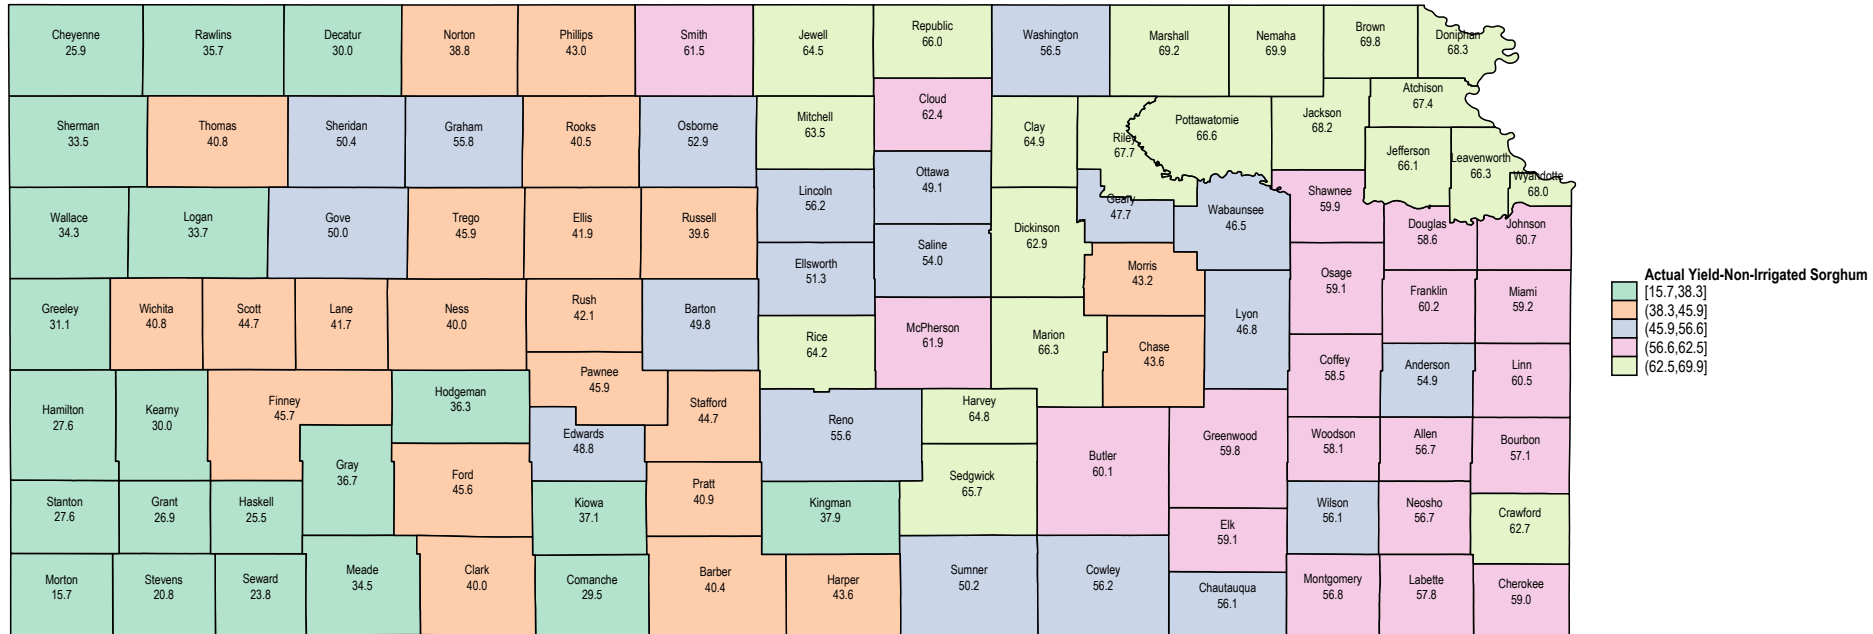

Kansas 2005 Non-Irrigated Sorghum

Kansas 2004 Non-Irrigated Sorghum

Kansas 2003 Non-Irrigated Sorghum

Kansas 2002 Non-Irrigated Sorghum

Kansas 2001 Non-Irrigated Sorghum

Source: USDA RMA data

Kansas 2000 Non-Irrigated Sorghum

Kansas 1999 Non-Irrigated Sorghum

Kansas 1998 Non-Irrigated Sorghum

Kansas 1997 Non-Irrigated Sorghum

Source: USDA RMA data

Kansas 1996 Non-Irrigated Sorghum

Kansas 1995 Non-Irrigated Sorghum

Kansas 1994 Non-Irrigated Sorghum

Kansas 1993 Non-Irrigated Sorghum

Kansas 1992 Non-Irrigated Sorghum

Kansas 1991 Non-Irrigated Sorghum

Kansas 1990 Non-Irrigated Sorghum