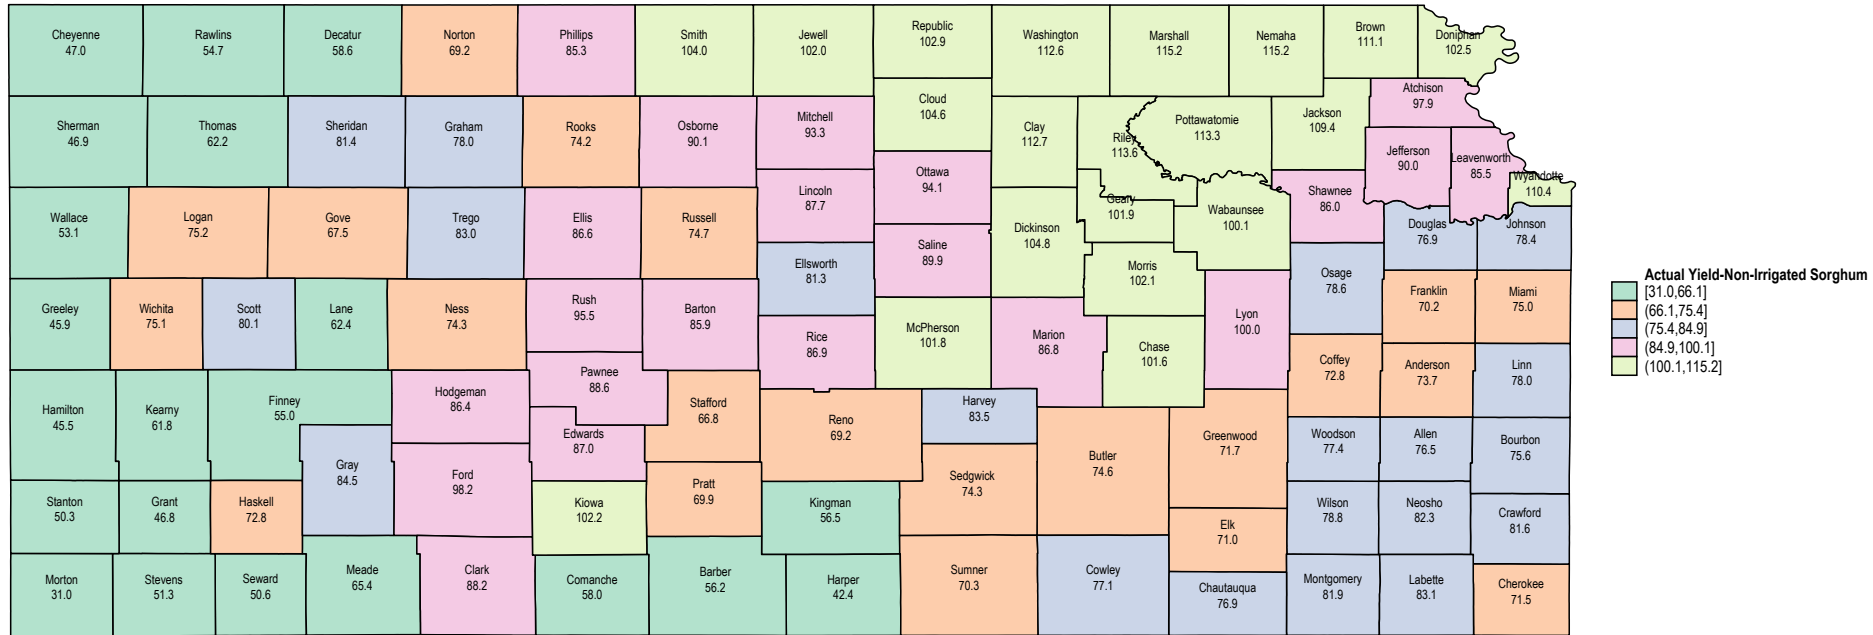

Kansas 2024 Expected Yields for Non-Irrigated Sorghum

Source: USDA RMA data. Expected yields for ECO, SCO and other area plans.

Kansas 2023 Expected Yields for Non-Irrigated Sorghum

Source: USDA RMA data. Expected yields for ECO, SCO and other area plans.

Kansas 2022 Non-Irrigated Sorghum

Kansas 2021 Non-Irrigated Sorghum

Kansas 2020 Non-Irrigated Sorghum

Kansas 2019 Non-Irrigated Sorghum

Kansas 2018 Non-Irrigated Sorghum

Source: USDA RMA data

Kansas 2017 Non-Irrigated Sorghum

Kansas 1993 Non-Irrigated Sorghum

Kansas 1992 Non-Irrigated Sorghum

Kansas 1991 Non-Irrigated Sorghum

Kansas 1990 Non-Irrigated Sorghum