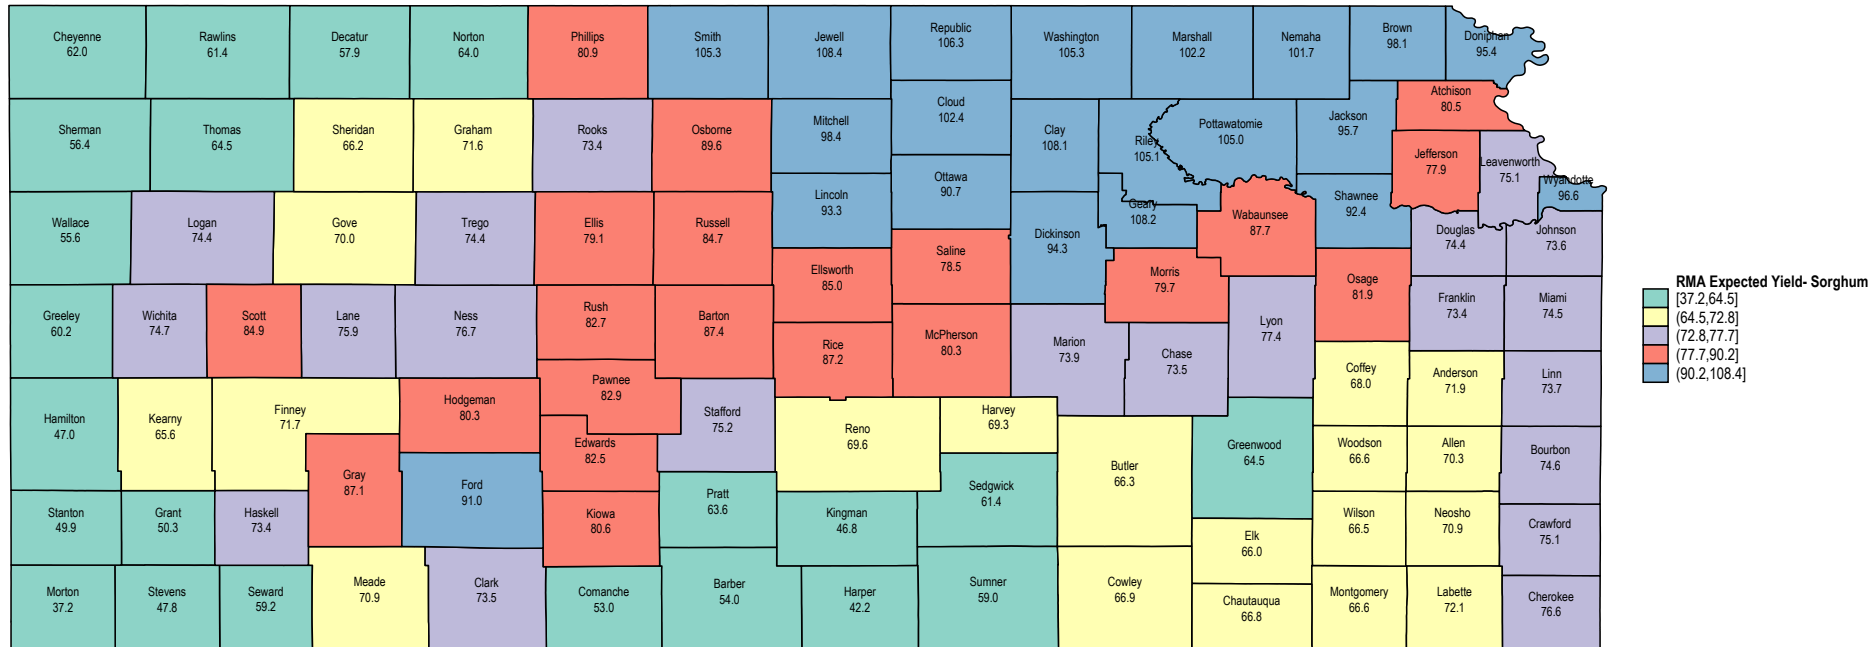

Kansas 2024 Expected Yields for Non-Irrigated Sorghum

Source: USDA RMA data. Expected yields for ECO, SCO and other area plans.

Kansas 2023 Expected Yields for Non-Irrigated Sorghum

Source: USDA RMA data. Expected yields for ECO, SCO and other area plans.

Kansas 2022 Non-Irrigated Sorghum

Kansas 2021 Non-Irrigated Sorghum

Kansas 2020 Non-Irrigated Sorghum

Kansas 2019 Non-Irrigated Sorghum

Kansas 2018 Non-Irrigated Sorghum

Source: USDA RMA data

Kansas 2017 Non-Irrigated Sorghum

Kansas 1993 Non-Irrigated Sorghum

Kansas 1992 Non-Irrigated Sorghum

Kansas 1991 Non-Irrigated Sorghum

Kansas 1990 Non-Irrigated Sorghum