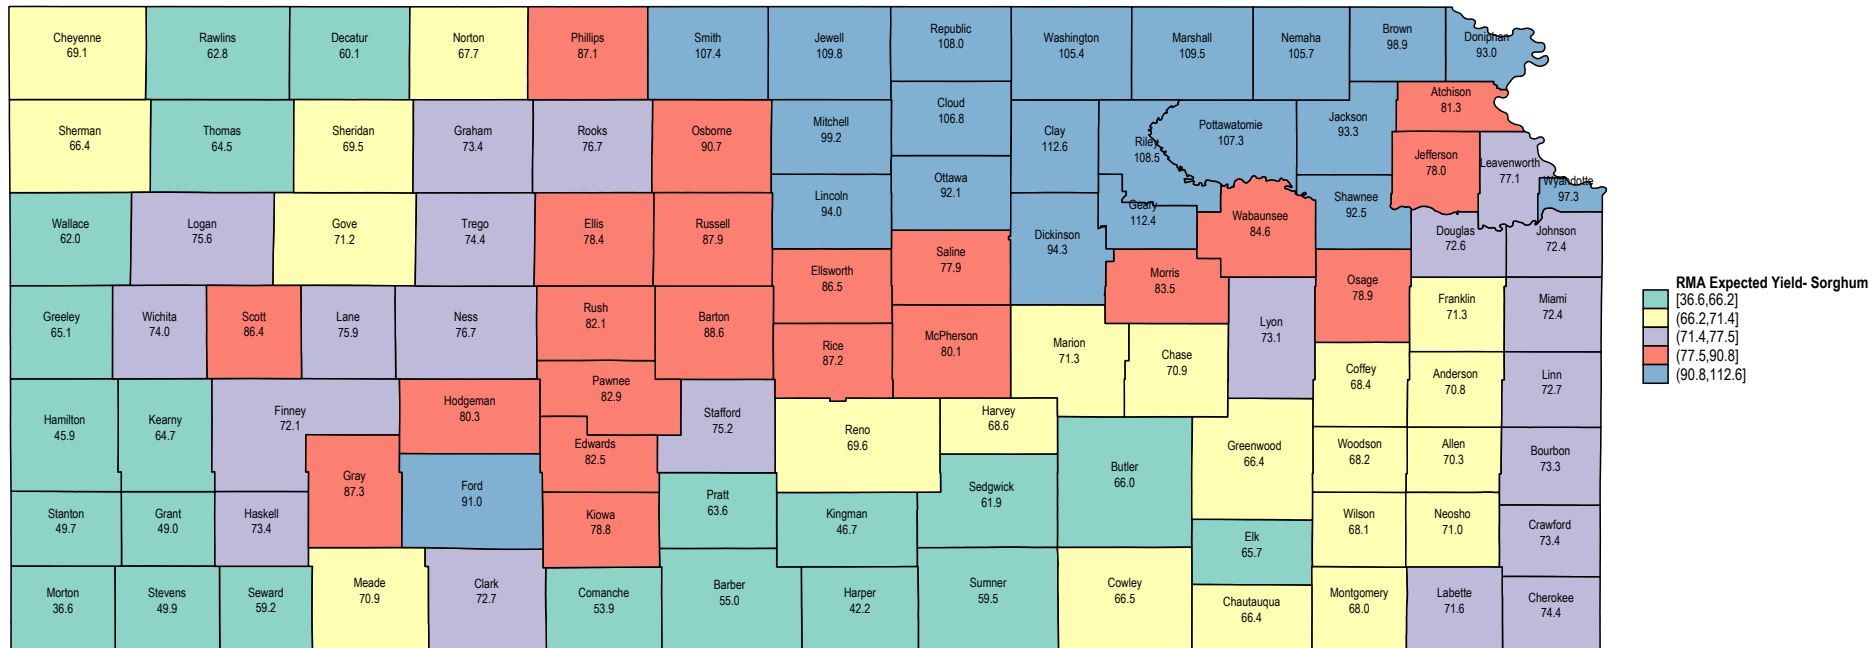

Kansas 2024 Expected Yields for Non-Irrigated Sorghum

Source: USDA RMA data. Expected yields for ECO, SCO and other area plans.

Kansas 2023 Expected Yields for Non-Irrigated Sorghum

Source: USDA RMA data. Expected yields for ECO, SCO and other area plans.

Kansas 2022 Non-Irrigated Sorghum

Kansas 2021 Non-Irrigated Sorghum

Kansas 2020 Non-Irrigated Sorghum

Kansas 2019 Non-Irrigated Sorghum

Kansas 2018 Non-Irrigated Sorghum

Source: USDA RMA data

Kansas 2017 Non-Irrigated Sorghum

Kansas 1993 Non-Irrigated Sorghum

Kansas 1992 Non-Irrigated Sorghum

Kansas 1991 Non-Irrigated Sorghum

Kansas 1990 Non-Irrigated Sorghum