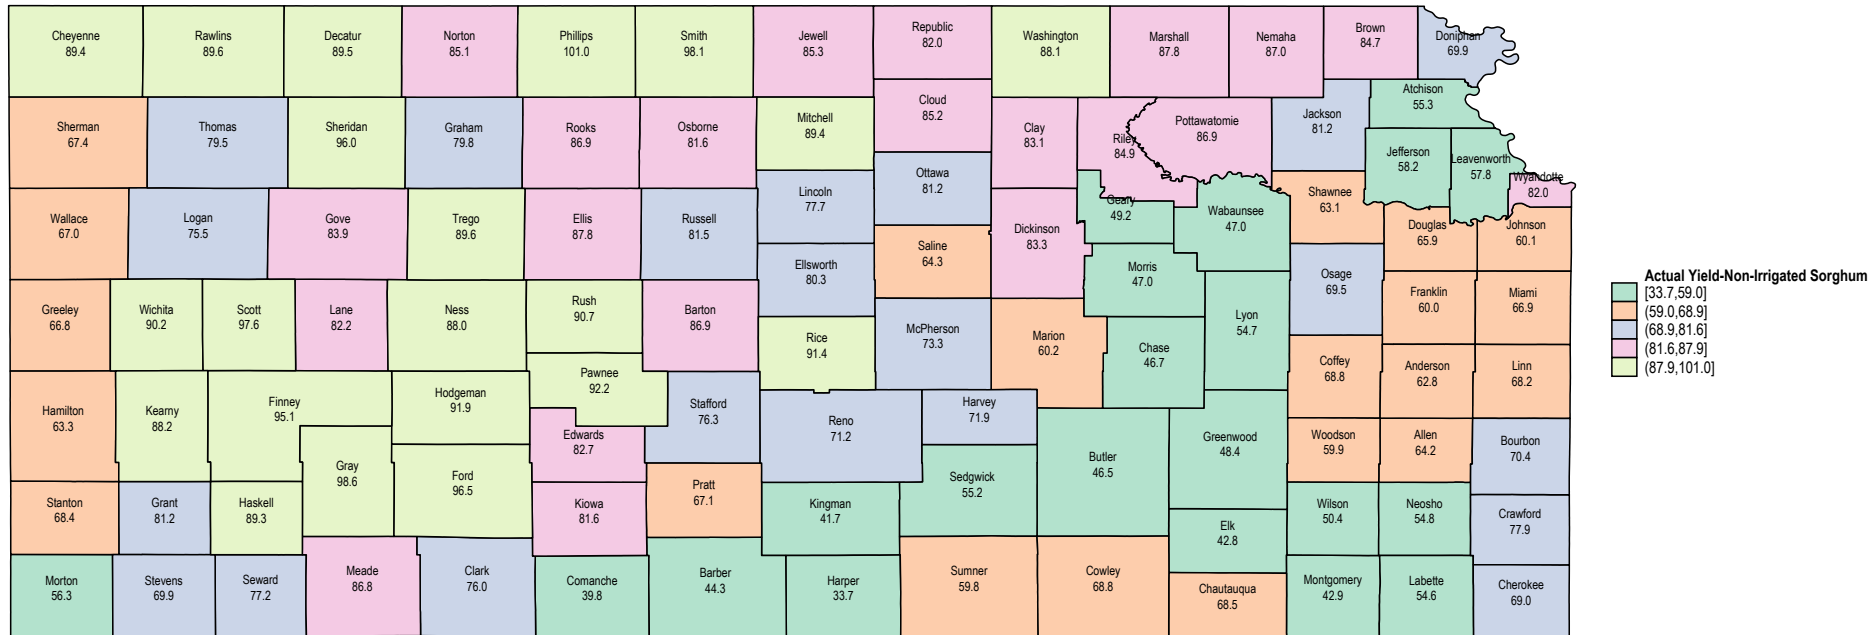

Kansas 2022 Non-Irrigated Sorghum

Kansas 2021 Non-Irrigated Sorghum

Kansas 2020 Non-Irrigated Sorghum

Kansas 2019 Non-Irrigated Sorghum

Kansas 2018 Non-Irrigated Sorghum

Source: USDA RMA data

Kansas 2017 Non-Irrigated Sorghum

Kansas 2016 Non-Irrigated Sorghum

Kansas 2015 Non-Irrigated Sorghum

Kansas 2014 Non-Irrigated Sorghum

Kansas 2013 Non-Irrigated Sorghum

Source: USDA RMA data

Kansas 2012 Non-Irrigated Sorghum

Source: USDA RMA data

Kansas 1993 Non-Irrigated Sorghum

Kansas 1992 Non-Irrigated Sorghum

Kansas 1991 Non-Irrigated Sorghum

Kansas 1990 Non-Irrigated Sorghum