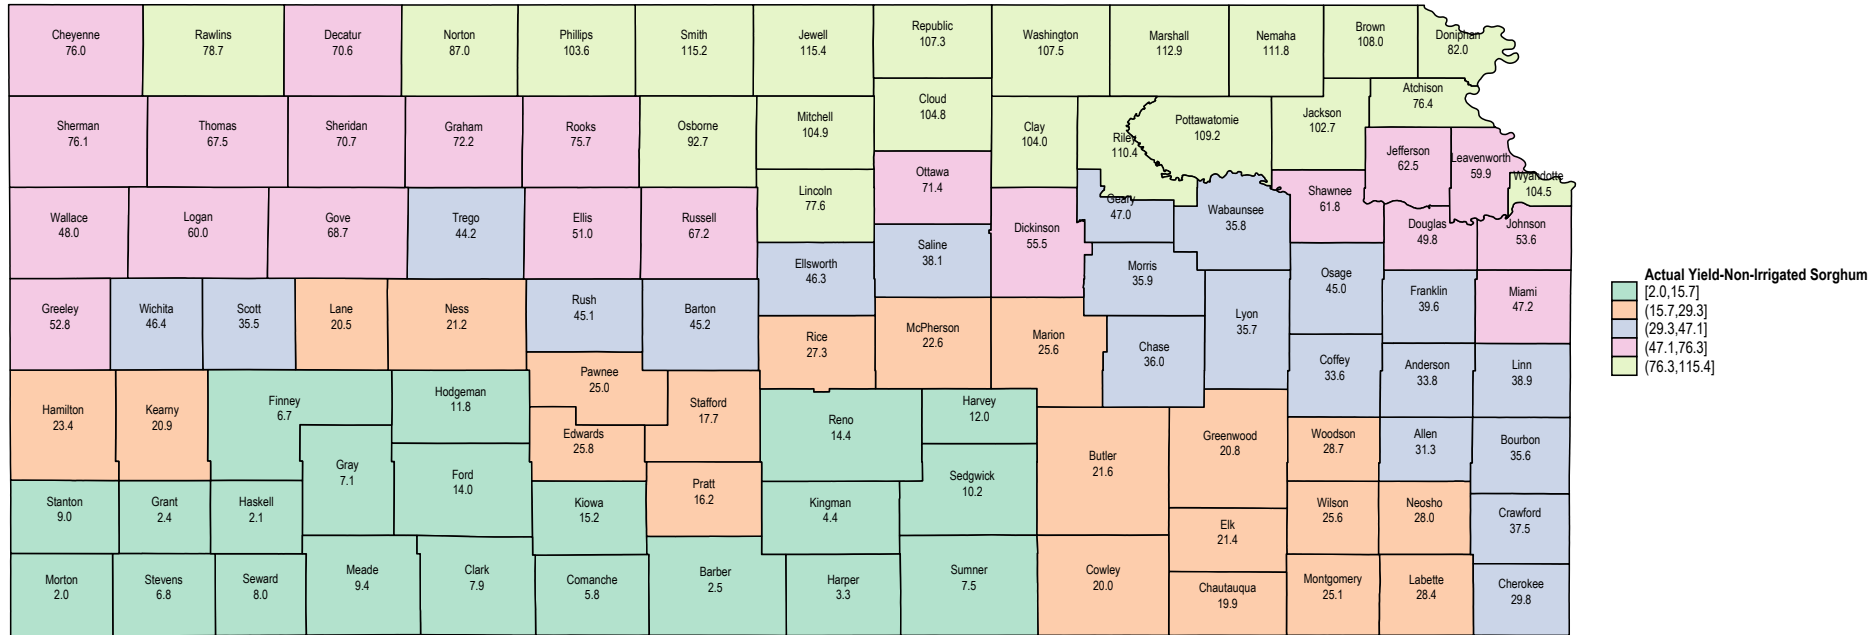

Kansas 2022 Non-Irrigated Sorghum

Kansas 2021 Non-Irrigated Sorghum

Kansas 2020 Non-Irrigated Sorghum

Kansas 2019 Non-Irrigated Sorghum

Kansas 2018 Non-Irrigated Sorghum

Source: USDA RMA data

Kansas 2017 Non-Irrigated Sorghum

Kansas 2016 Non-Irrigated Sorghum

Kansas 2015 Non-Irrigated Sorghum

Kansas 2014 Non-Irrigated Sorghum

Kansas 2013 Non-Irrigated Sorghum

Source: USDA RMA data

Kansas 2012 Non-Irrigated Sorghum

Source: USDA RMA data

Kansas 2011 Non-Irrigated Sorghum

Kansas 2010 Non-Irrigated Sorghum

Kansas 2009 Non-Irrigated Sorghum

Kansas 2008 Non-Irrigated Sorghum

Kansas 2007 Non-Irrigated Sorghum

Source: USDA RMA data

Kansas 2006 Non-Irrigated Sorghum

Kansas 1993 Non-Irrigated Sorghum

Kansas 1992 Non-Irrigated Sorghum

Kansas 1991 Non-Irrigated Sorghum

Kansas 1990 Non-Irrigated Sorghum