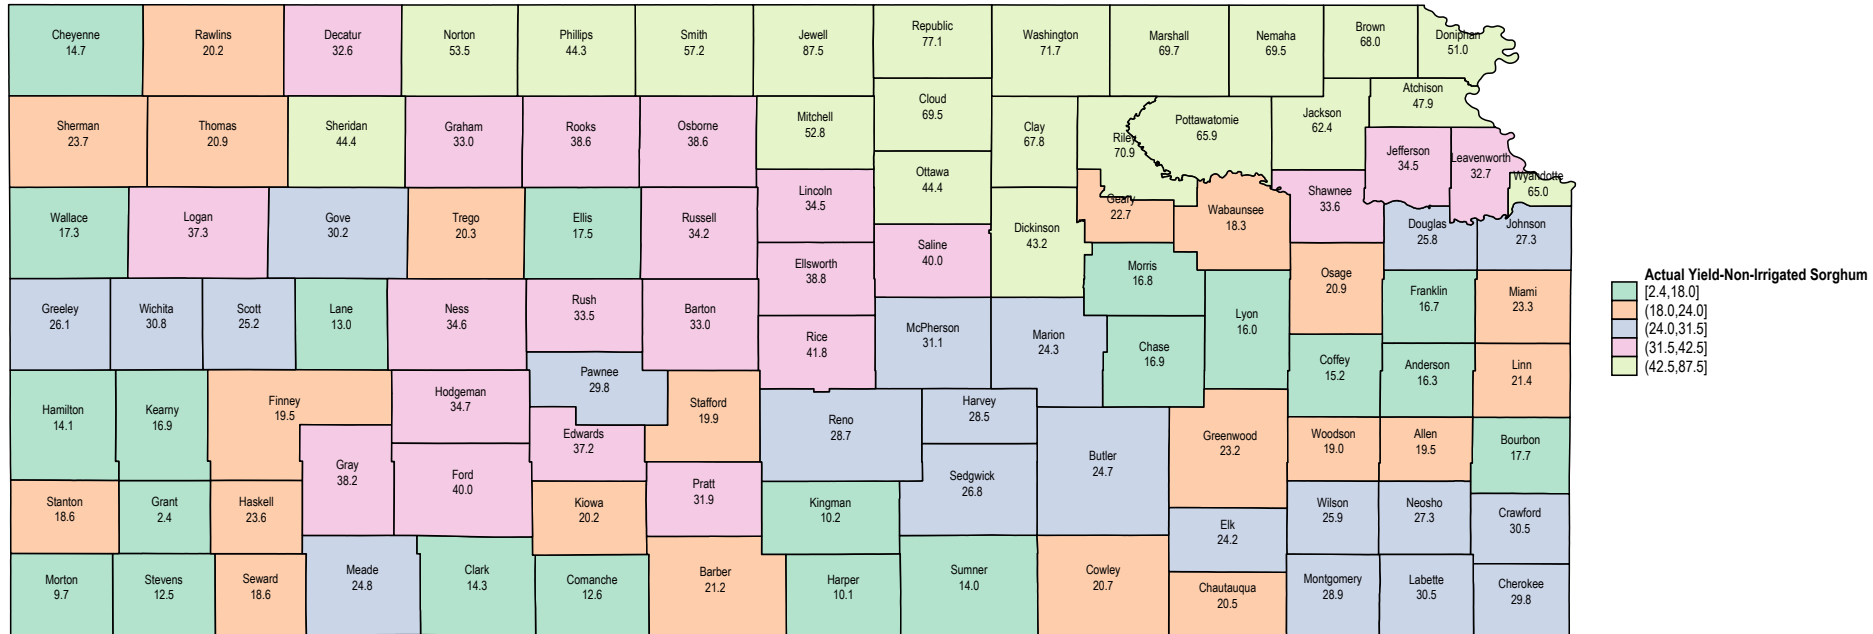

Kansas 2022 Non-Irrigated Sorghum

Kansas 2021 Non-Irrigated Sorghum

Kansas 2020 Non-Irrigated Sorghum

Kansas 2019 Non-Irrigated Sorghum

Kansas 2018 Non-Irrigated Sorghum

Source: USDA RMA data

Kansas 2017 Non-Irrigated Sorghum

Kansas 2016 Non-Irrigated Sorghum

Kansas 2015 Non-Irrigated Sorghum

Kansas 2014 Non-Irrigated Sorghum

Kansas 2013 Non-Irrigated Sorghum

Source: USDA RMA data

Kansas 2012 Non-Irrigated Sorghum

Source: USDA RMA data

Kansas 2011 Non-Irrigated Sorghum

Kansas 2010 Non-Irrigated Sorghum

Kansas 2009 Non-Irrigated Sorghum

Kansas 2008 Non-Irrigated Sorghum

Kansas 2007 Non-Irrigated Sorghum

Source: USDA RMA data

Kansas 2006 Non-Irrigated Sorghum

Kansas 1993 Non-Irrigated Sorghum

Kansas 1992 Non-Irrigated Sorghum

Kansas 1991 Non-Irrigated Sorghum

Kansas 1990 Non-Irrigated Sorghum