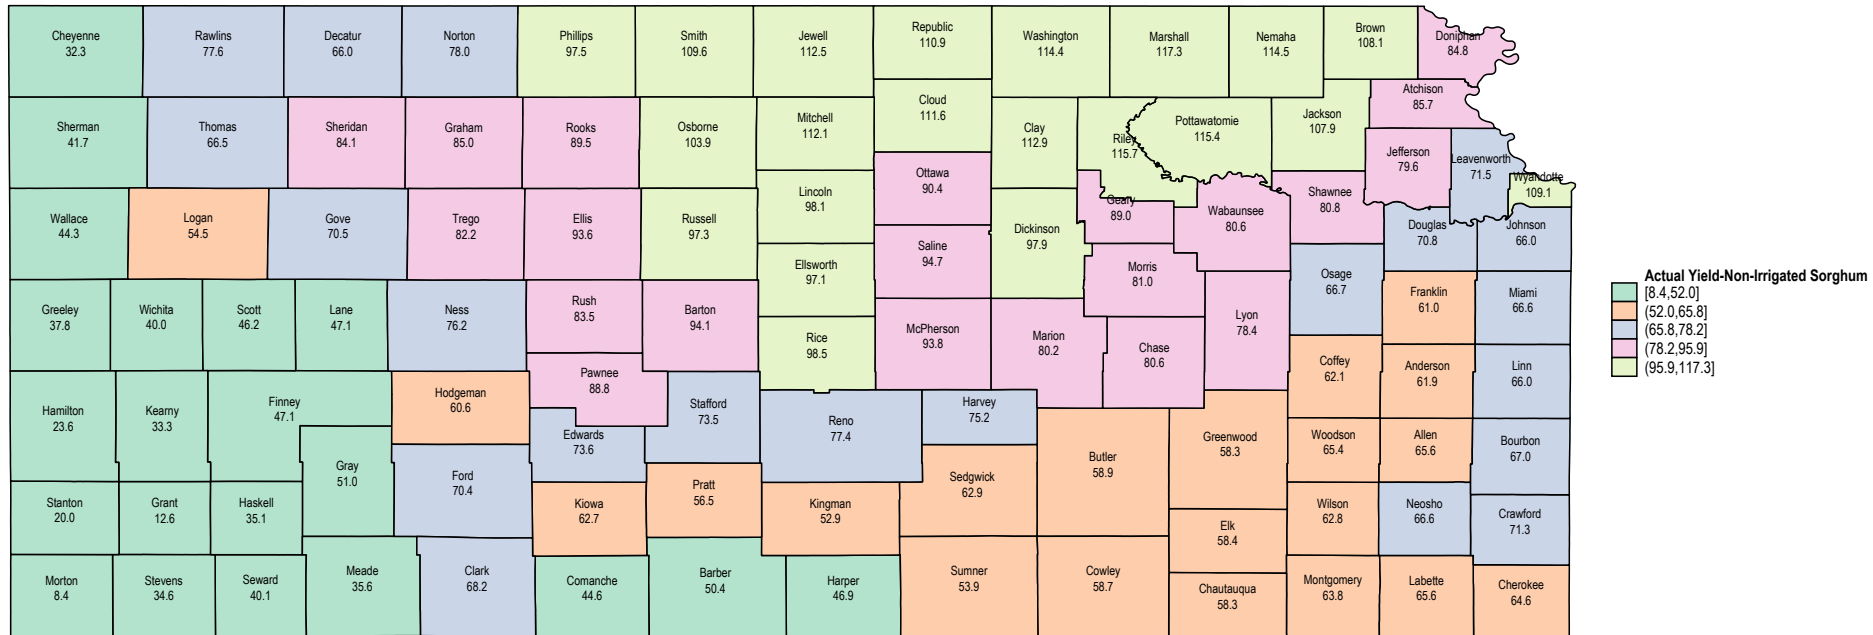

Kansas 2011 Non-Irrigated Sorghum

Kansas 2010 Non-Irrigated Sorghum

Kansas 2009 Non-Irrigated Sorghum

Kansas 2008 Non-Irrigated Sorghum

Kansas 2007 Non-Irrigated Sorghum

Source: USDA RMA data

Kansas 2006 Non-Irrigated Sorghum

Kansas 2005 Non-Irrigated Sorghum

Kansas 2004 Non-Irrigated Sorghum

Kansas 2003 Non-Irrigated Sorghum

Kansas 2002 Non-Irrigated Sorghum

Kansas 2001 Non-Irrigated Sorghum

Source: USDA RMA data

Kansas 2000 Non-Irrigated Sorghum

Kansas 1993 Non-Irrigated Sorghum

Kansas 1992 Non-Irrigated Sorghum

Kansas 1991 Non-Irrigated Sorghum

Kansas 1990 Non-Irrigated Sorghum