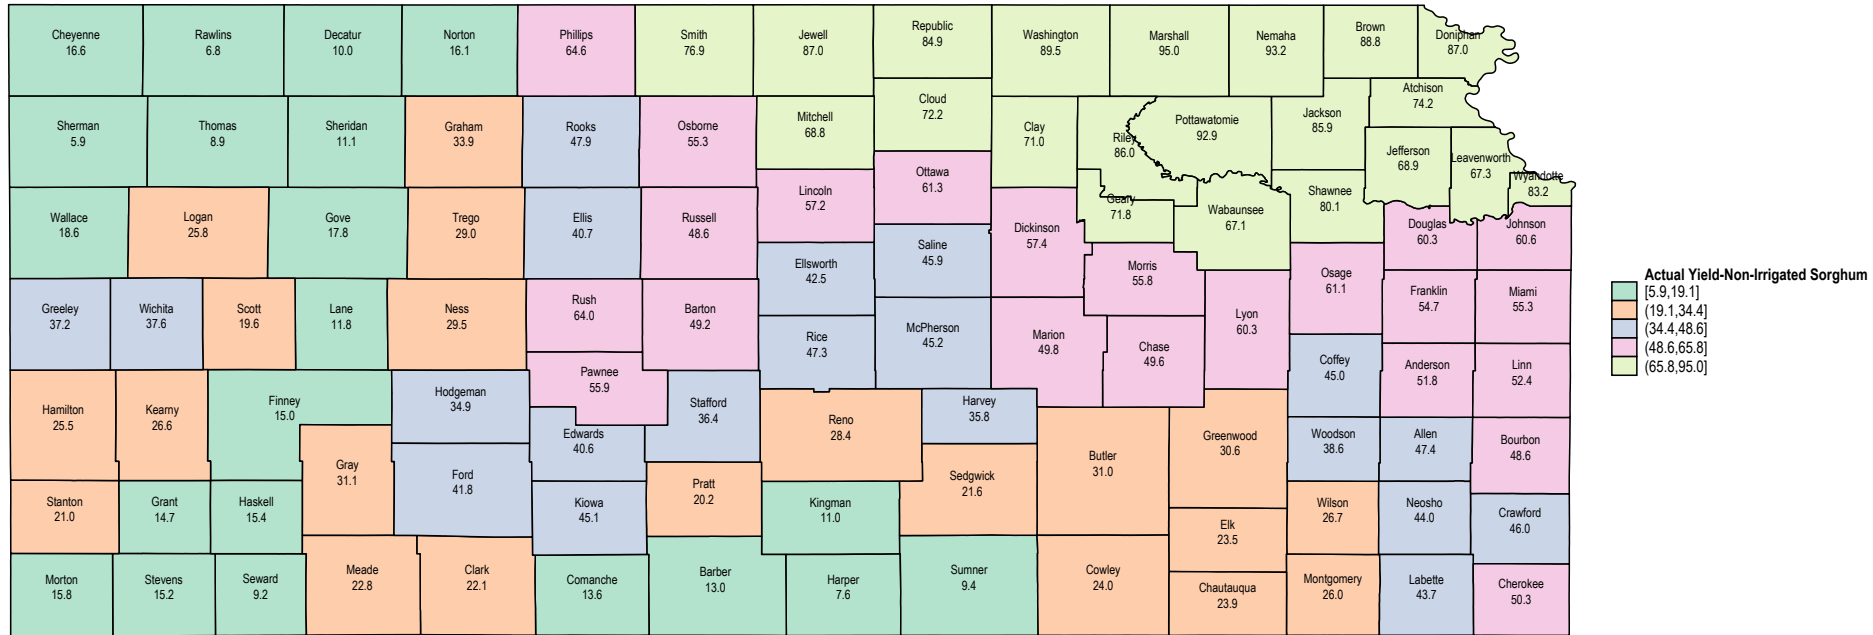

Kansas 2024 Expected Yields for Non-Irrigated Sorghum

Source: USDA RMA data. Expected yields for ECO, SCO and other area plans.

Kansas 2023 Expected Yields for Non-Irrigated Sorghum

Source: USDA RMA data. Expected yields for ECO, SCO and other area plans.

Kansas 2022 Non-Irrigated Sorghum

Kansas 2021 Non-Irrigated Sorghum

Kansas 2020 Non-Irrigated Sorghum

Kansas 2019 Non-Irrigated Sorghum

Kansas 2018 Non-Irrigated Sorghum

Source: USDA RMA data

Kansas 2017 Non-Irrigated Sorghum

Kansas 1993 Non-Irrigated Sorghum

Kansas 1992 Non-Irrigated Sorghum

Kansas 1991 Non-Irrigated Sorghum

Kansas 1990 Non-Irrigated Sorghum