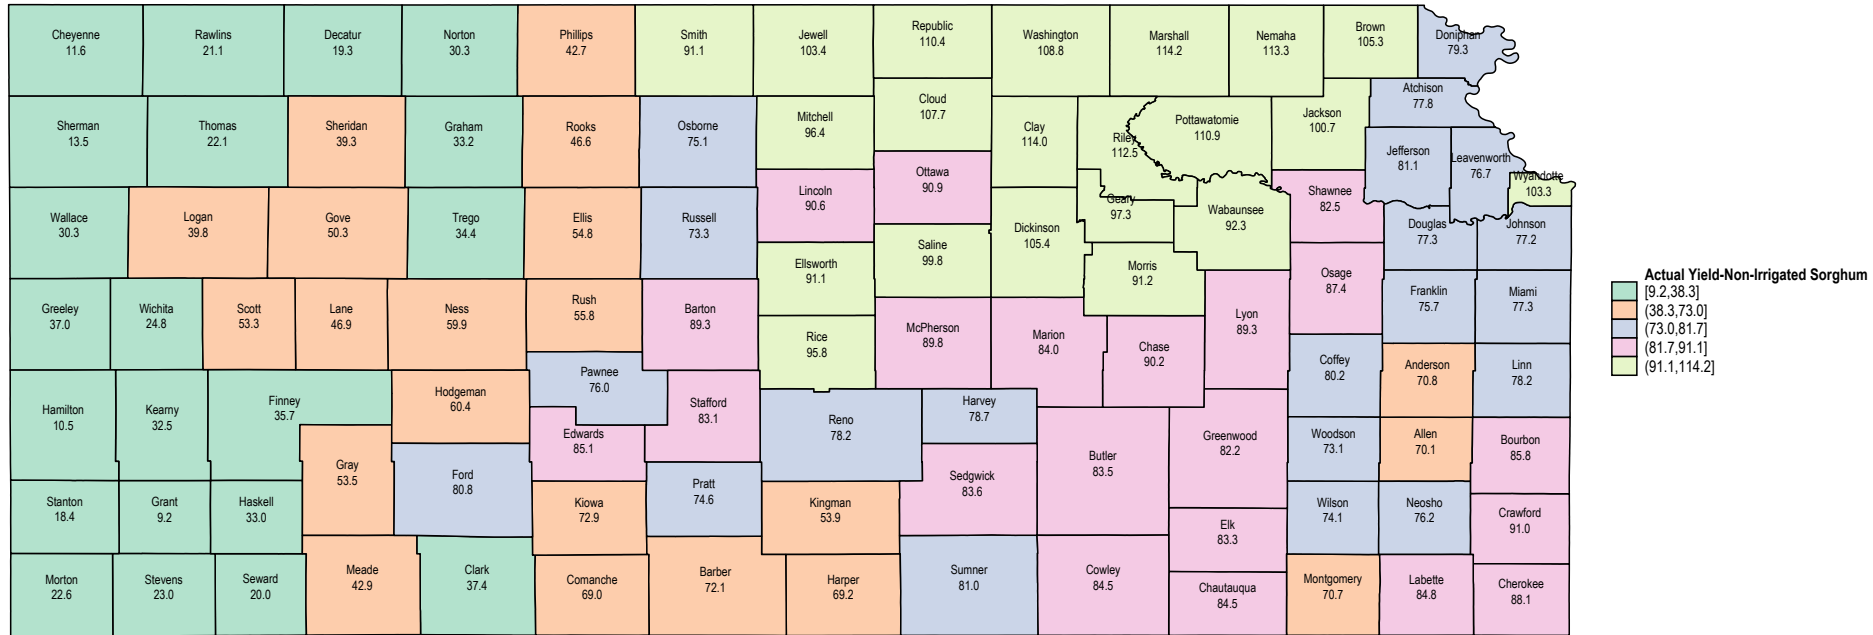

Kansas 2022 Non-Irrigated Sorghum

Kansas 2021 Non-Irrigated Sorghum

Kansas 2020 Non-Irrigated Sorghum

Kansas 2019 Non-Irrigated Sorghum

Kansas 2018 Non-Irrigated Sorghum

Source: USDA RMA data

Kansas 2017 Non-Irrigated Sorghum

Kansas 2016 Non-Irrigated Sorghum

Kansas 2015 Non-Irrigated Sorghum

Kansas 2014 Non-Irrigated Sorghum

Kansas 2013 Non-Irrigated Sorghum

Source: USDA RMA data

Kansas 2012 Non-Irrigated Sorghum

Source: USDA RMA data

Kansas 2011 Non-Irrigated Sorghum

Kansas 2010 Non-Irrigated Sorghum

Kansas 2009 Non-Irrigated Sorghum

Kansas 2008 Non-Irrigated Sorghum

Kansas 2007 Non-Irrigated Sorghum

Source: USDA RMA data

Kansas 2006 Non-Irrigated Sorghum

Kansas 1993 Non-Irrigated Sorghum

Kansas 1992 Non-Irrigated Sorghum

Kansas 1991 Non-Irrigated Sorghum

Kansas 1990 Non-Irrigated Sorghum