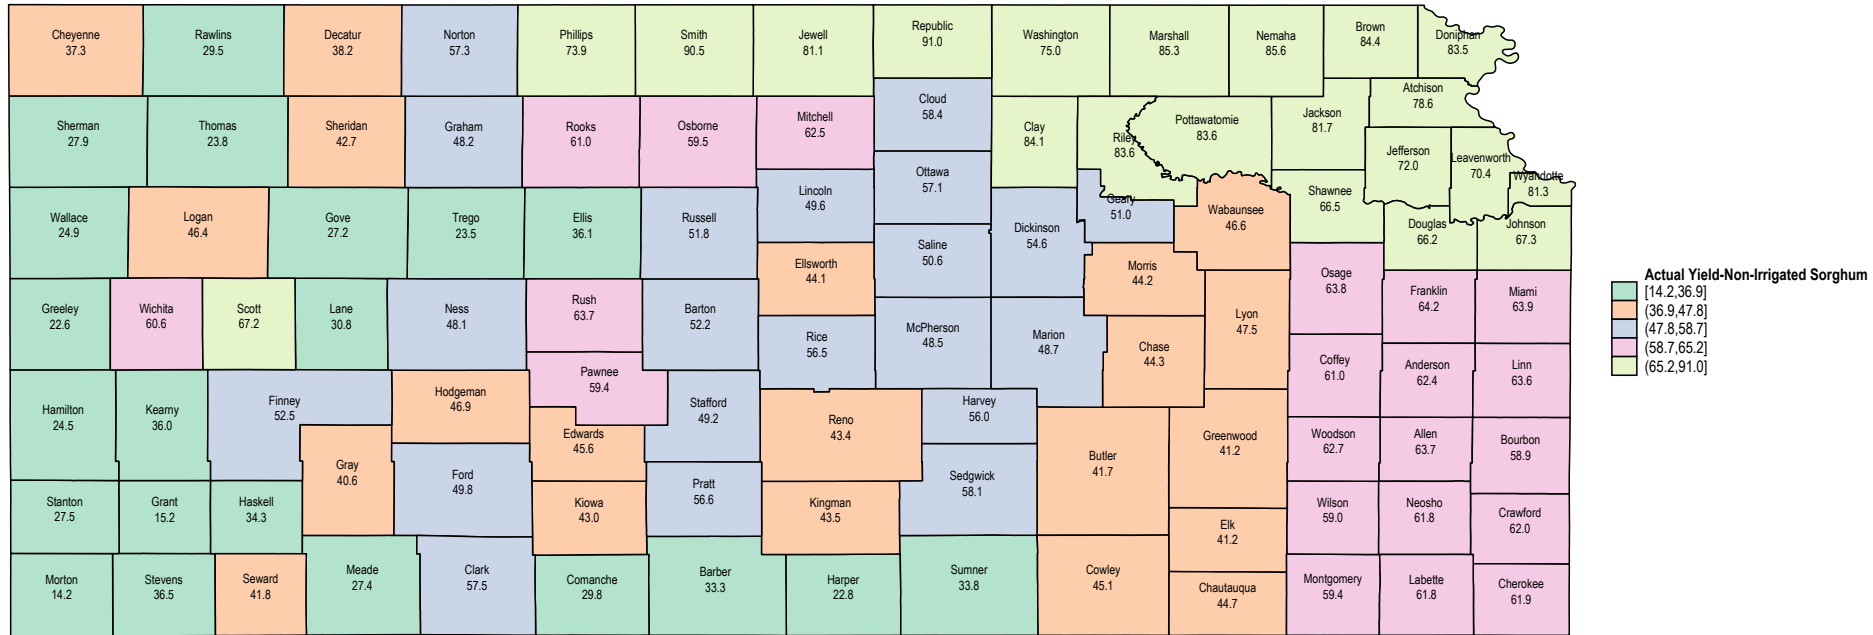

Kansas 2011 Non-Irrigated Sorghum

Kansas 2010 Non-Irrigated Sorghum

Kansas 2009 Non-Irrigated Sorghum

Kansas 2008 Non-Irrigated Sorghum

Kansas 2007 Non-Irrigated Sorghum

Source: USDA RMA data

Kansas 2006 Non-Irrigated Sorghum

Kansas 2005 Non-Irrigated Sorghum

Kansas 2004 Non-Irrigated Sorghum

Kansas 2003 Non-Irrigated Sorghum

Kansas 2002 Non-Irrigated Sorghum

Kansas 2001 Non-Irrigated Sorghum

Source: USDA RMA data

Kansas 2000 Non-Irrigated Sorghum

Kansas 1993 Non-Irrigated Sorghum

Kansas 1992 Non-Irrigated Sorghum

Kansas 1991 Non-Irrigated Sorghum

Kansas 1990 Non-Irrigated Sorghum