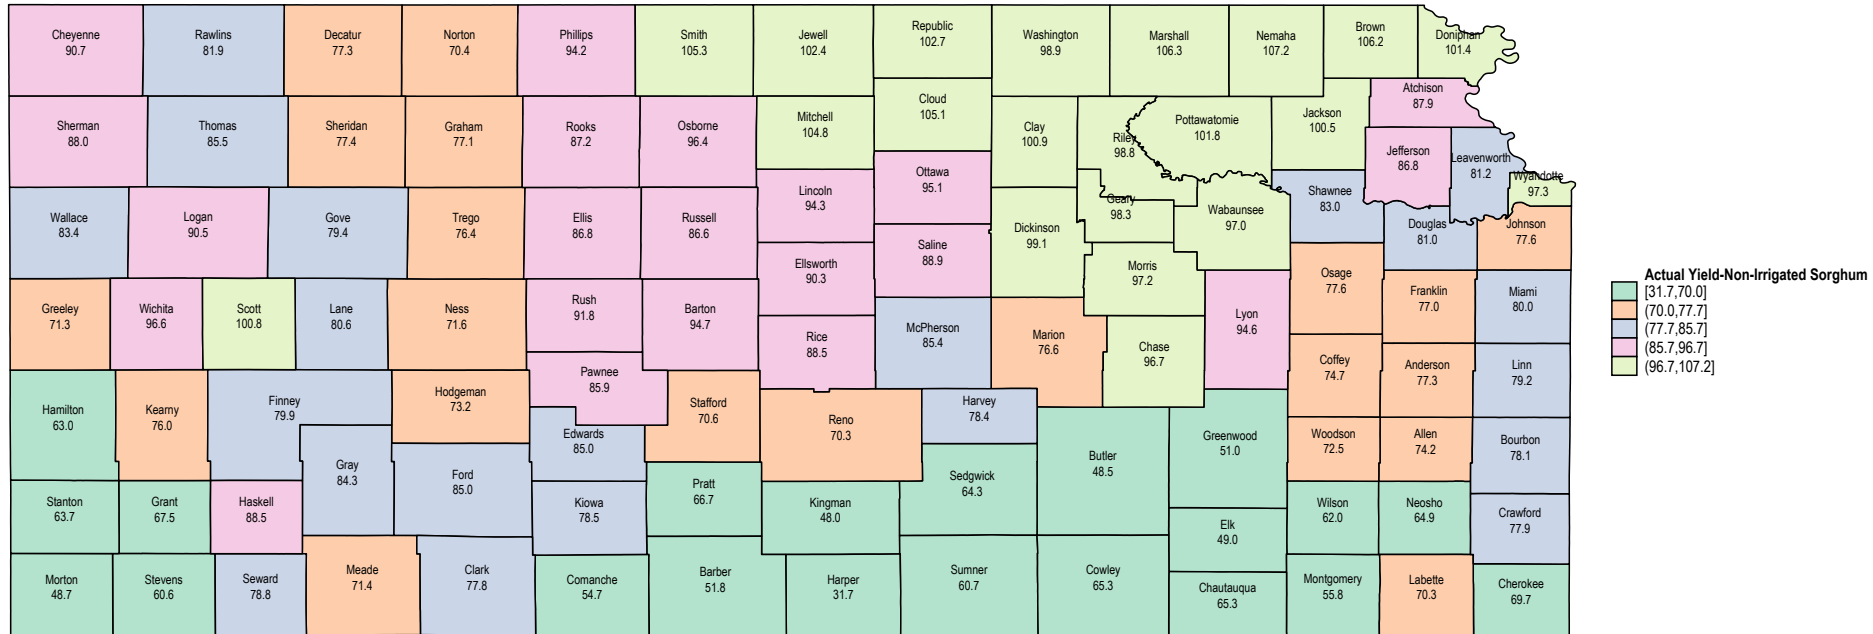

Kansas 2022 Non-Irrigated Sorghum

Kansas 2021 Non-Irrigated Sorghum

Kansas 2020 Non-Irrigated Sorghum

Kansas 2019 Non-Irrigated Sorghum

Kansas 2018 Non-Irrigated Sorghum

Source: USDA RMA data

Kansas 2017 Non-Irrigated Sorghum

Kansas 2016 Non-Irrigated Sorghum

Kansas 2015 Non-Irrigated Sorghum

Kansas 2014 Non-Irrigated Sorghum

Kansas 2013 Non-Irrigated Sorghum

Source: USDA RMA data

Kansas 2012 Non-Irrigated Sorghum

Source: USDA RMA data

Kansas 1993 Non-Irrigated Sorghum

Kansas 1992 Non-Irrigated Sorghum

Kansas 1991 Non-Irrigated Sorghum

Kansas 1990 Non-Irrigated Sorghum