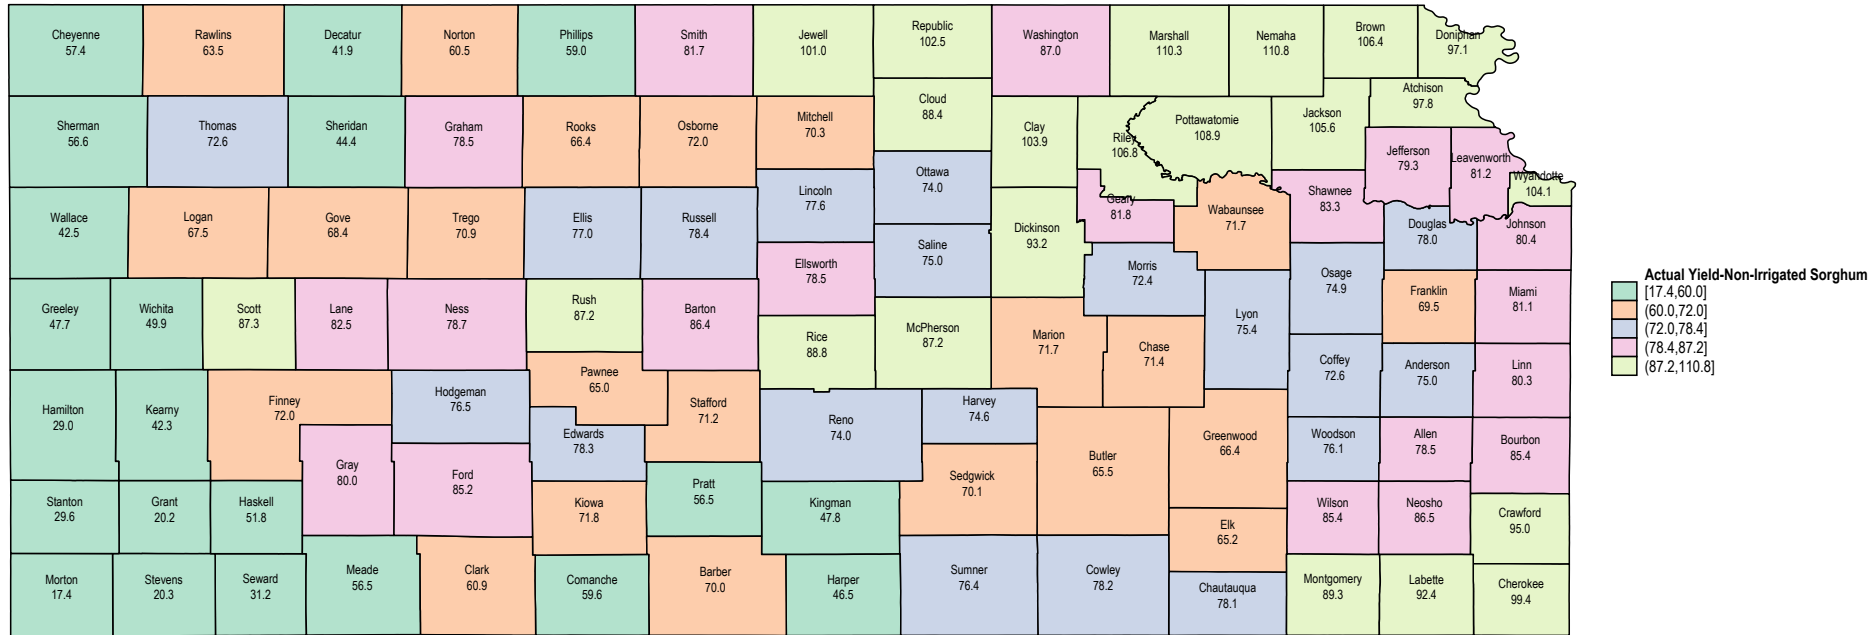

Kansas 2022 Non-Irrigated Sorghum

Kansas 2021 Non-Irrigated Sorghum

Kansas 2020 Non-Irrigated Sorghum

Kansas 2019 Non-Irrigated Sorghum

Kansas 2018 Non-Irrigated Sorghum

Source: USDA RMA data

Kansas 2017 Non-Irrigated Sorghum

Kansas 2016 Non-Irrigated Sorghum

Kansas 2015 Non-Irrigated Sorghum

Kansas 2014 Non-Irrigated Sorghum

Kansas 2013 Non-Irrigated Sorghum

Source: USDA RMA data

Kansas 2012 Non-Irrigated Sorghum

Source: USDA RMA data

Kansas 1993 Non-Irrigated Sorghum

Kansas 1992 Non-Irrigated Sorghum

Kansas 1991 Non-Irrigated Sorghum

Kansas 1990 Non-Irrigated Sorghum