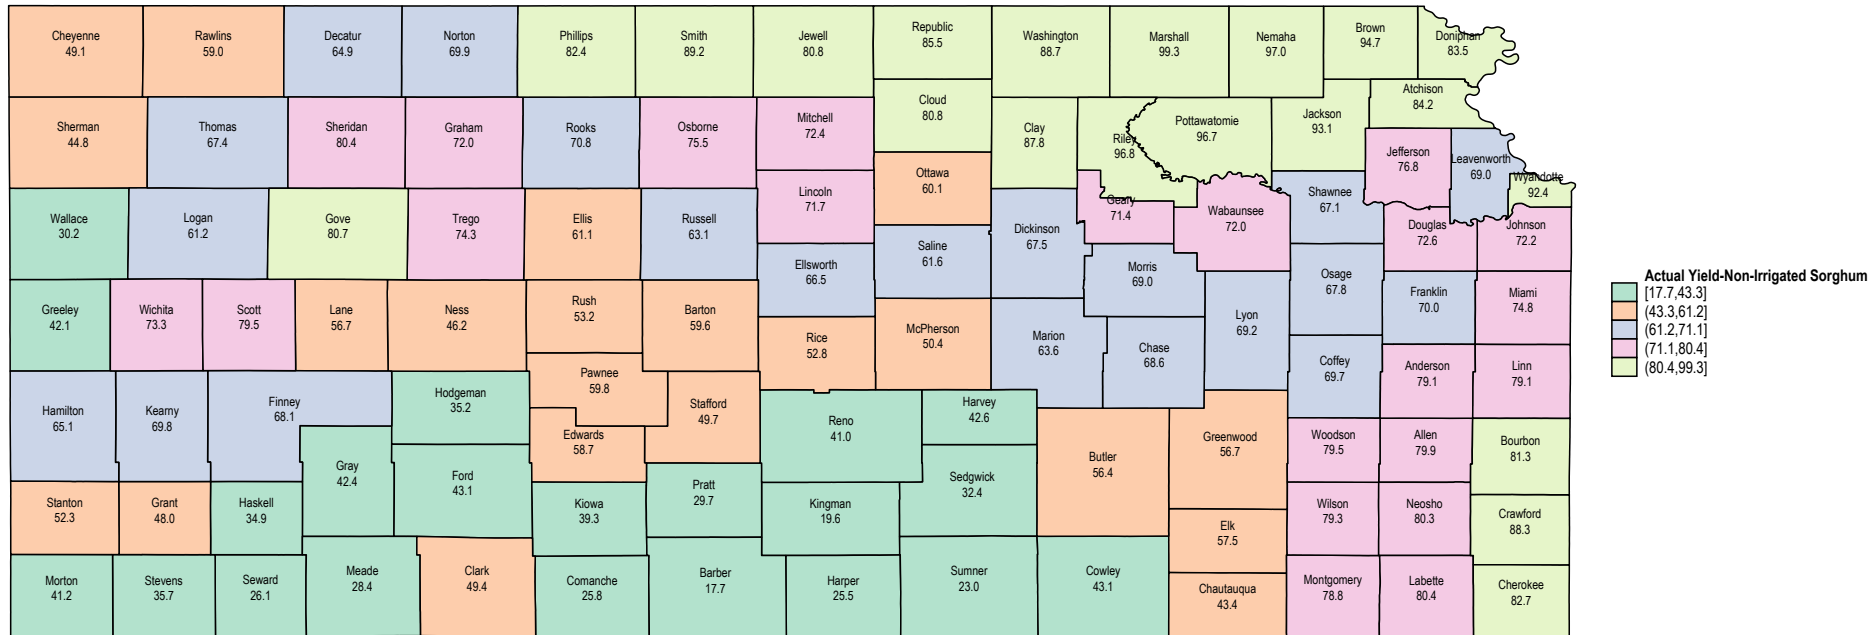

Kansas 2011 Non-Irrigated Sorghum

Kansas 2010 Non-Irrigated Sorghum

Kansas 2009 Non-Irrigated Sorghum

Kansas 2008 Non-Irrigated Sorghum

Kansas 2007 Non-Irrigated Sorghum

Source: USDA RMA data

Kansas 2006 Non-Irrigated Sorghum

Kansas 2005 Non-Irrigated Sorghum

Kansas 2004 Non-Irrigated Sorghum

Kansas 2003 Non-Irrigated Sorghum

Kansas 2002 Non-Irrigated Sorghum

Kansas 2001 Non-Irrigated Sorghum

Source: USDA RMA data

Kansas 2000 Non-Irrigated Sorghum

Kansas 1999 Non-Irrigated Sorghum

Kansas 1998 Non-Irrigated Sorghum

Kansas 1997 Non-Irrigated Sorghum

Source: USDA RMA data

Kansas 1996 Non-Irrigated Sorghum

Kansas 1995 Non-Irrigated Sorghum

Kansas 1994 Non-Irrigated Sorghum

Kansas 1993 Non-Irrigated Sorghum

Kansas 1992 Non-Irrigated Sorghum

Kansas 1991 Non-Irrigated Sorghum

Kansas 1990 Non-Irrigated Sorghum