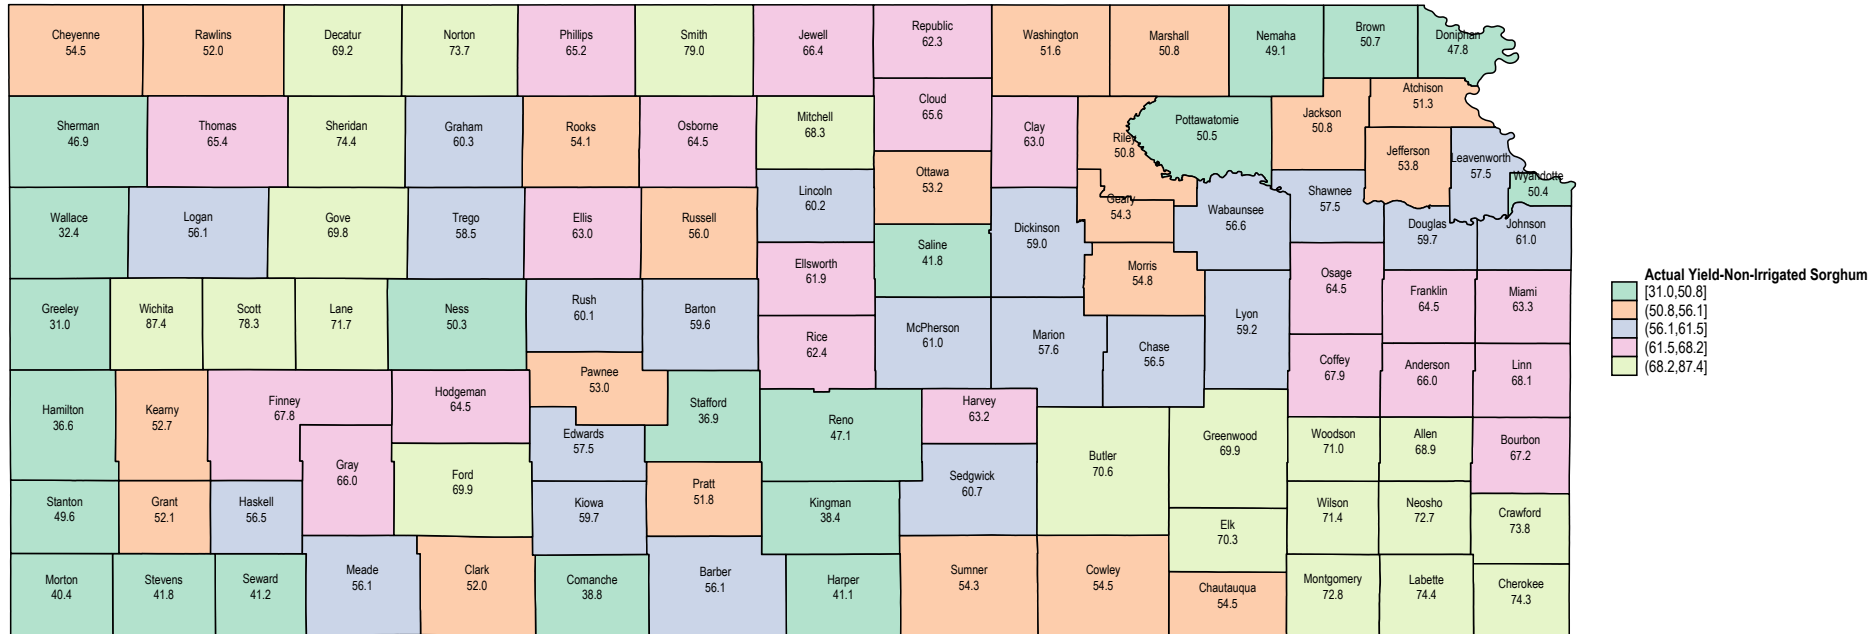

Kansas 2005 Non-Irrigated Sorghum

Kansas 2004 Non-Irrigated Sorghum

Kansas 2003 Non-Irrigated Sorghum

Kansas 2002 Non-Irrigated Sorghum

Kansas 2001 Non-Irrigated Sorghum

Source: USDA RMA data

Kansas 2000 Non-Irrigated Sorghum

Kansas 1999 Non-Irrigated Sorghum

Kansas 1998 Non-Irrigated Sorghum

Kansas 1997 Non-Irrigated Sorghum

Source: USDA RMA data

Kansas 1996 Non-Irrigated Sorghum

Kansas 1995 Non-Irrigated Sorghum

Kansas 1994 Non-Irrigated Sorghum

Kansas 1993 Non-Irrigated Sorghum

Kansas 1992 Non-Irrigated Sorghum

Kansas 1991 Non-Irrigated Sorghum

Kansas 1990 Non-Irrigated Sorghum