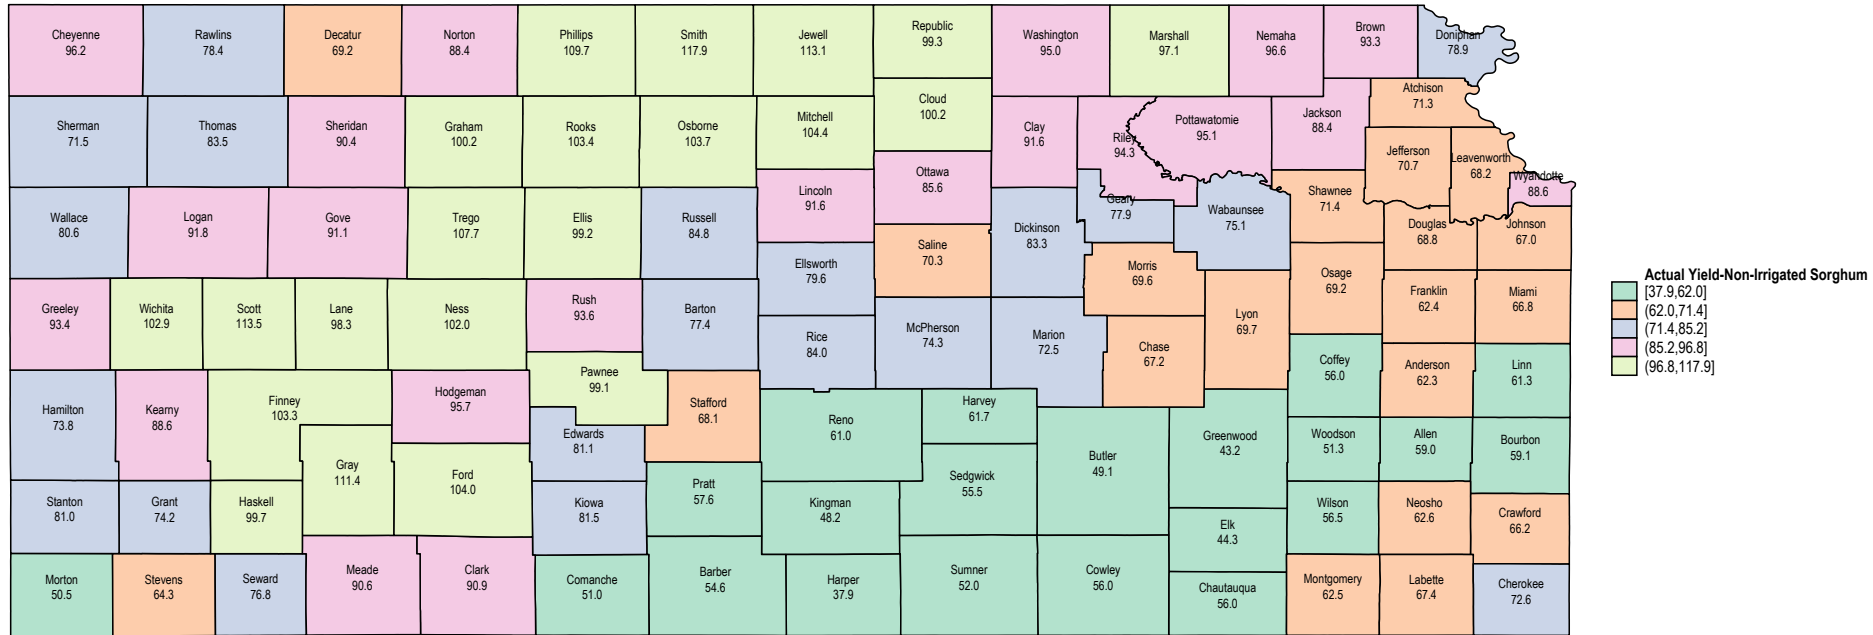

Kansas 2022 Non-Irrigated Sorghum

Kansas 2021 Non-Irrigated Sorghum

Kansas 2020 Non-Irrigated Sorghum

Kansas 2019 Non-Irrigated Sorghum

Kansas 2018 Non-Irrigated Sorghum

Source: USDA RMA data

Kansas 2017 Non-Irrigated Sorghum

Kansas 2016 Non-Irrigated Sorghum

Kansas 2015 Non-Irrigated Sorghum

Kansas 2014 Non-Irrigated Sorghum

Kansas 2013 Non-Irrigated Sorghum

Source: USDA RMA data

Kansas 2012 Non-Irrigated Sorghum

Source: USDA RMA data

Kansas 1993 Non-Irrigated Sorghum

Kansas 1992 Non-Irrigated Sorghum

Kansas 1991 Non-Irrigated Sorghum

Kansas 1990 Non-Irrigated Sorghum