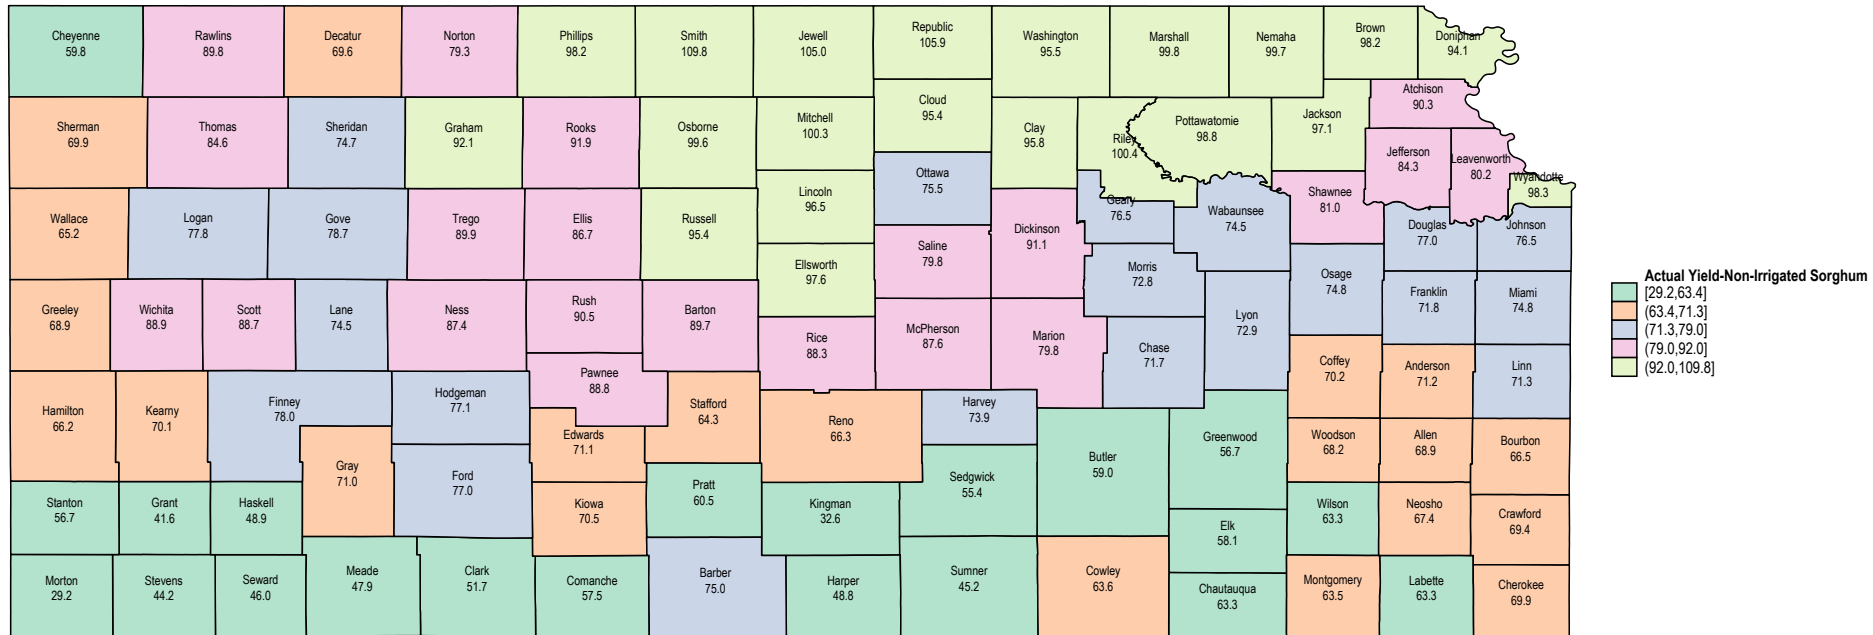

Kansas 2011 Non-Irrigated Sorghum

Kansas 2010 Non-Irrigated Sorghum

Kansas 2009 Non-Irrigated Sorghum

Kansas 2008 Non-Irrigated Sorghum

Kansas 2007 Non-Irrigated Sorghum

Source: USDA RMA data

Kansas 2006 Non-Irrigated Sorghum

Kansas 2005 Non-Irrigated Sorghum

Kansas 2004 Non-Irrigated Sorghum

Kansas 2003 Non-Irrigated Sorghum

Kansas 2002 Non-Irrigated Sorghum

Kansas 2001 Non-Irrigated Sorghum

Source: USDA RMA data

Kansas 2000 Non-Irrigated Sorghum

Kansas 1993 Non-Irrigated Sorghum

Kansas 1992 Non-Irrigated Sorghum

Kansas 1991 Non-Irrigated Sorghum

Kansas 1990 Non-Irrigated Sorghum