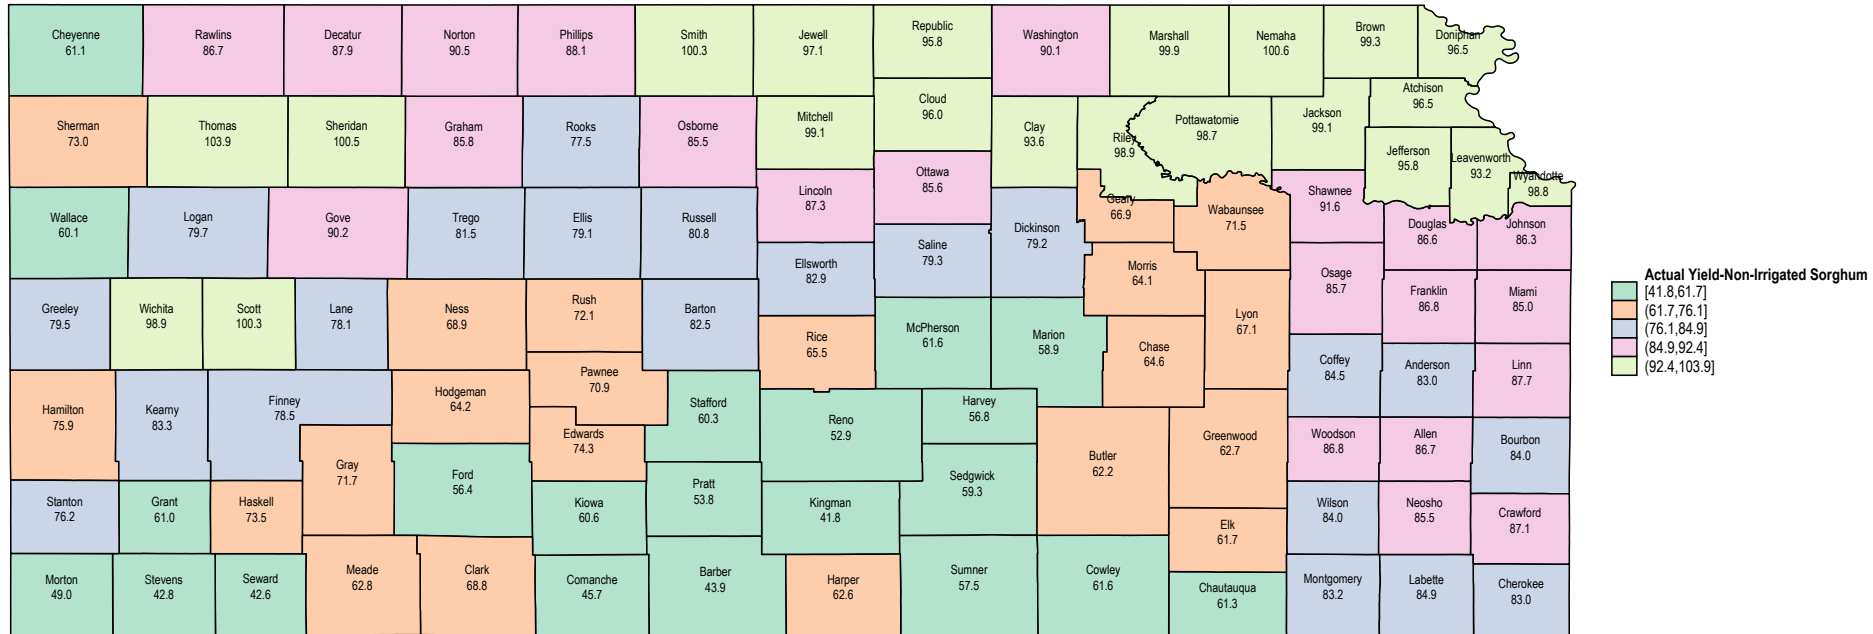

Kansas 2011 Non-Irrigated Sorghum

Kansas 2010 Non-Irrigated Sorghum

Kansas 2009 Non-Irrigated Sorghum

Kansas 2008 Non-Irrigated Sorghum

Kansas 2007 Non-Irrigated Sorghum

Source: USDA RMA data

Kansas 2006 Non-Irrigated Sorghum

Kansas 2005 Non-Irrigated Sorghum

Kansas 2004 Non-Irrigated Sorghum

Kansas 2003 Non-Irrigated Sorghum

Kansas 2002 Non-Irrigated Sorghum

Kansas 2001 Non-Irrigated Sorghum

Source: USDA RMA data

Kansas 2000 Non-Irrigated Sorghum

Kansas 1999 Non-Irrigated Sorghum

Kansas 1998 Non-Irrigated Sorghum

Kansas 1997 Non-Irrigated Sorghum

Source: USDA RMA data

Kansas 1996 Non-Irrigated Sorghum

Kansas 1995 Non-Irrigated Sorghum

Kansas 1994 Non-Irrigated Sorghum

Kansas 1993 Non-Irrigated Sorghum

Kansas 1992 Non-Irrigated Sorghum

Kansas 1991 Non-Irrigated Sorghum

Kansas 1990 Non-Irrigated Sorghum