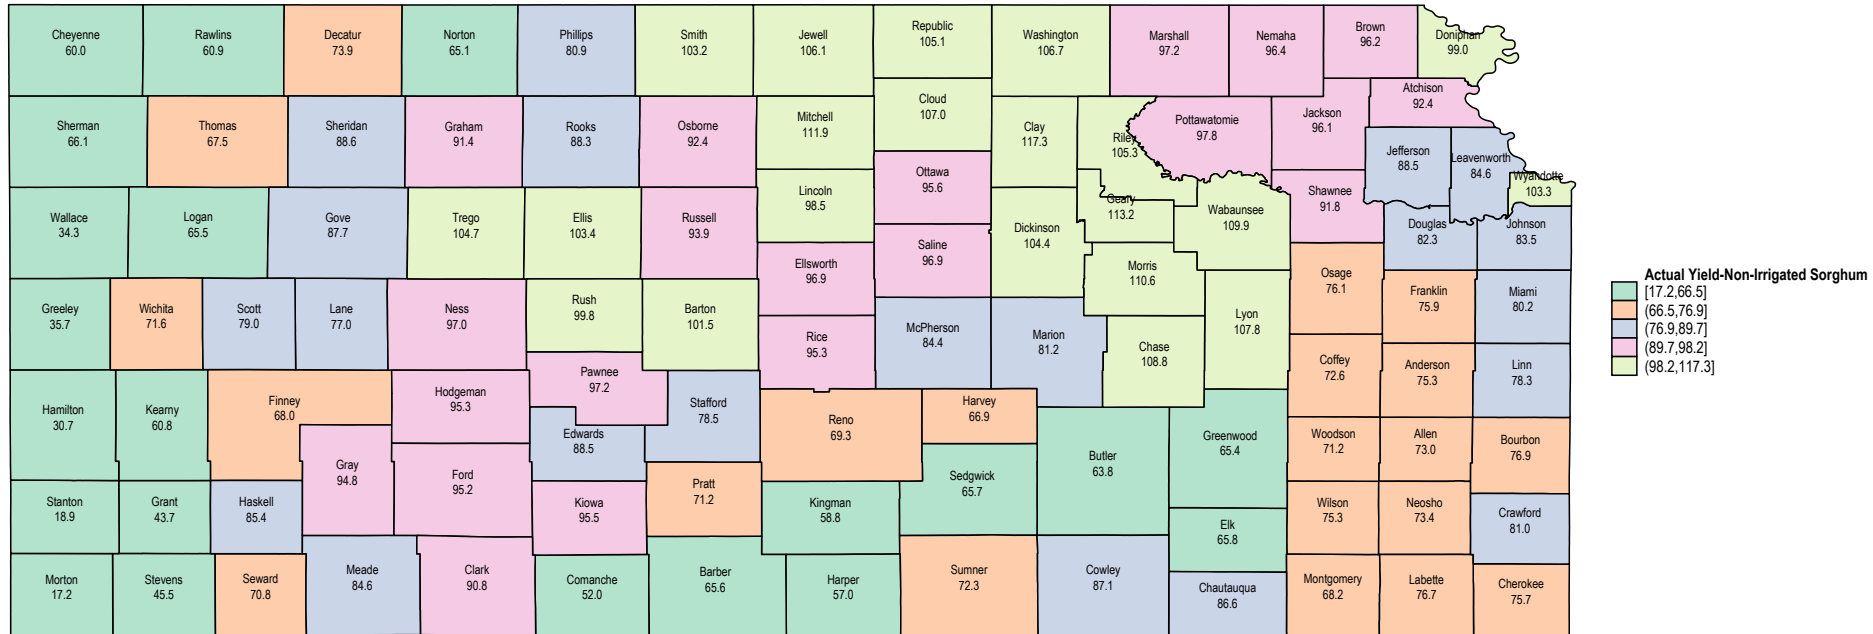

Kansas 2024 Expected Yields for Non-Irrigated Sorghum

Source: USDA RMA data. Expected yields for ECO, SCO and other area plans.

Kansas 2023 Expected Yields for Non-Irrigated Sorghum

Source: USDA RMA data. Expected yields for ECO, SCO and other area plans.

Kansas 2022 Non-Irrigated Sorghum

Kansas 2021 Non-Irrigated Sorghum

Kansas 2020 Non-Irrigated Sorghum

Kansas 2019 Non-Irrigated Sorghum

Kansas 2018 Non-Irrigated Sorghum

Source: USDA RMA data

Kansas 2017 Non-Irrigated Sorghum

Kansas 1993 Non-Irrigated Sorghum

Kansas 1992 Non-Irrigated Sorghum

Kansas 1991 Non-Irrigated Sorghum

Kansas 1990 Non-Irrigated Sorghum