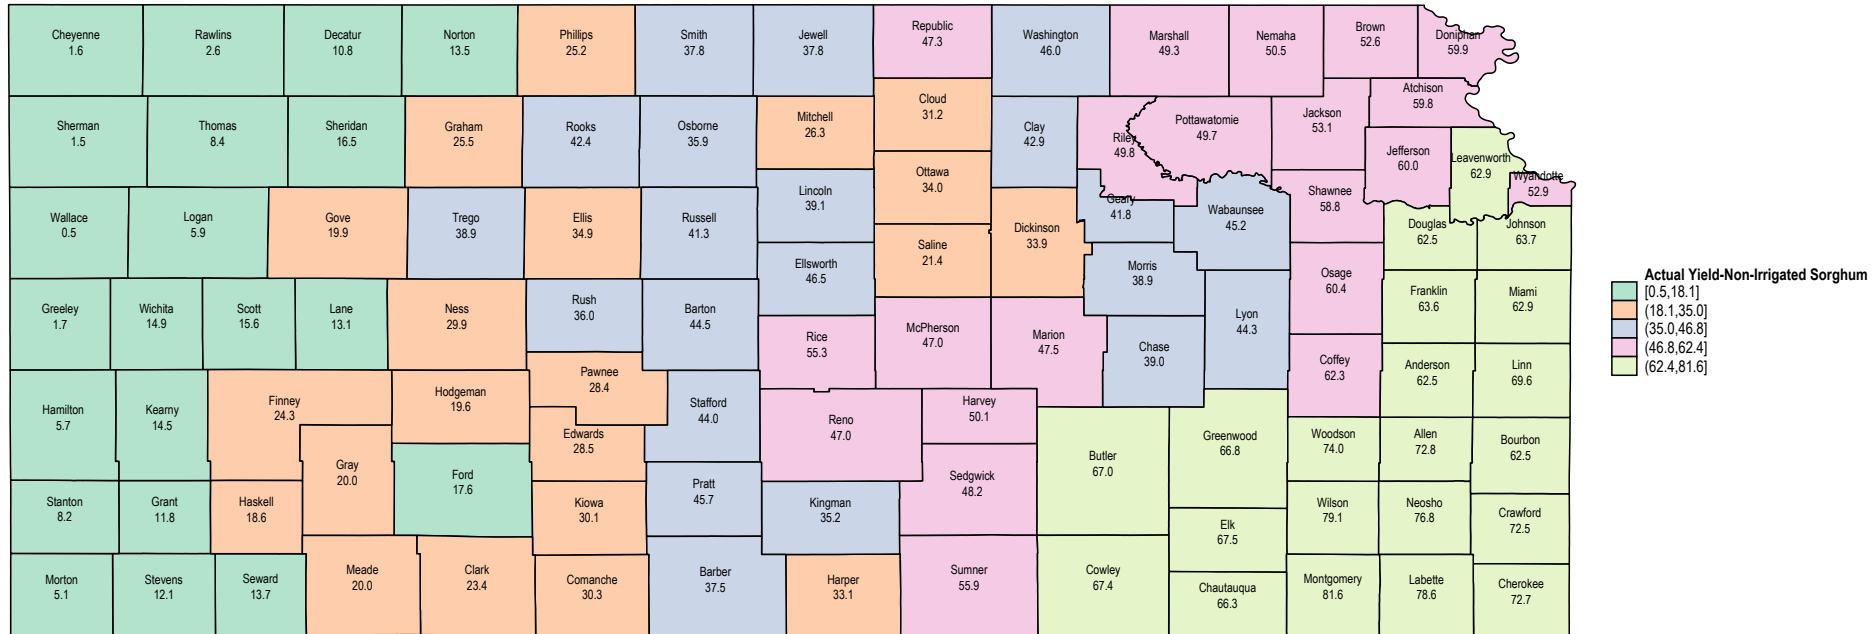

Kansas 2005 Non-Irrigated Sorghum

Kansas 2004 Non-Irrigated Sorghum

Kansas 2003 Non-Irrigated Sorghum

Kansas 2002 Non-Irrigated Sorghum

Kansas 2001 Non-Irrigated Sorghum

Source: USDA RMA data

Kansas 2000 Non-Irrigated Sorghum

Kansas 1999 Non-Irrigated Sorghum

Kansas 1998 Non-Irrigated Sorghum

Kansas 1997 Non-Irrigated Sorghum

Source: USDA RMA data

Kansas 1996 Non-Irrigated Sorghum

Kansas 1995 Non-Irrigated Sorghum

Kansas 1994 Non-Irrigated Sorghum

Kansas 1993 Non-Irrigated Sorghum

Kansas 1992 Non-Irrigated Sorghum

Kansas 1991 Non-Irrigated Sorghum

Kansas 1990 Non-Irrigated Sorghum