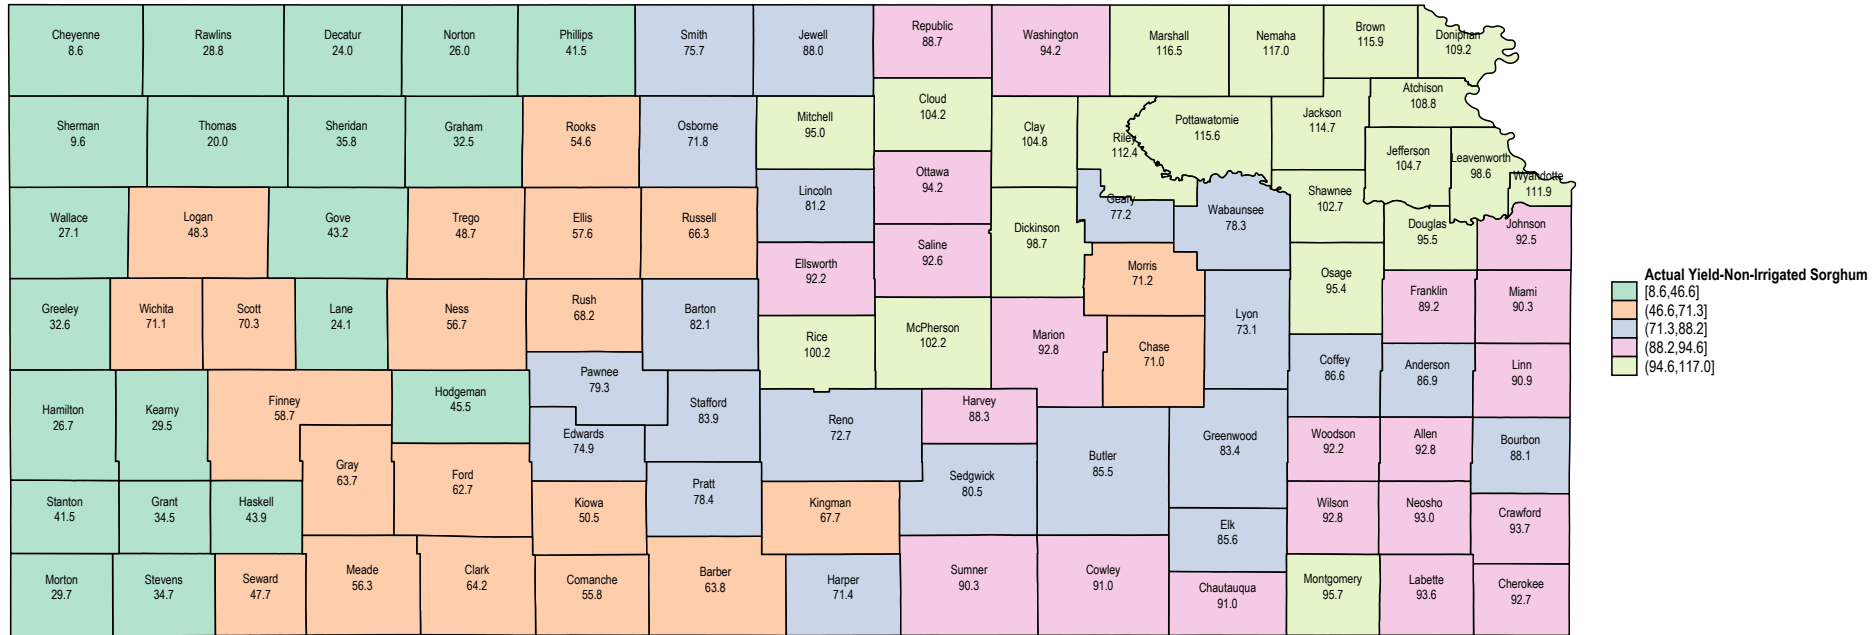

Kansas 2011 Non-Irrigated Sorghum

Kansas 2010 Non-Irrigated Sorghum

Kansas 2009 Non-Irrigated Sorghum

Kansas 2008 Non-Irrigated Sorghum

Kansas 2007 Non-Irrigated Sorghum

Source: USDA RMA data

Kansas 2006 Non-Irrigated Sorghum

Kansas 2005 Non-Irrigated Sorghum

Kansas 2004 Non-Irrigated Sorghum

Kansas 2003 Non-Irrigated Sorghum

Kansas 2002 Non-Irrigated Sorghum

Kansas 2001 Non-Irrigated Sorghum

Source: USDA RMA data

Kansas 2000 Non-Irrigated Sorghum

Kansas 1993 Non-Irrigated Sorghum

Kansas 1992 Non-Irrigated Sorghum

Kansas 1991 Non-Irrigated Sorghum

Kansas 1990 Non-Irrigated Sorghum