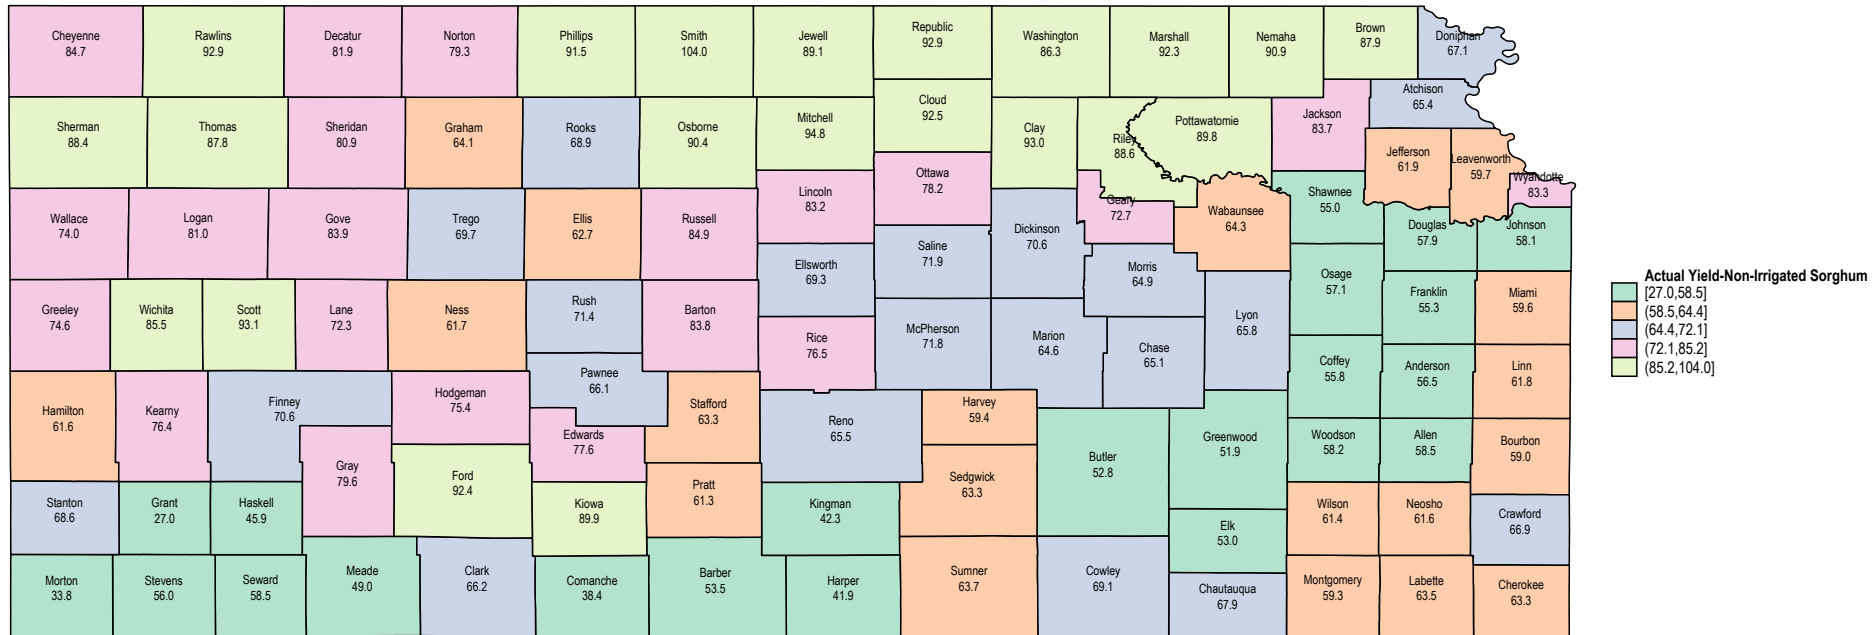

Kansas 2016 Non-Irrigated Sorghum

Kansas 2015 Non-Irrigated Sorghum

Kansas 2014 Non-Irrigated Sorghum

Kansas 2013 Non-Irrigated Sorghum

Source: USDA RMA data

Kansas 2012 Non-Irrigated Sorghum

Source: USDA RMA data

Kansas 2011 Non-Irrigated Sorghum

Kansas 2010 Non-Irrigated Sorghum

Kansas 2009 Non-Irrigated Sorghum

Kansas 2008 Non-Irrigated Sorghum

Kansas 2007 Non-Irrigated Sorghum

Source: USDA RMA data

Kansas 2006 Non-Irrigated Sorghum

Kansas 1993 Non-Irrigated Sorghum

Kansas 1992 Non-Irrigated Sorghum

Kansas 1991 Non-Irrigated Sorghum

Kansas 1990 Non-Irrigated Sorghum