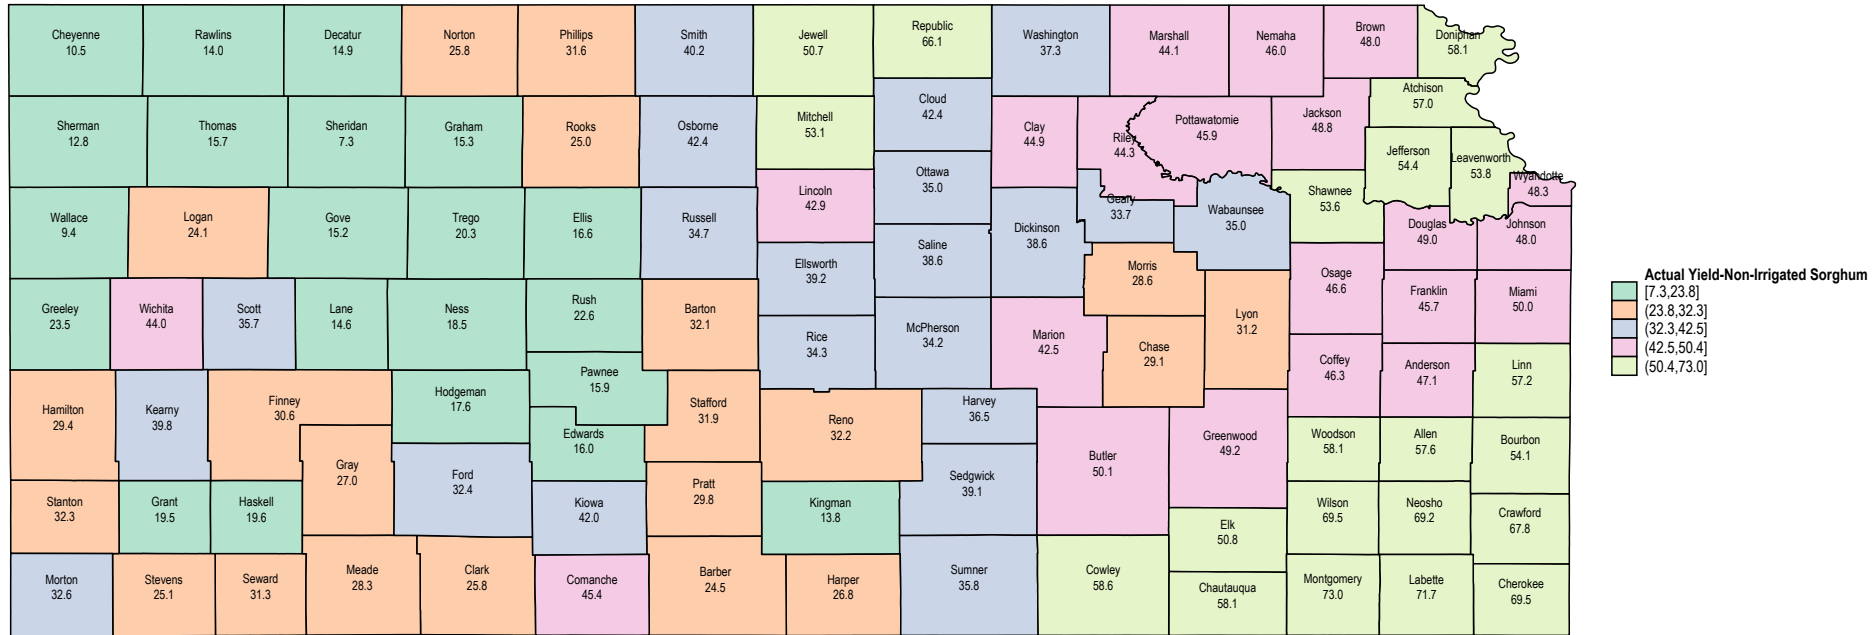

Kansas 2011 Non-Irrigated Sorghum

Kansas 2010 Non-Irrigated Sorghum

Kansas 2009 Non-Irrigated Sorghum

Kansas 2008 Non-Irrigated Sorghum

Kansas 2007 Non-Irrigated Sorghum

Source: USDA RMA data

Kansas 2006 Non-Irrigated Sorghum

Kansas 2005 Non-Irrigated Sorghum

Kansas 2004 Non-Irrigated Sorghum

Kansas 2003 Non-Irrigated Sorghum

Kansas 2002 Non-Irrigated Sorghum

Kansas 2001 Non-Irrigated Sorghum

Source: USDA RMA data

Kansas 2000 Non-Irrigated Sorghum

Kansas 1993 Non-Irrigated Sorghum

Kansas 1992 Non-Irrigated Sorghum

Kansas 1991 Non-Irrigated Sorghum

Kansas 1990 Non-Irrigated Sorghum