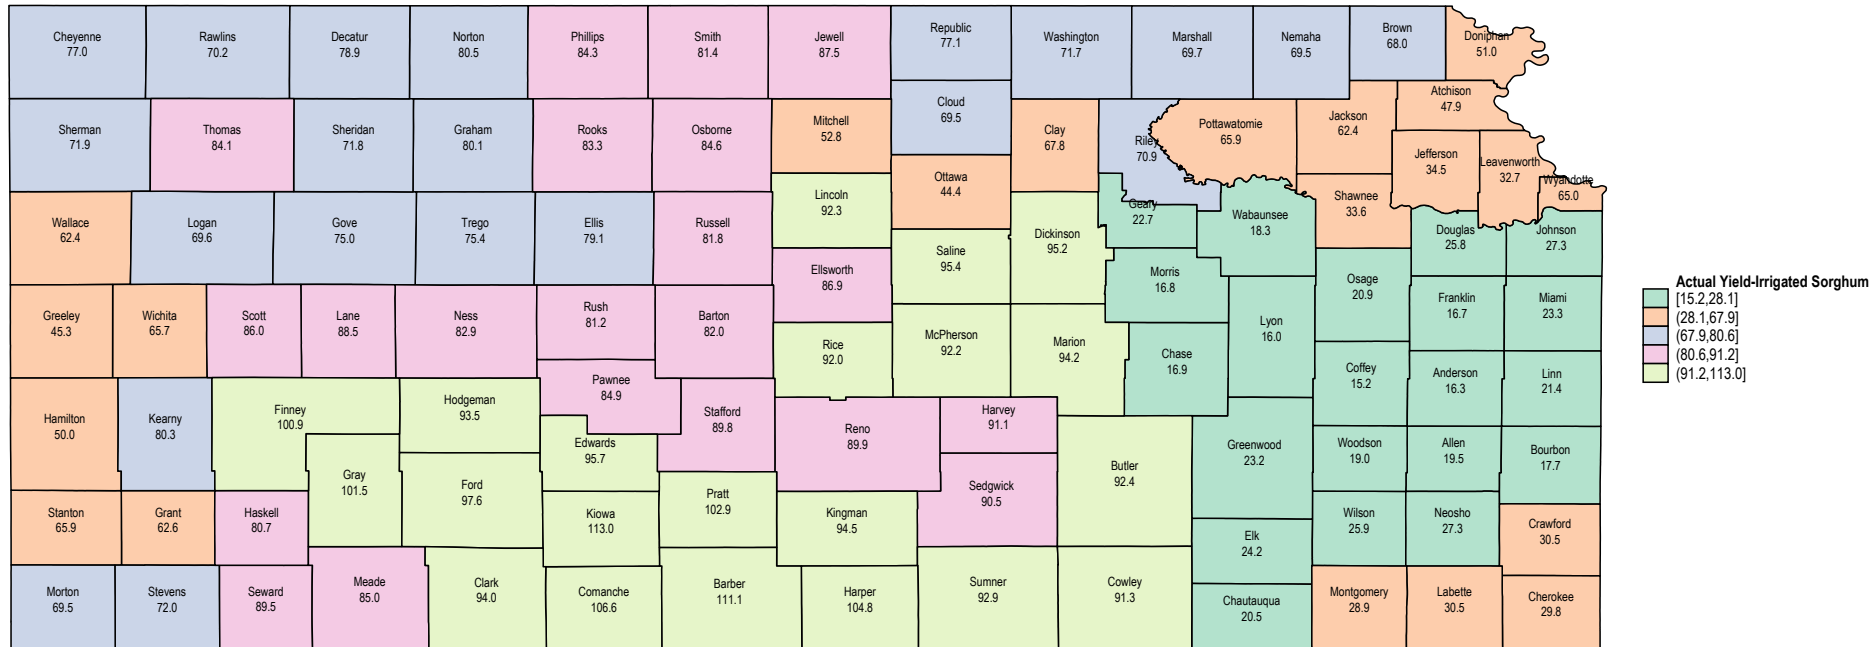

Kansas 2012 Irrigated Sorghum

Source: USDA RMA data