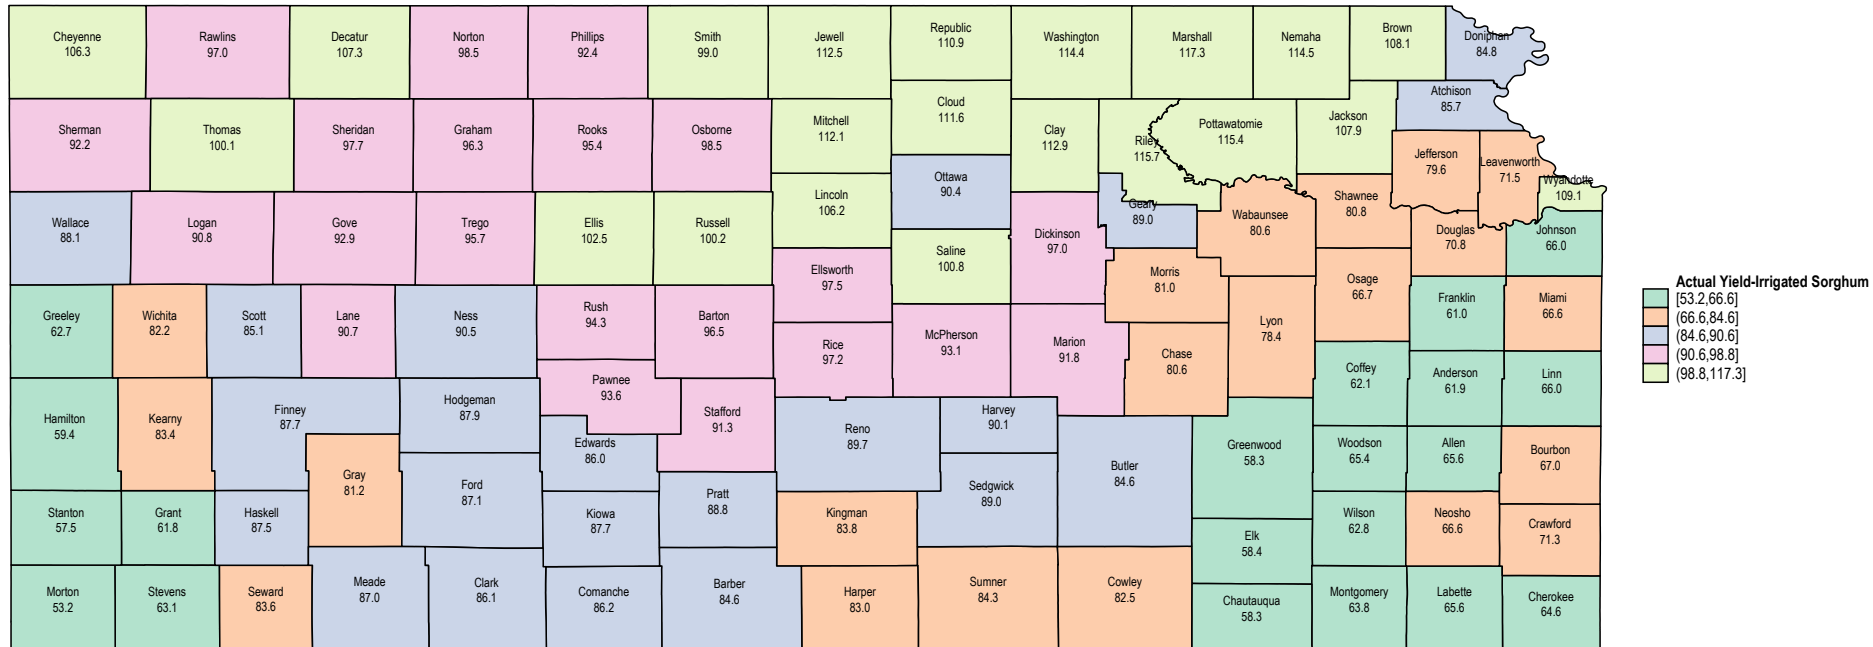

Source: USDA RMA data

Kansas 2013 Irrigated Sorghum

Kansas 2012 Irrigated Sorghum

Source: USDA RMA data

Kansas 2011 Irrigated Sorghum

Source: USDA RMA data

Kansas 2010 Irrigated Sorghum

Source: USDA RMA data

Kansas 2009 Irrigated Sorghum

Kansas 2008 Irrigated Sorghum

Source: USDA RMA data

Kansas 2007 Irrigated Sorghum

Source: USDA RMA data

Kansas 2006 Irrigated Sorghum

Kansas 2005 Irrigated Sorghum

Kansas 2004 Irrigated Sorghum