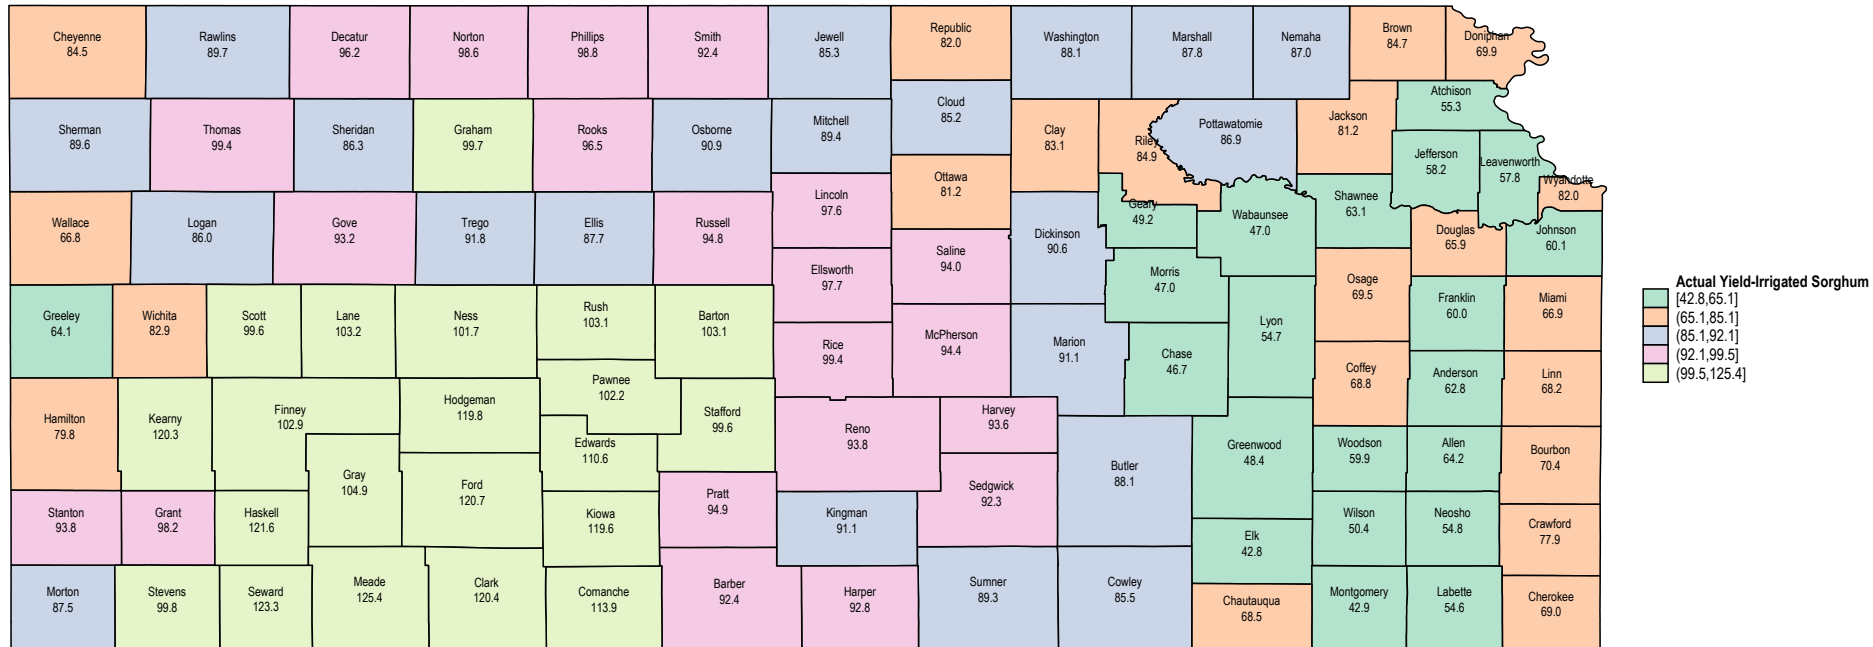

Kansas 2022 Irrigated Sorghum

Source: USDA RMA data

Kansas 2021 Irrigated Sorghum

Kansas 2020 Irrigated Sorghum

Source: USDA RMA data

Kansas 2019 Irrigated Sorghum

Source: USDA RMA data

Kansas 2018 Irrigated Sorghum

Source: USDA RMA data

Kansas 2017 Irrigated Sorghum

Source: USDA RMA data

Kansas 2016 Irrigated Sorghum

Source: USDA RMA data

Kansas 2015 Irrigated Sorghum

Source: USDA RMA data

Kansas 2014 Irrigated Sorghum