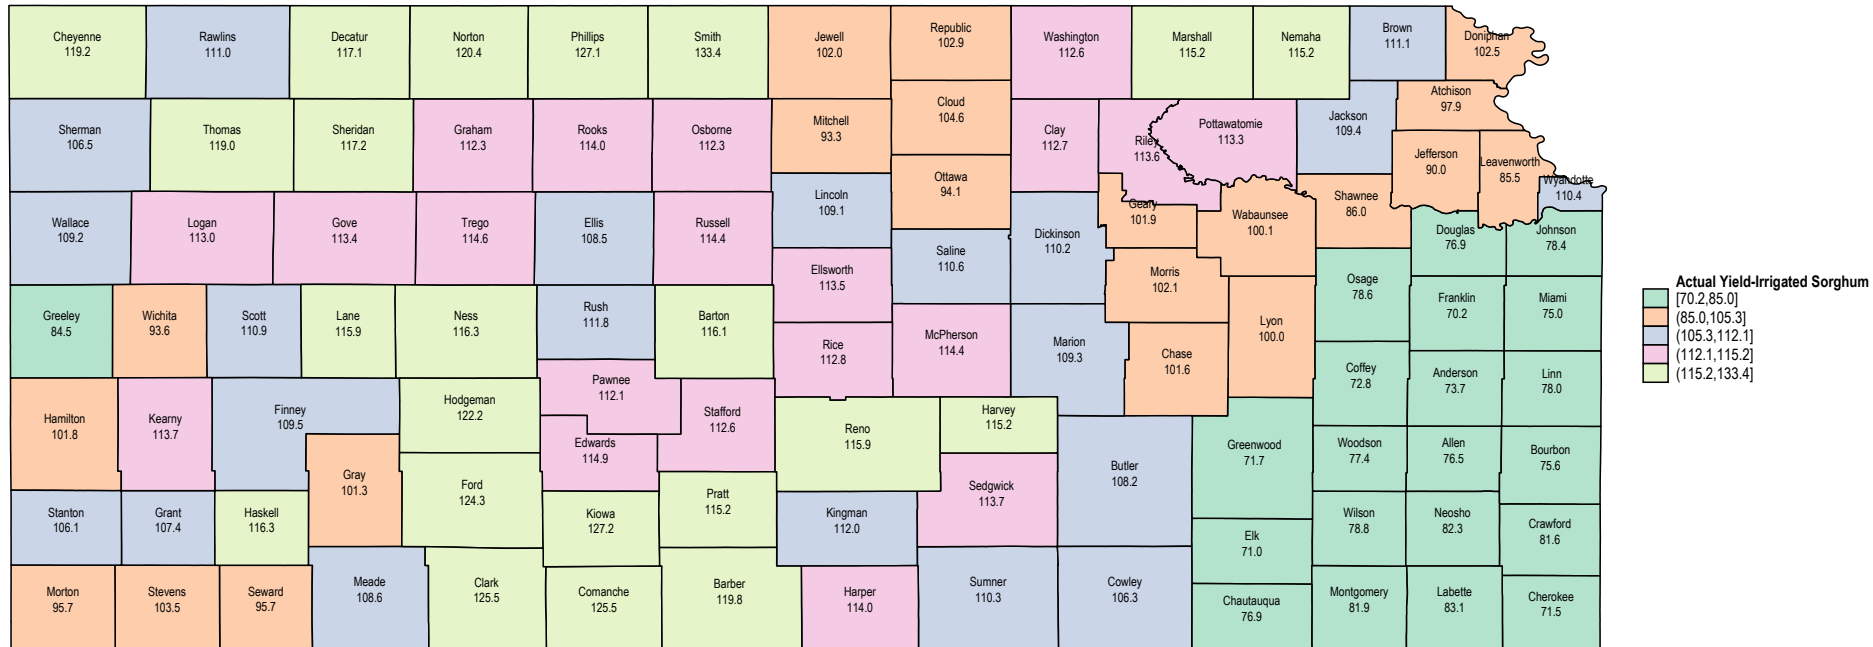

Kansas 2024 Expected Yields for Irrigated Sorghum

Source: USDA RMA data. Expected yields for ECO, SCO and other area plans.

Kansas 2023 Expected Yields for Irrigated Sorghum

Source: USDA RMA data. Expected yields for ECO, SCO and other area plans.

Kansas 2022 Irrigated Sorghum

Source: USDA RMA data

Kansas 2021 Irrigated Sorghum

Kansas 2020 Irrigated Sorghum

Source: USDA RMA data

Kansas 2019 Irrigated Sorghum

Source: USDA RMA data

Kansas 2018 Irrigated Sorghum