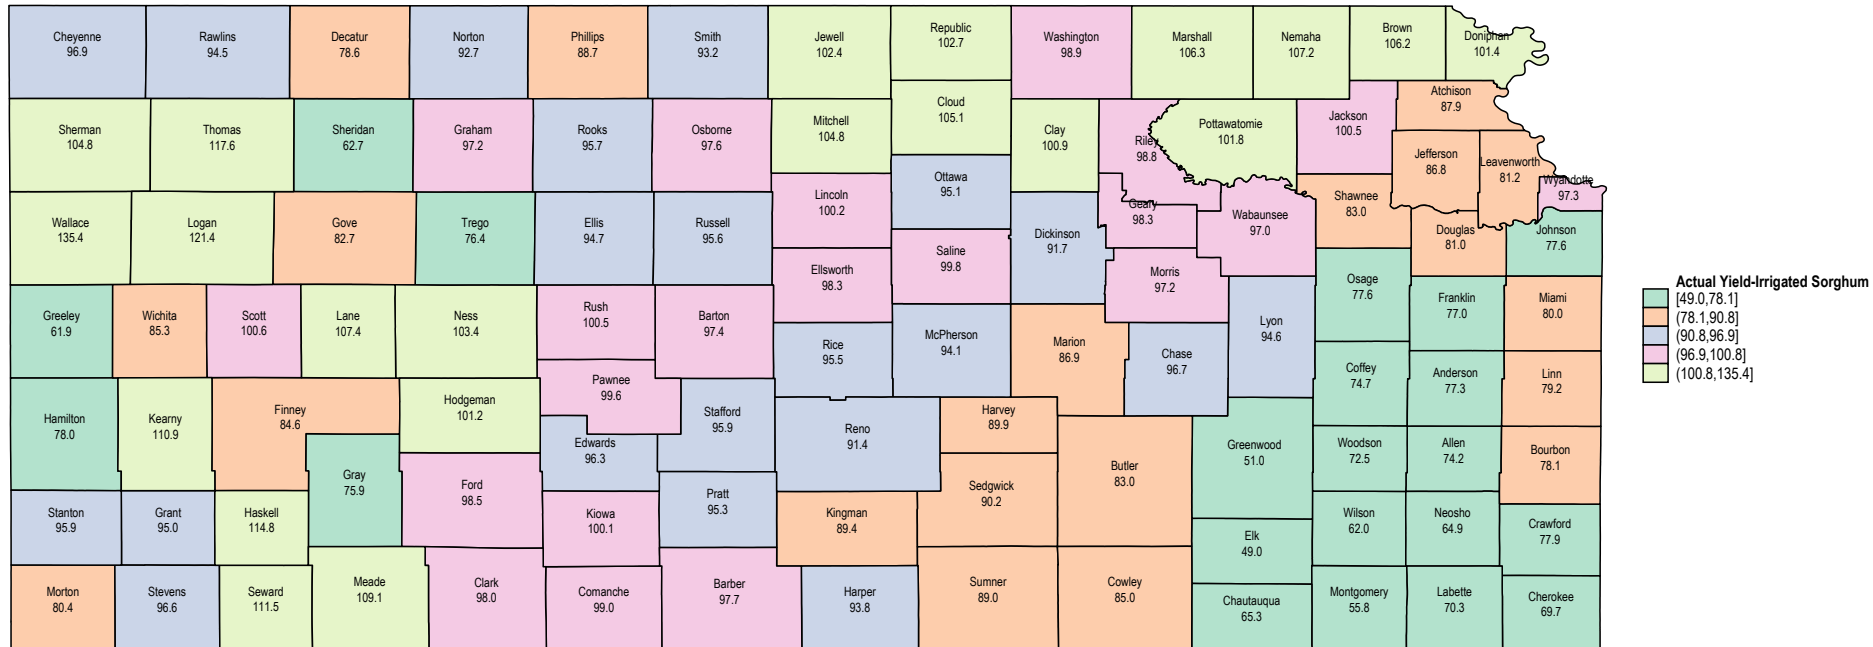

Kansas 2022 Irrigated Sorghum

Source: USDA RMA data

Kansas 2021 Irrigated Sorghum

Kansas 2020 Irrigated Sorghum

Source: USDA RMA data

Kansas 2019 Irrigated Sorghum

Source: USDA RMA data

Kansas 2018 Irrigated Sorghum

Source: USDA RMA data

Kansas 2017 Irrigated Sorghum

Source: USDA RMA data

Kansas 2016 Irrigated Sorghum

Source: USDA RMA data

Kansas 2015 Irrigated Sorghum

Source: USDA RMA data

Kansas 2014 Irrigated Sorghum