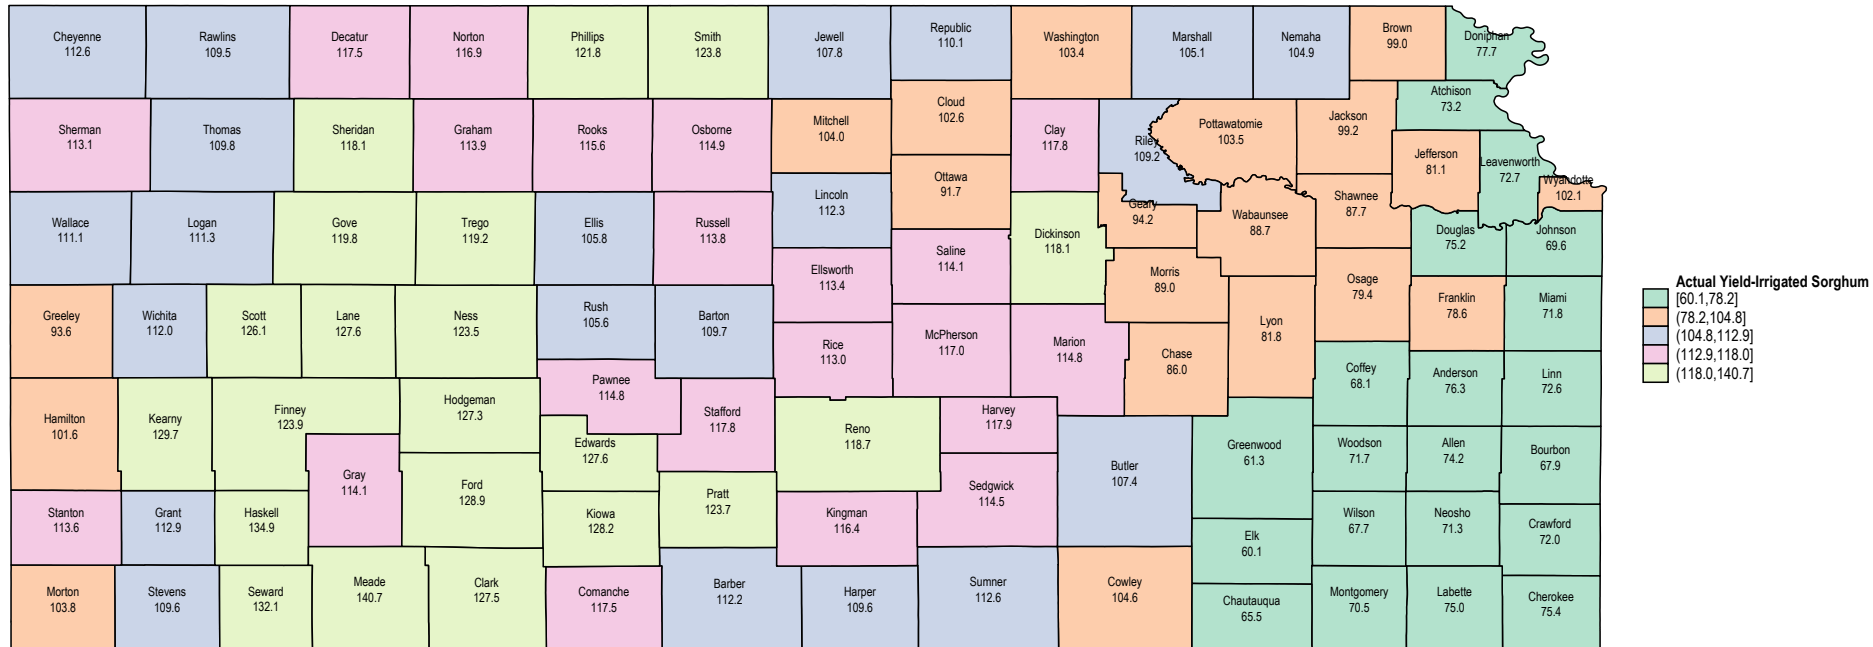

Kansas 2022 Irrigated Sorghum

Source: USDA RMA data

Kansas 2021 Irrigated Sorghum

Kansas 2020 Irrigated Sorghum

Source: USDA RMA data

Kansas 2019 Irrigated Sorghum

Source: USDA RMA data

Kansas 2018 Irrigated Sorghum

Source: USDA RMA data

Kansas 2017 Irrigated Sorghum

Source: USDA RMA data

Kansas 2016 Irrigated Sorghum

Source: USDA RMA data

Kansas 2015 Irrigated Sorghum

Source: USDA RMA data

Kansas 2014 Irrigated Sorghum