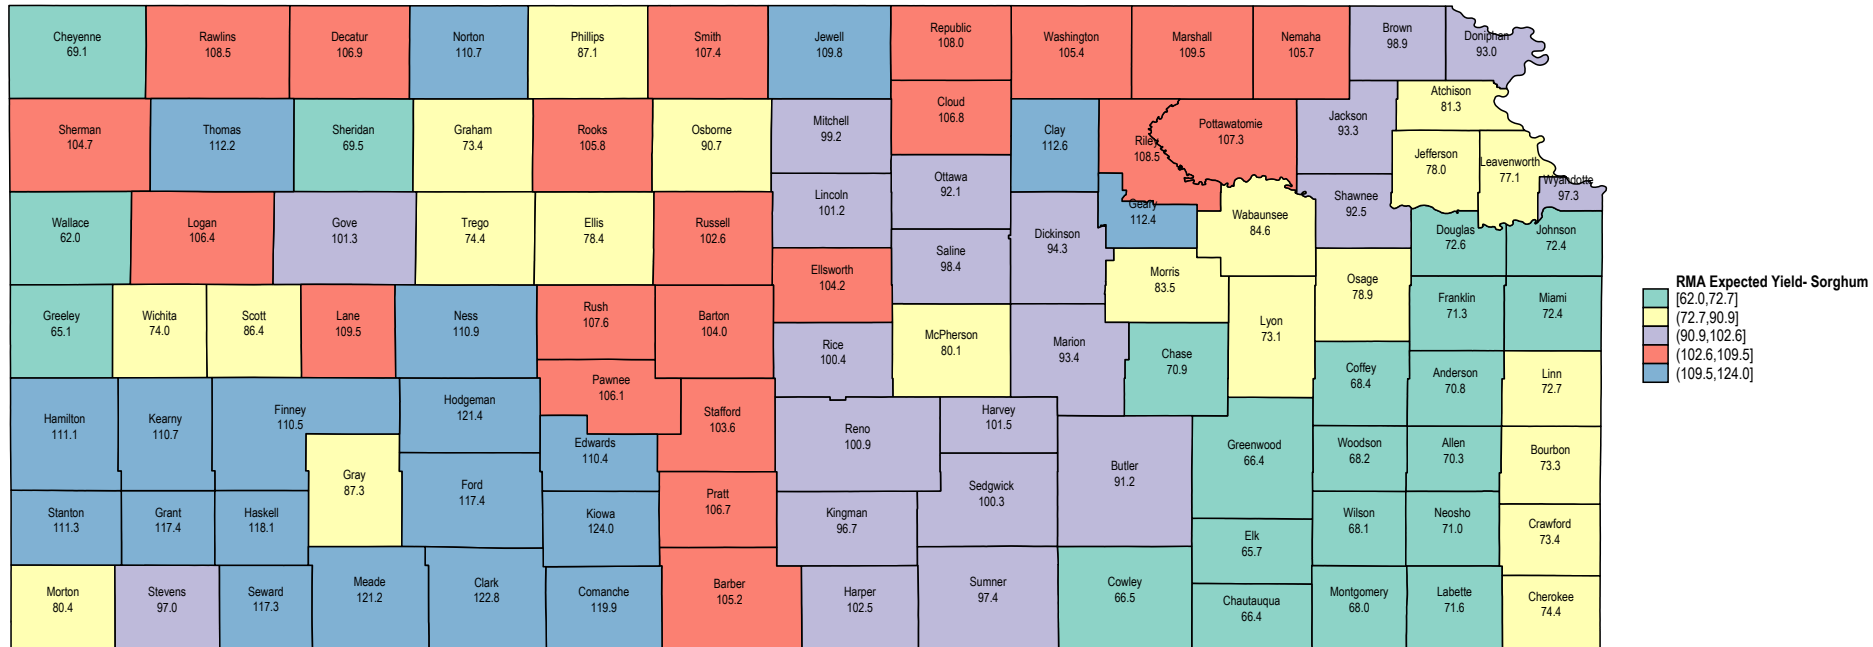

Kansas 2024 Expected Yields for Irrigated Sorghum

Source: USDA RMA data. Expected yields for ECO, SCO and other area plans.

Kansas 2023 Expected Yields for Irrigated Sorghum

Source: USDA RMA data. Expected yields for ECO, SCO and other area plans.

Kansas 2022 Irrigated Sorghum

Source: USDA RMA data

Kansas 2021 Irrigated Sorghum

Kansas 2020 Irrigated Sorghum

Source: USDA RMA data

Kansas 2019 Irrigated Sorghum

Source: USDA RMA data

Kansas 2018 Irrigated Sorghum