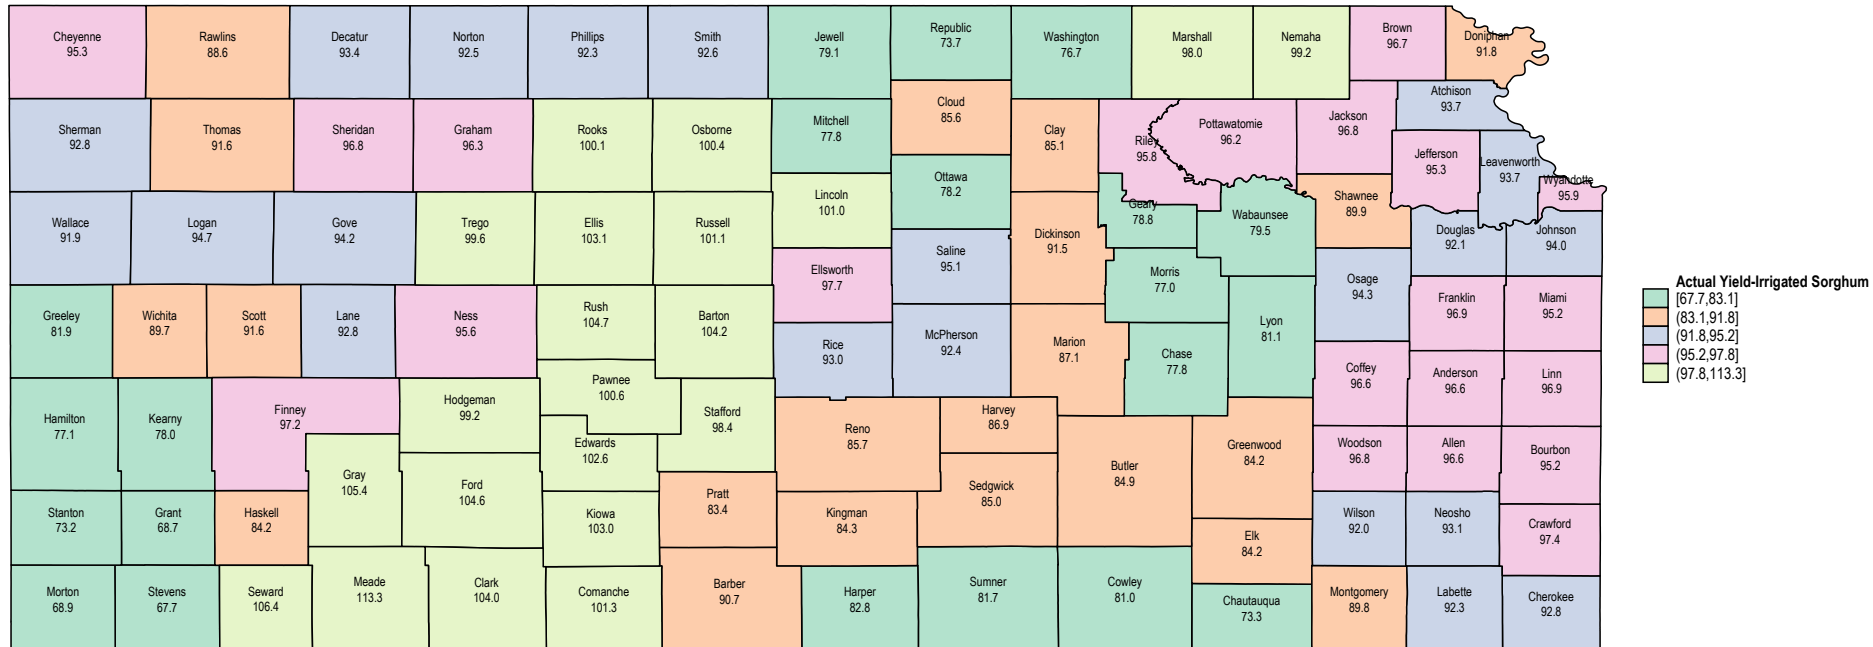

Kansas 2009 Irrigated Sorghum

Kansas 2008 Irrigated Sorghum

Source: USDA RMA data

Kansas 2007 Irrigated Sorghum

Source: USDA RMA data

Kansas 2006 Irrigated Sorghum

Kansas 2005 Irrigated Sorghum

Kansas 2004 Irrigated Sorghum

Source: USDA RMA data

Kansas 2003 Irrigated Sorghum

Source: USDA RMA data

Kansas 2002 Irrigated Sorghum

Source: USDA RMA data

Kansas 2001 Irrigated Sorghum

Source: USDA RMA data

Kansas 2000 Irrigated Sorghum

Kansas 1999 Irrigated Sorghum

Source: USDA RMA data

Kansas 1997 Irrigated Sorghum

Kansas 1996 Irrigated Sorghum

Kansas 1995 Irrigated Sorghum

Kansas 1994 Irrigated Sorghum

Source: USDA RMA data

Kansas 1993 Irrigated Sorghum