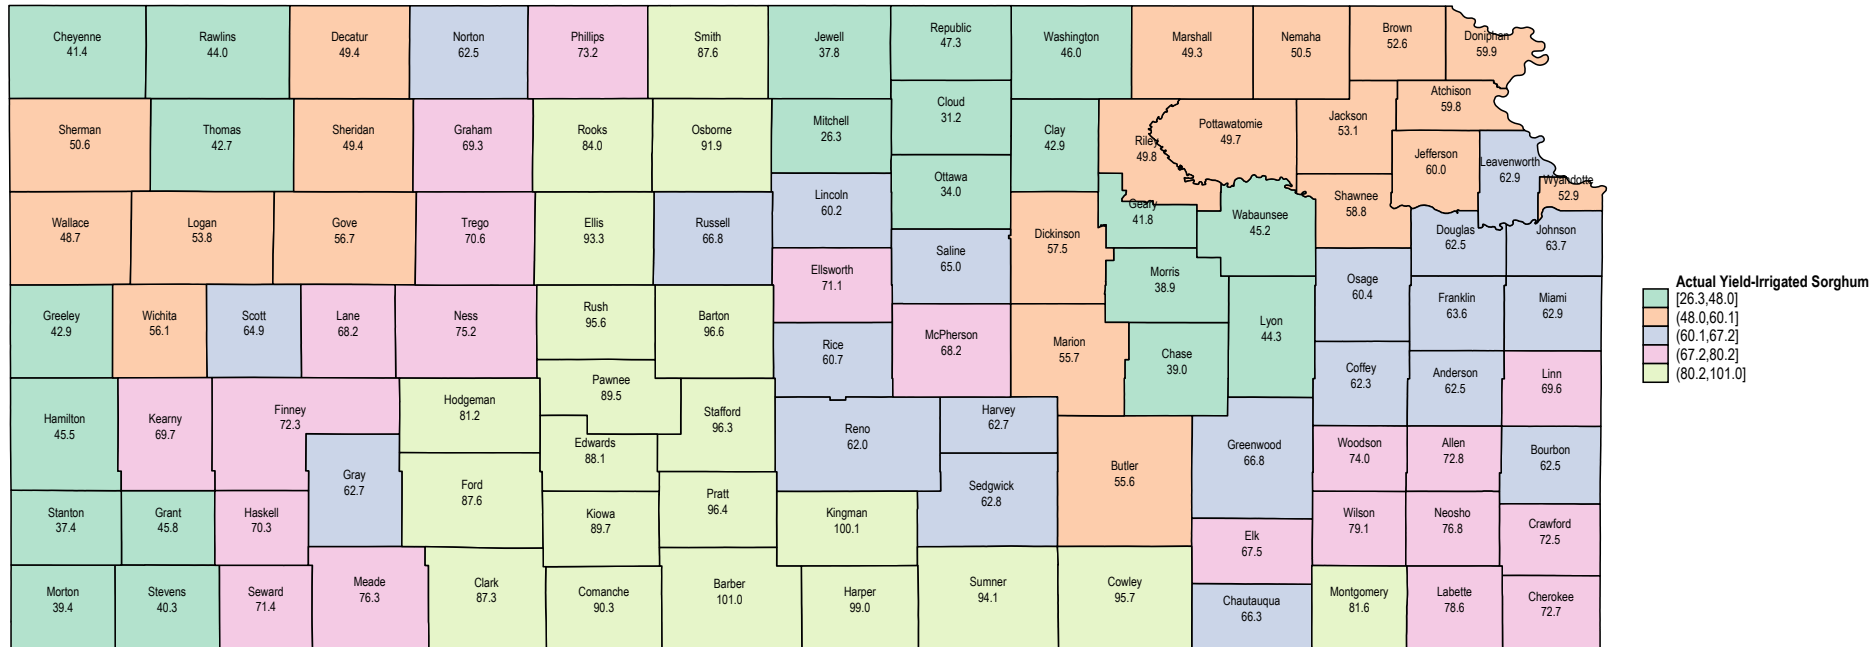

Kansas 2009 Irrigated Sorghum

Kansas 2008 Irrigated Sorghum

Source: USDA RMA data

Kansas 2007 Irrigated Sorghum

Source: USDA RMA data

Kansas 2006 Irrigated Sorghum

Kansas 2005 Irrigated Sorghum

Kansas 2004 Irrigated Sorghum

Source: USDA RMA data

Kansas 2003 Irrigated Sorghum

Source: USDA RMA data

Kansas 2002 Irrigated Sorghum

Source: USDA RMA data

Kansas 2001 Irrigated Sorghum

Source: USDA RMA data

Kansas 2000 Irrigated Sorghum