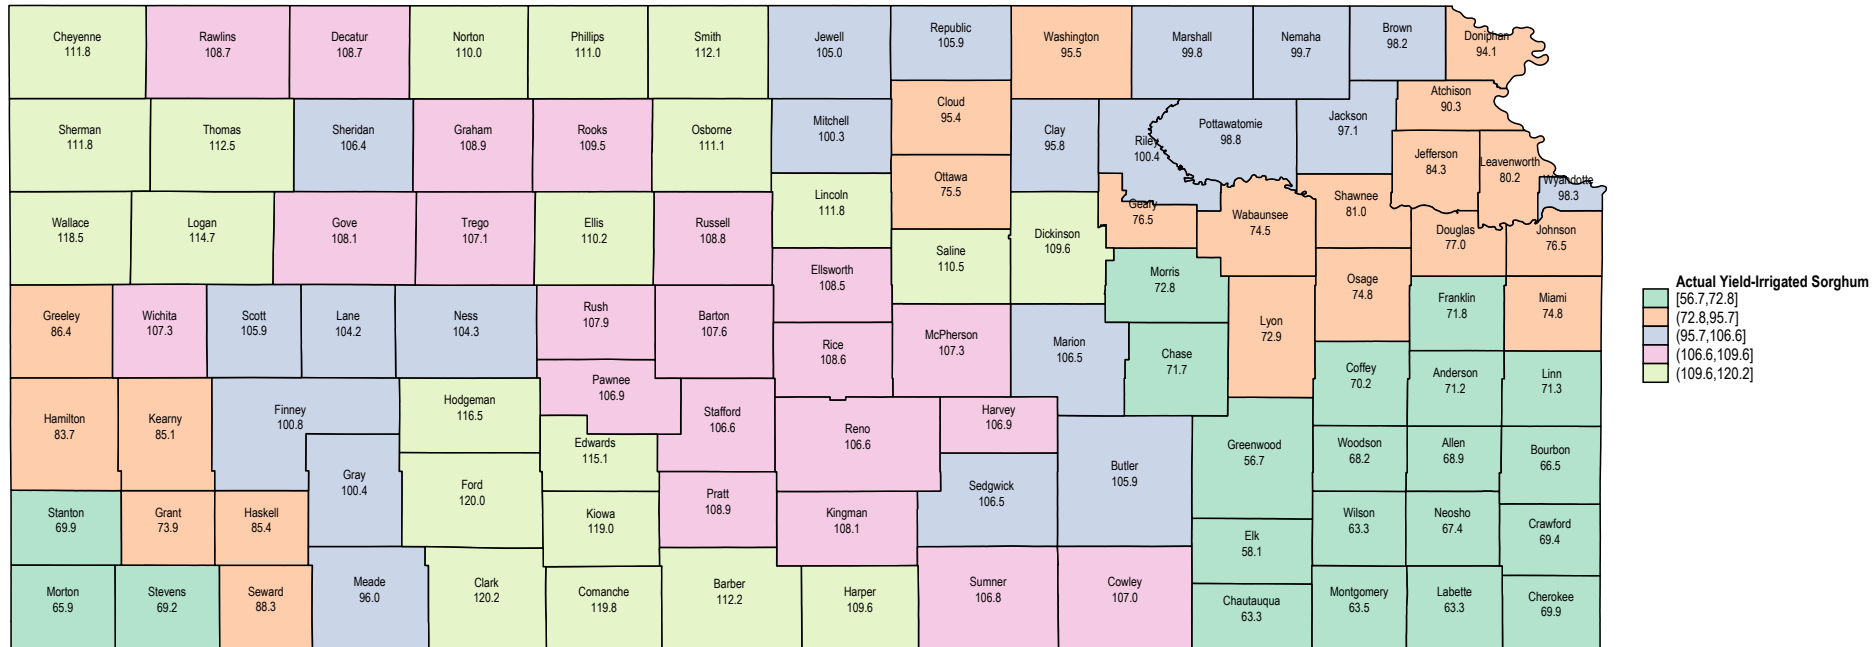

Kansas 2009 Irrigated Sorghum

Kansas 2008 Irrigated Sorghum

Source: USDA RMA data

Kansas 2007 Irrigated Sorghum

Source: USDA RMA data

Kansas 2006 Irrigated Sorghum

Kansas 2005 Irrigated Sorghum

Kansas 2004 Irrigated Sorghum

Source: USDA RMA data

Kansas 2003 Irrigated Sorghum

Source: USDA RMA data

Kansas 2002 Irrigated Sorghum

Source: USDA RMA data

Kansas 2001 Irrigated Sorghum

Source: USDA RMA data

Kansas 2000 Irrigated Sorghum