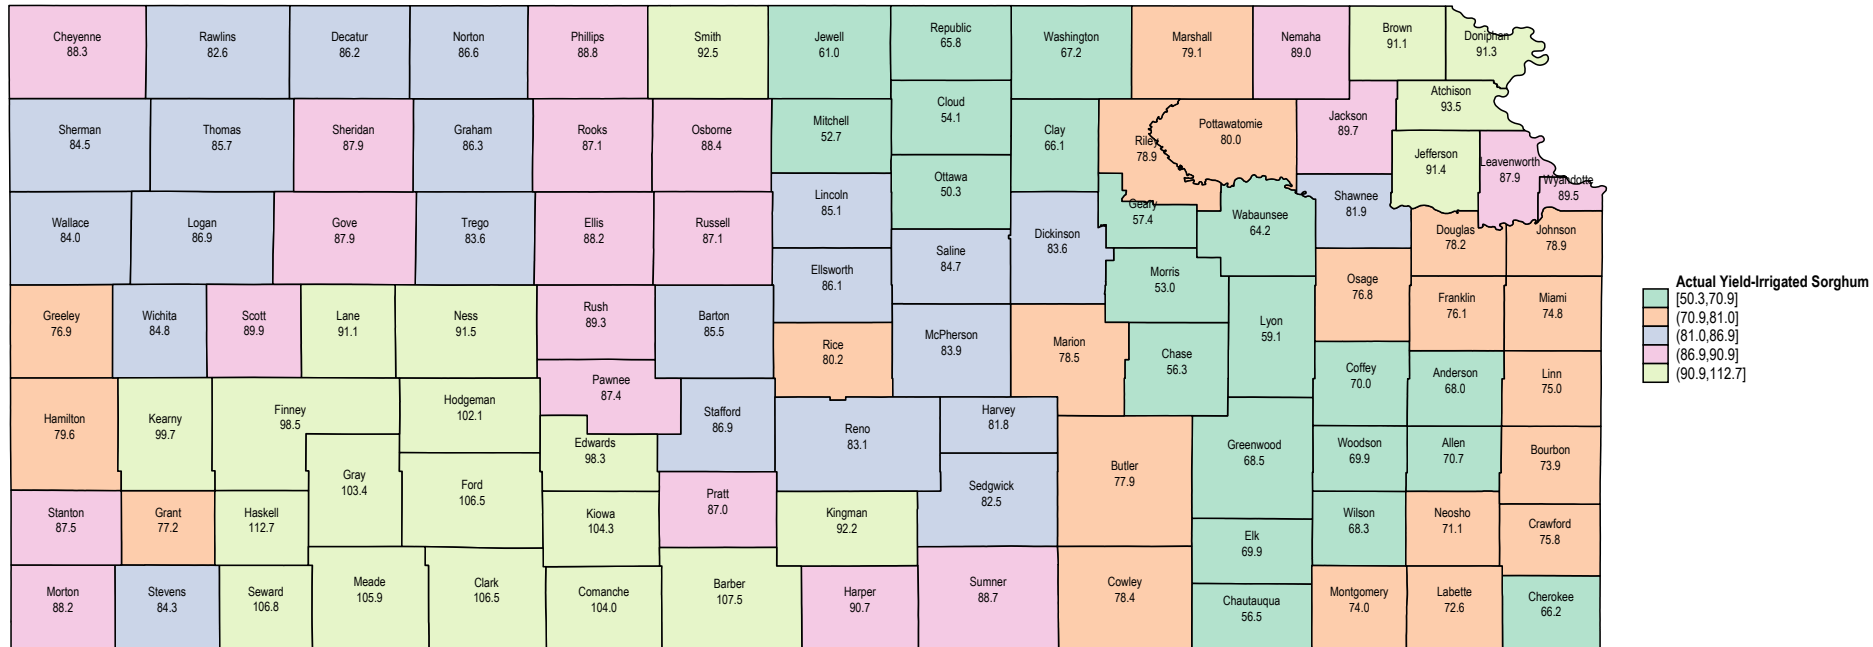

Kansas 1999 Irrigated Sorghum

Source: USDA RMA data

Kansas 1997 Irrigated Sorghum

Kansas 1996 Irrigated Sorghum

Kansas 1995 Irrigated Sorghum

Kansas 1994 Irrigated Sorghum

Source: USDA RMA data

Kansas 1993 Irrigated Sorghum

Source: USDA RMA data

Kansas 1992 Irrigated Sorghum

Source: USDA RMA data

Kansas 1991 Irrigated Sorghum

Source: USDA RMA data

Kansas 1990 Irrigated Sorghum

Source: USDA RMA data