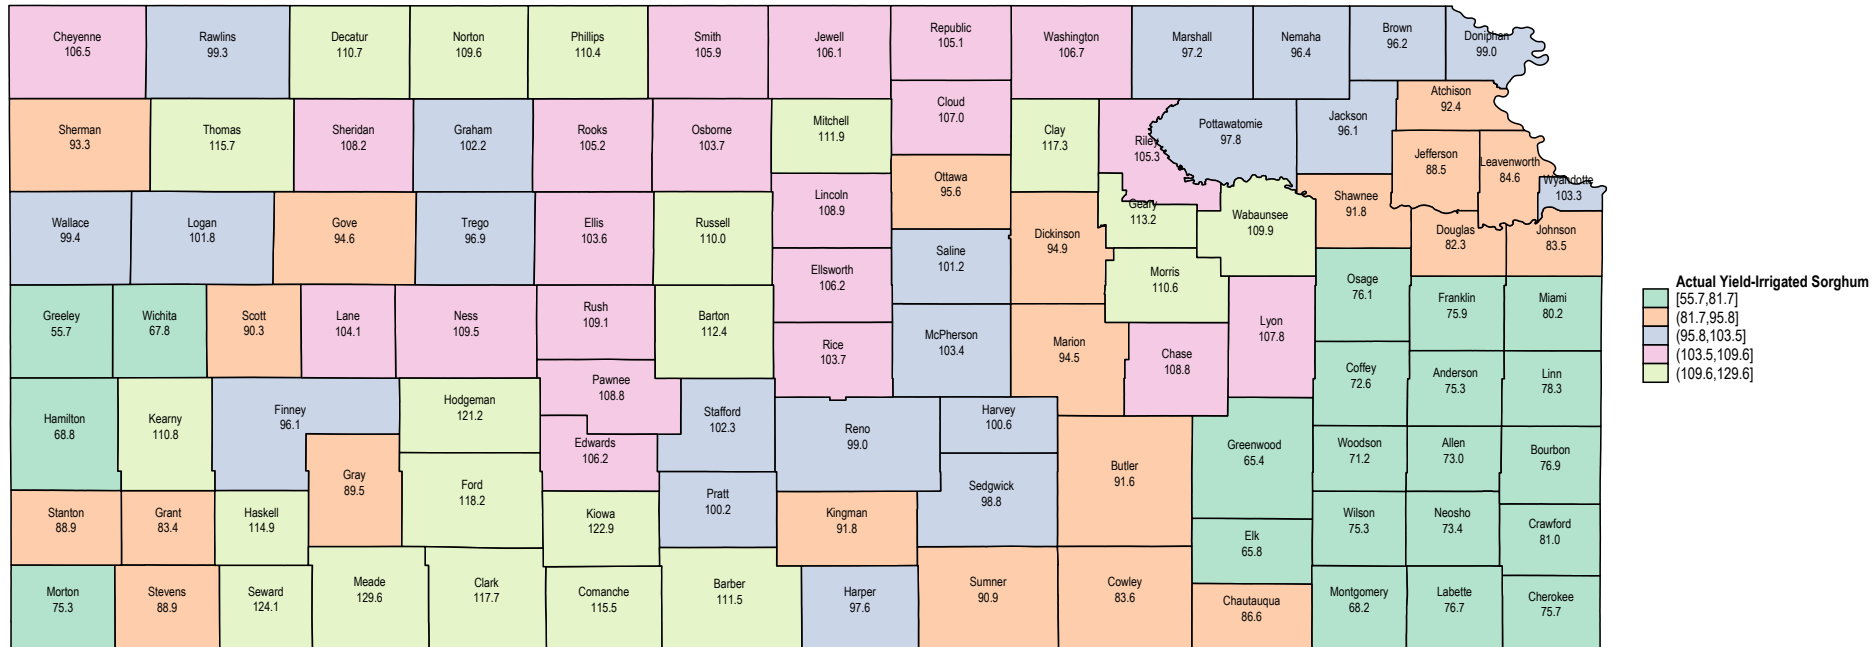

Kansas 2022 Irrigated Sorghum

Source: USDA RMA data

Kansas 2021 Irrigated Sorghum

Kansas 2020 Irrigated Sorghum

Source: USDA RMA data

Kansas 2019 Irrigated Sorghum

Source: USDA RMA data

Kansas 2018 Irrigated Sorghum

Source: USDA RMA data

Kansas 2017 Irrigated Sorghum

Source: USDA RMA data

Kansas 2016 Irrigated Sorghum

Source: USDA RMA data

Kansas 2015 Irrigated Sorghum

Source: USDA RMA data

Kansas 2014 Irrigated Sorghum