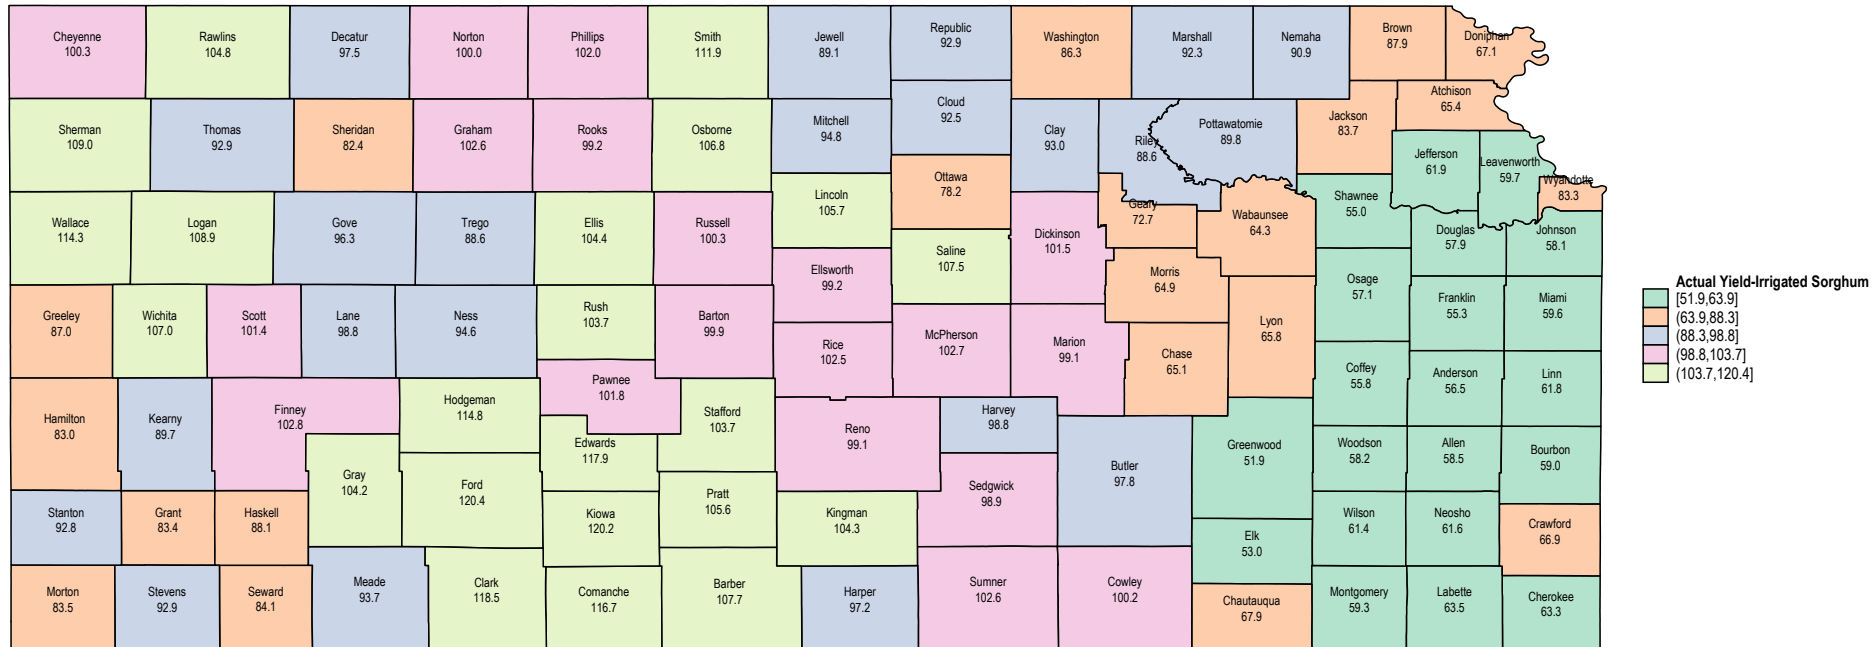

Source: USDA RMA data

Kansas 2013 Irrigated Sorghum

Kansas 2012 Irrigated Sorghum

Source: USDA RMA data

Kansas 2011 Irrigated Sorghum

Source: USDA RMA data

Kansas 2010 Irrigated Sorghum

Source: USDA RMA data

Kansas 2009 Irrigated Sorghum

Kansas 2008 Irrigated Sorghum

Source: USDA RMA data

Kansas 2007 Irrigated Sorghum

Source: USDA RMA data

Kansas 2006 Irrigated Sorghum

Kansas 2005 Irrigated Sorghum

Kansas 2004 Irrigated Sorghum