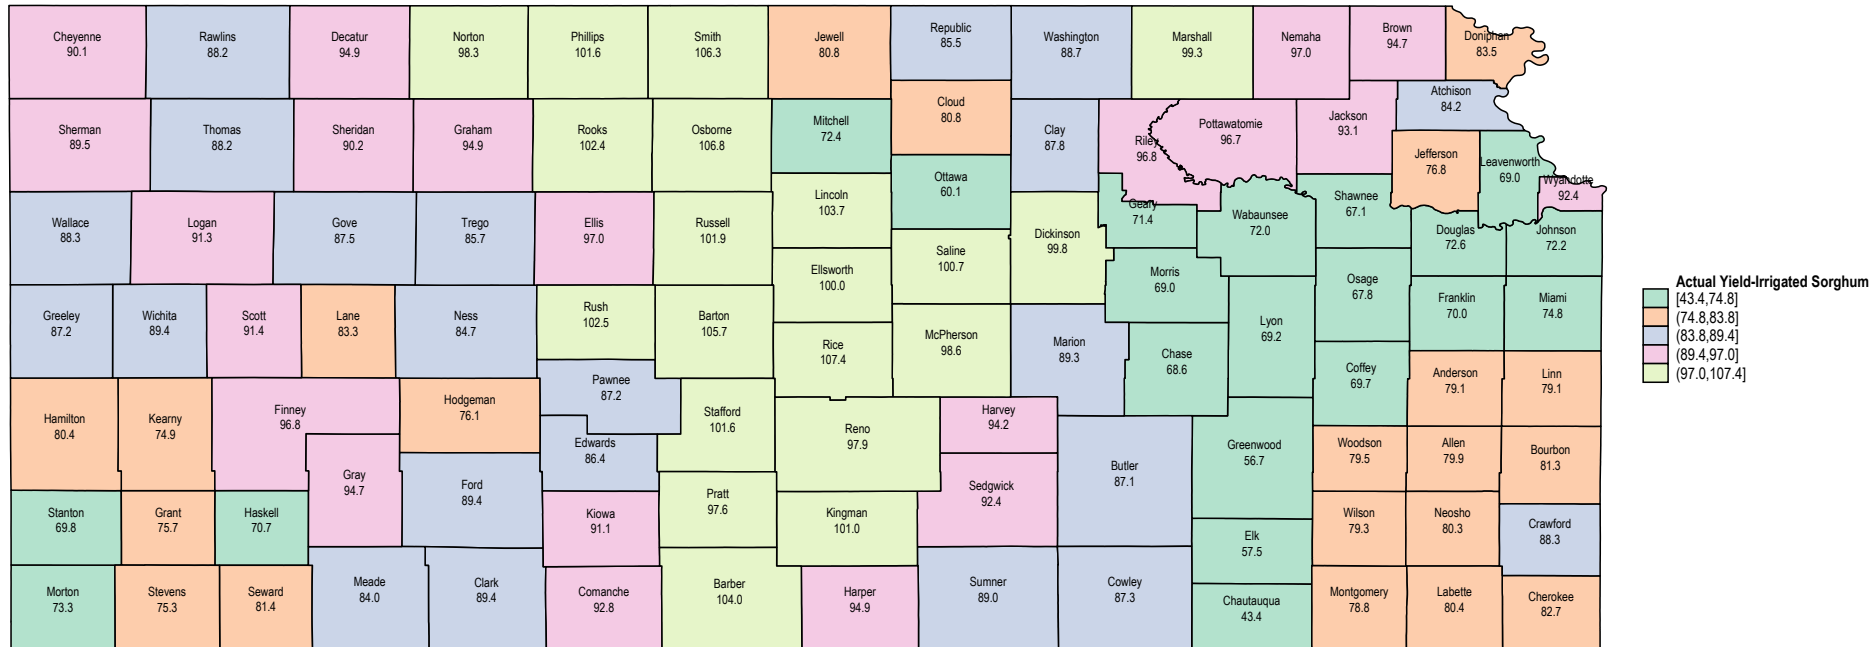

Kansas 2009 Irrigated Sorghum

Kansas 2008 Irrigated Sorghum

Source: USDA RMA data

Kansas 2007 Irrigated Sorghum

Source: USDA RMA data

Kansas 2006 Irrigated Sorghum

Kansas 2005 Irrigated Sorghum

Kansas 2004 Irrigated Sorghum

Source: USDA RMA data

Kansas 2003 Irrigated Sorghum

Source: USDA RMA data

Kansas 2002 Irrigated Sorghum

Source: USDA RMA data

Kansas 2001 Irrigated Sorghum

Source: USDA RMA data

Kansas 2000 Irrigated Sorghum

Kansas 1999 Irrigated Sorghum

Source: USDA RMA data

Kansas 1997 Irrigated Sorghum

Kansas 1996 Irrigated Sorghum

Kansas 1995 Irrigated Sorghum

Kansas 1994 Irrigated Sorghum

Source: USDA RMA data

Kansas 1993 Irrigated Sorghum