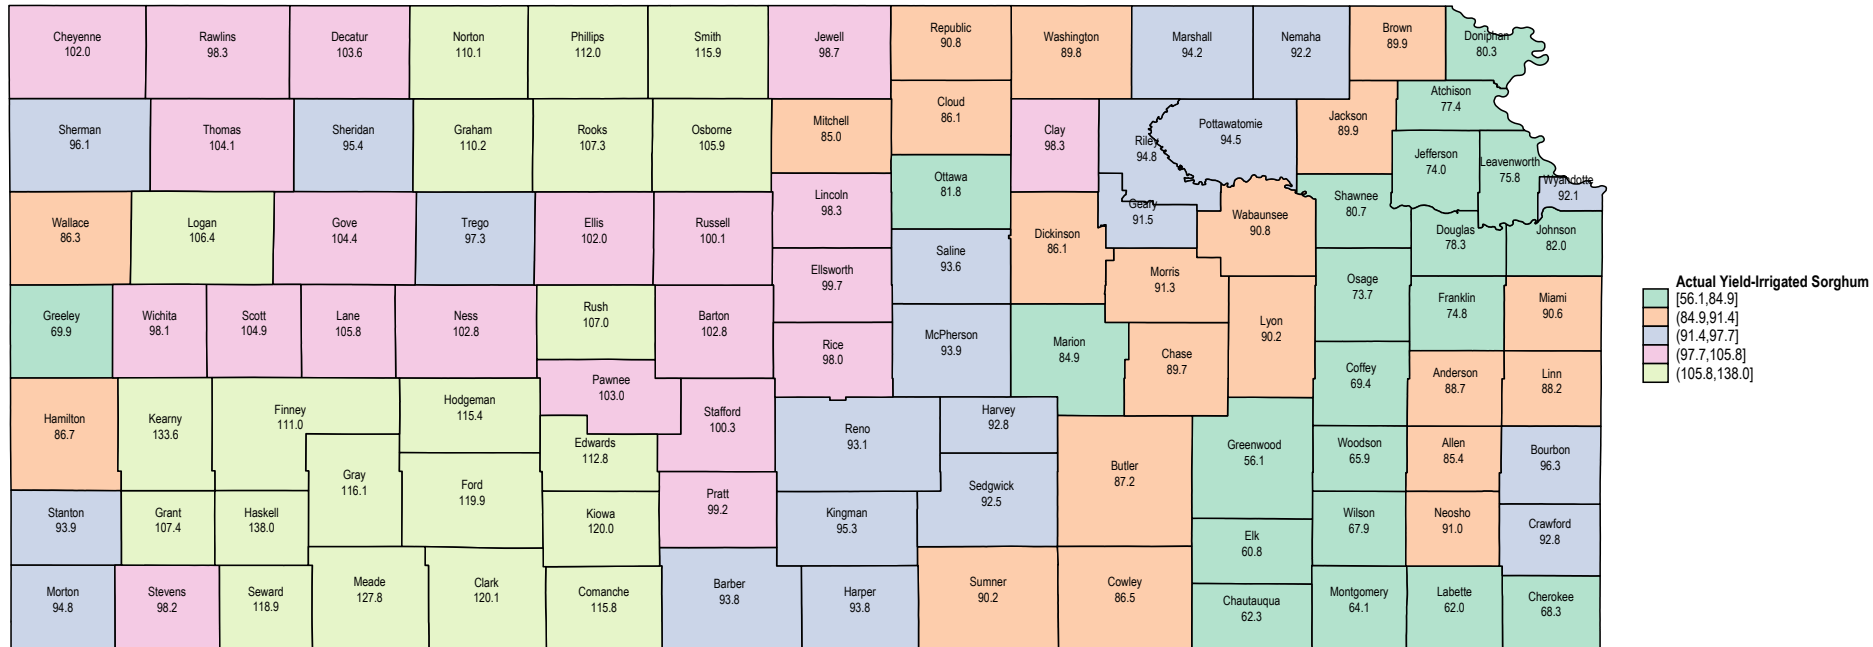

Kansas 2022 Irrigated Sorghum

Source: USDA RMA data

Kansas 2021 Irrigated Sorghum

Kansas 2020 Irrigated Sorghum

Source: USDA RMA data

Kansas 2019 Irrigated Sorghum

Source: USDA RMA data

Kansas 2018 Irrigated Sorghum

Source: USDA RMA data

Kansas 2017 Irrigated Sorghum

Source: USDA RMA data

Kansas 2016 Irrigated Sorghum

Source: USDA RMA data

Kansas 2015 Irrigated Sorghum

Source: USDA RMA data

Kansas 2014 Irrigated Sorghum