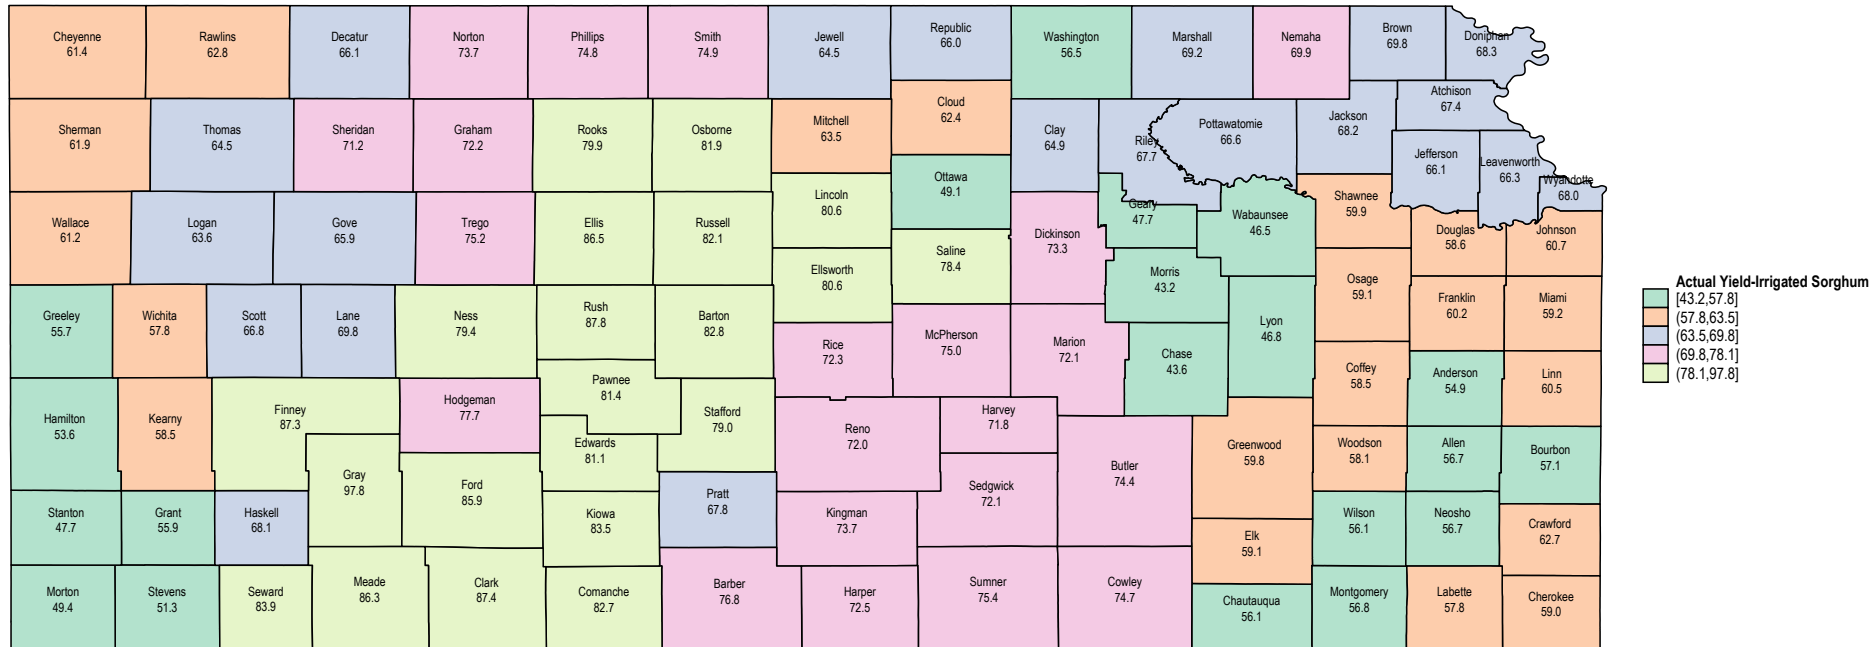

Source: USDA RMA data

Kansas 2003 Irrigated Sorghum

Source: USDA RMA data

Kansas 2002 Irrigated Sorghum

Source: USDA RMA data

Kansas 2001 Irrigated Sorghum

Source: USDA RMA data

Kansas 2000 Irrigated Sorghum

Kansas 1999 Irrigated Sorghum

Source: USDA RMA data

Kansas 1997 Irrigated Sorghum

Kansas 1996 Irrigated Sorghum

Kansas 1995 Irrigated Sorghum

Kansas 1994 Irrigated Sorghum

Source: USDA RMA data

Kansas 1993 Irrigated Sorghum

Source: USDA RMA data

Kansas 1992 Irrigated Sorghum

Source: USDA RMA data

Kansas 1991 Irrigated Sorghum

Source: USDA RMA data

Kansas 1990 Irrigated Sorghum

Source: USDA RMA data