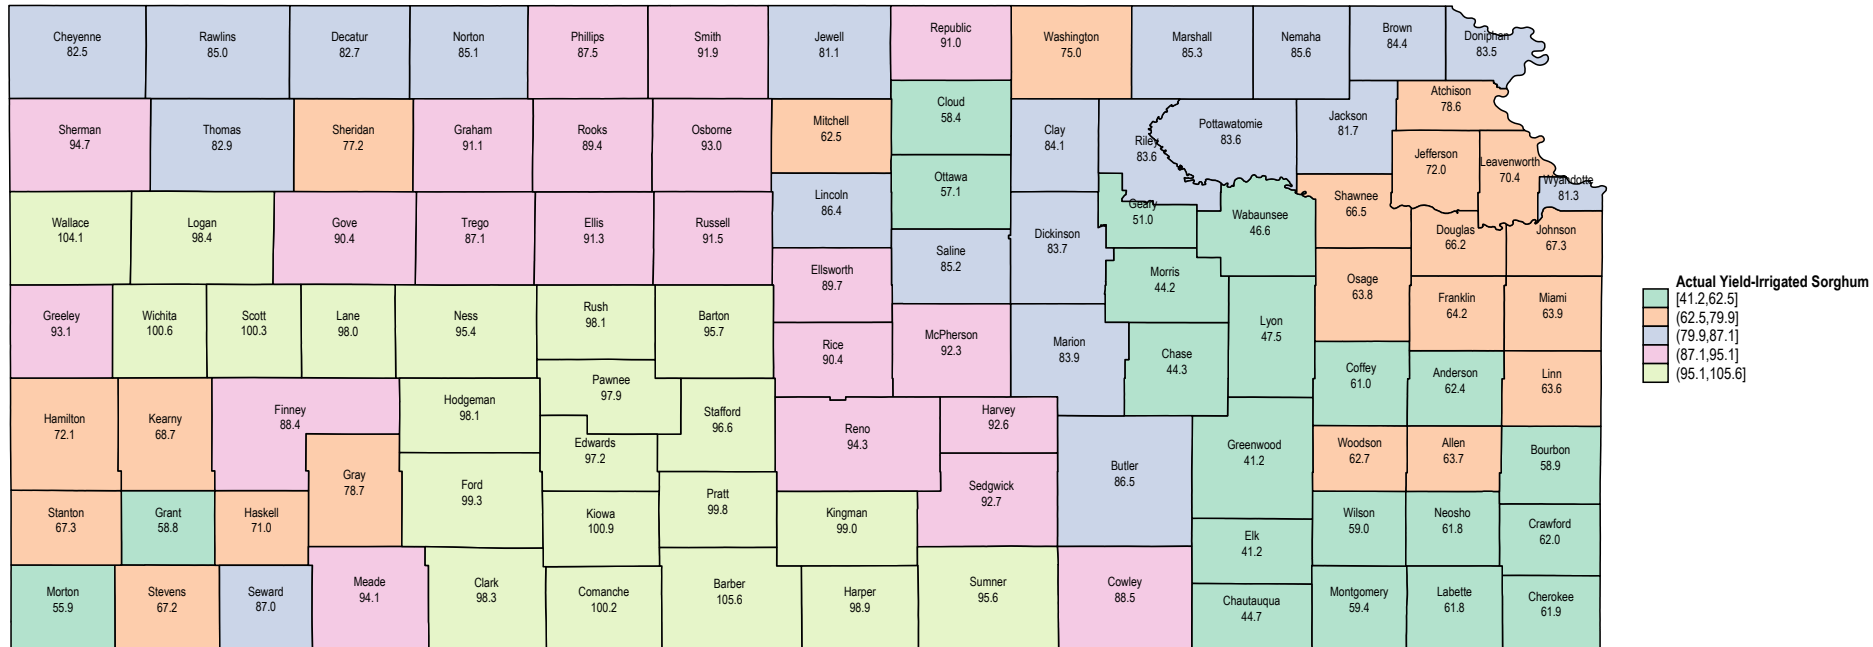

Kansas 2009 Irrigated Sorghum

Kansas 2008 Irrigated Sorghum

Source: USDA RMA data

Kansas 2007 Irrigated Sorghum

Source: USDA RMA data

Kansas 2006 Irrigated Sorghum

Kansas 2005 Irrigated Sorghum

Kansas 2004 Irrigated Sorghum

Source: USDA RMA data

Kansas 2003 Irrigated Sorghum

Source: USDA RMA data

Kansas 2002 Irrigated Sorghum

Source: USDA RMA data

Kansas 2001 Irrigated Sorghum

Source: USDA RMA data

Kansas 2000 Irrigated Sorghum