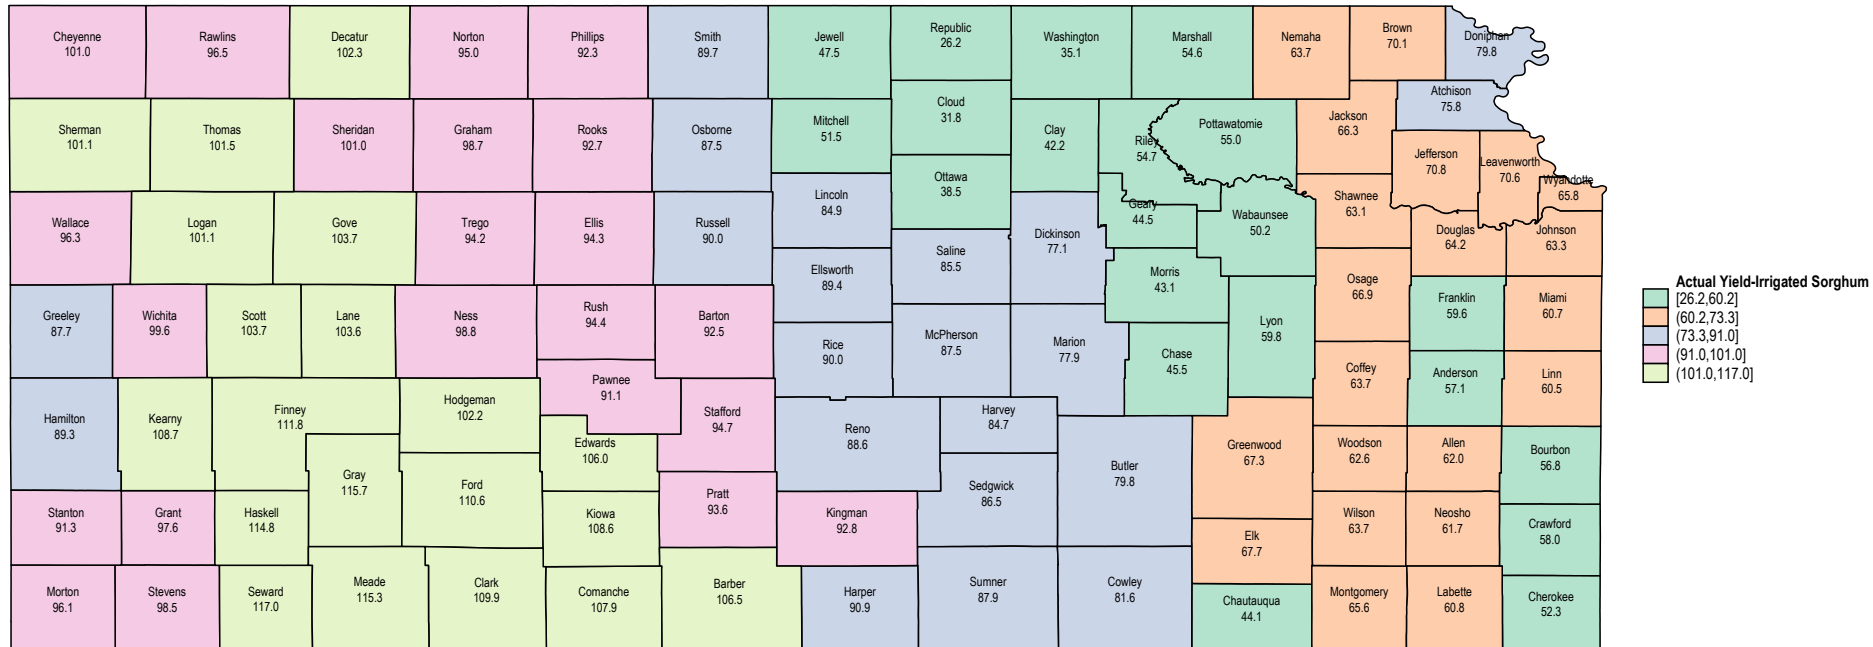

Kansas 1999 Irrigated Sorghum

Source: USDA RMA data

Kansas 1997 Irrigated Sorghum

Kansas 1996 Irrigated Sorghum

Kansas 1995 Irrigated Sorghum

Kansas 1994 Irrigated Sorghum

Source: USDA RMA data

Kansas 1993 Irrigated Sorghum

Source: USDA RMA data

Kansas 1992 Irrigated Sorghum

Source: USDA RMA data

Kansas 1991 Irrigated Sorghum

Source: USDA RMA data

Kansas 1990 Irrigated Sorghum

Source: USDA RMA data