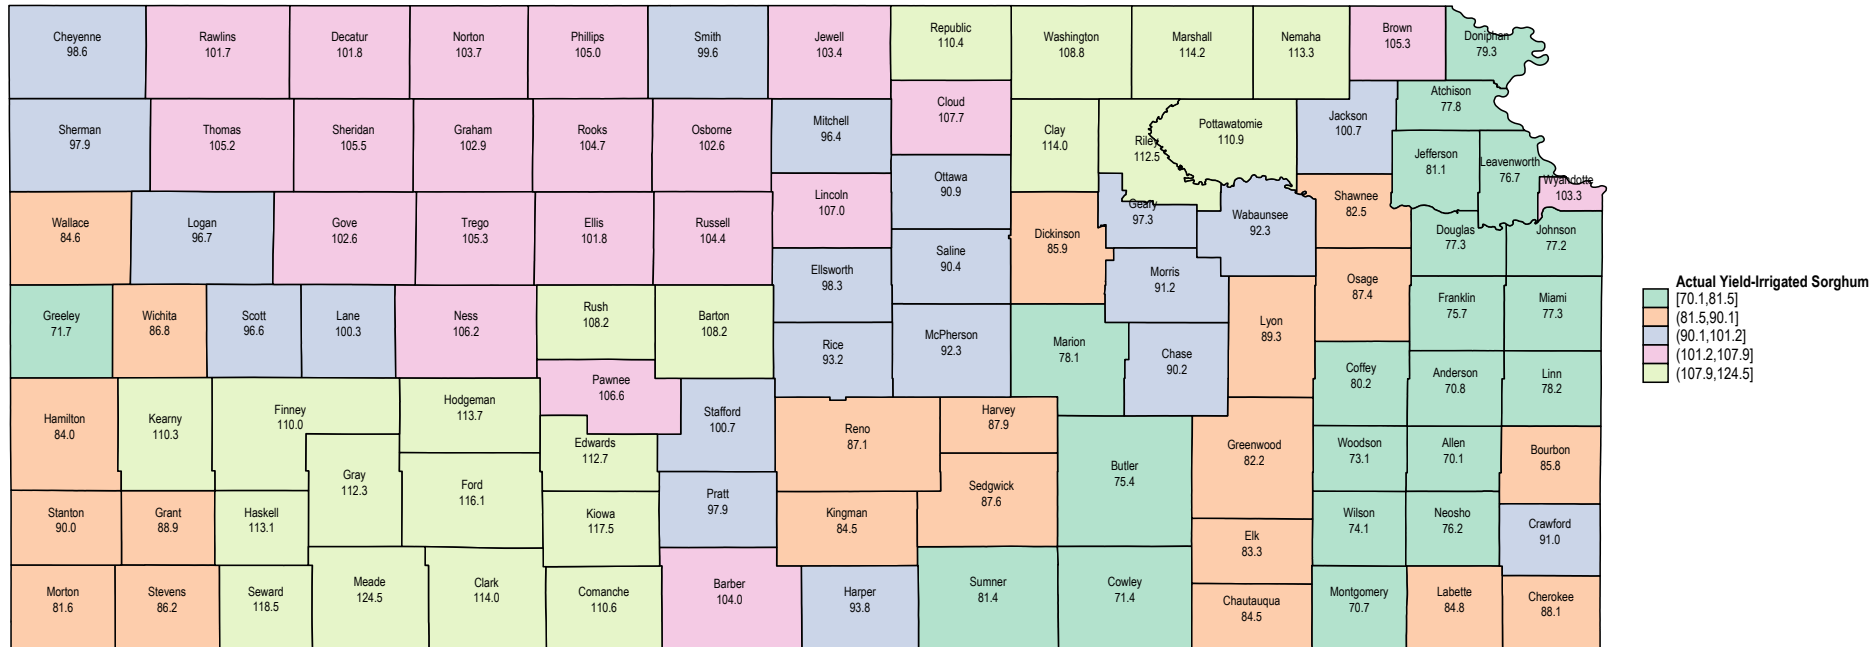

Kansas 2013 Irrigated Sorghum