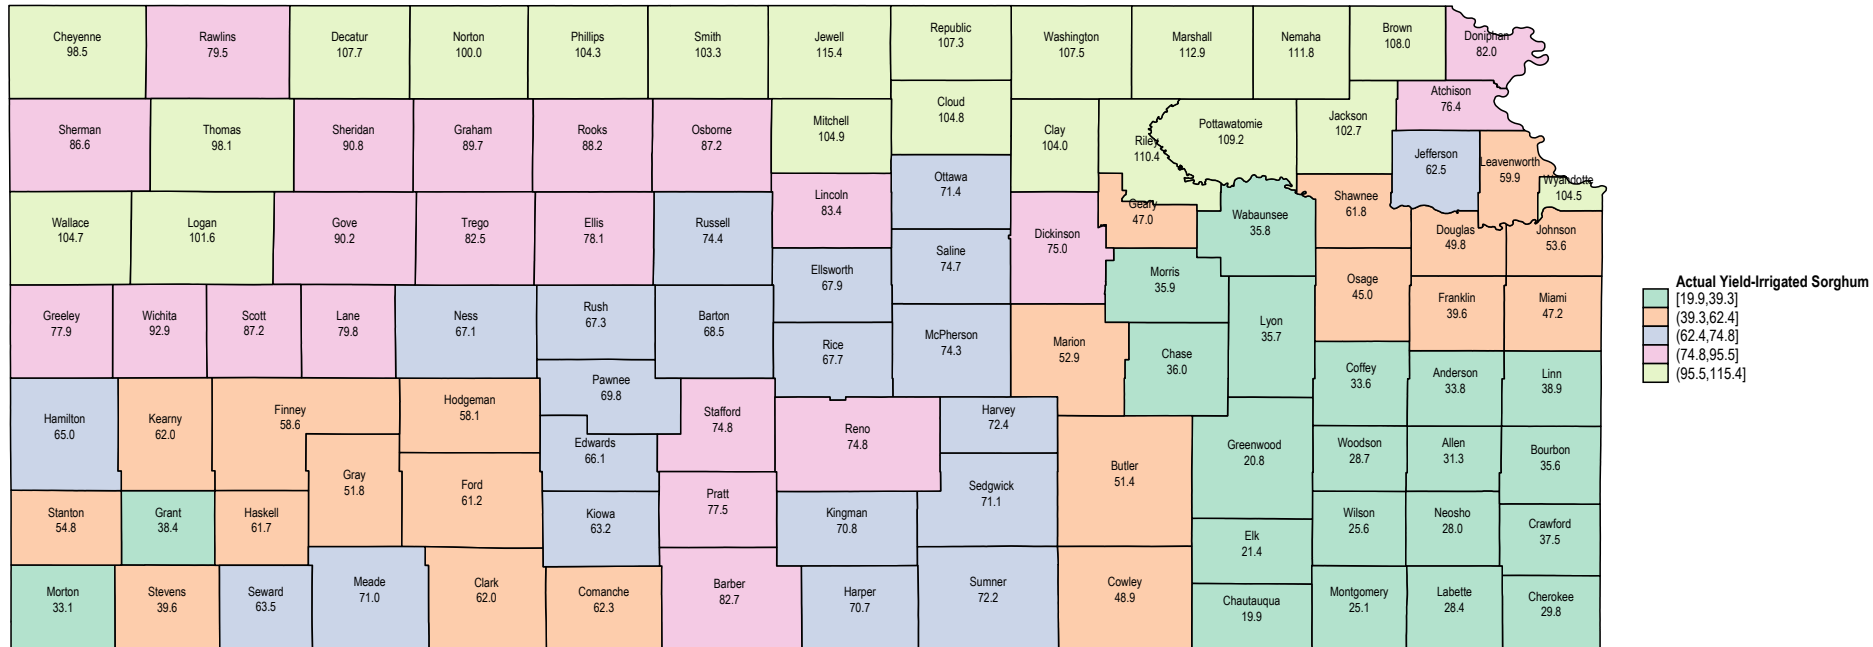

Source: USDA RMA data

Kansas 2013 Irrigated Sorghum

Kansas 2012 Irrigated Sorghum

Source: USDA RMA data

Kansas 2011 Irrigated Sorghum

Source: USDA RMA data

Kansas 2010 Irrigated Sorghum

Source: USDA RMA data

Kansas 2009 Irrigated Sorghum

Kansas 2008 Irrigated Sorghum

Source: USDA RMA data

Kansas 2007 Irrigated Sorghum

Source: USDA RMA data

Kansas 2006 Irrigated Sorghum

Kansas 2005 Irrigated Sorghum

Kansas 2004 Irrigated Sorghum