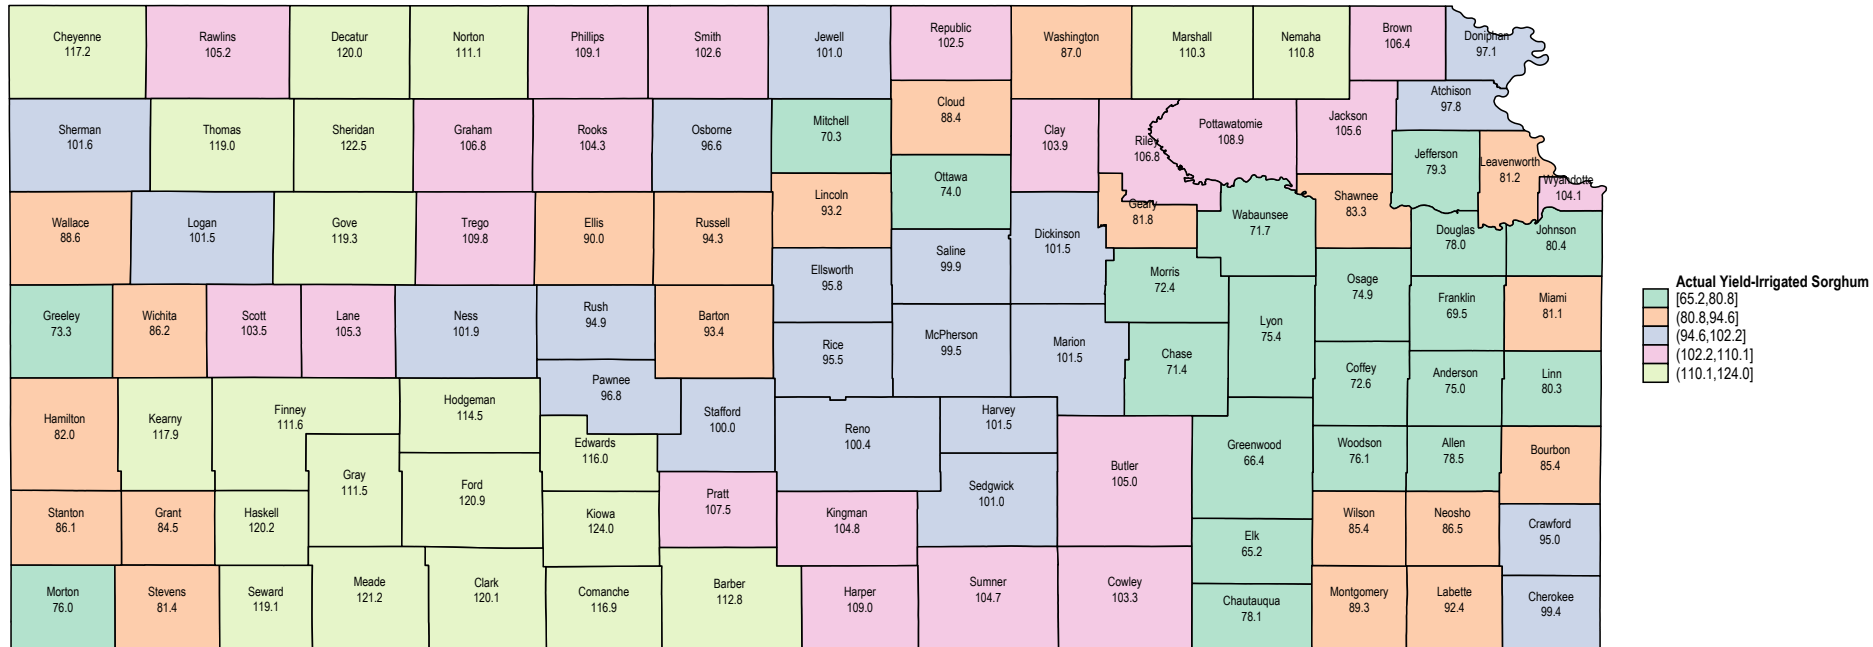

Source: USDA RMA data

Kansas 2017 Irrigated Sorghum

Source: USDA RMA data

Kansas 2016 Irrigated Sorghum

Source: USDA RMA data

Kansas 2015 Irrigated Sorghum

Source: USDA RMA data

Kansas 2014 Irrigated Sorghum