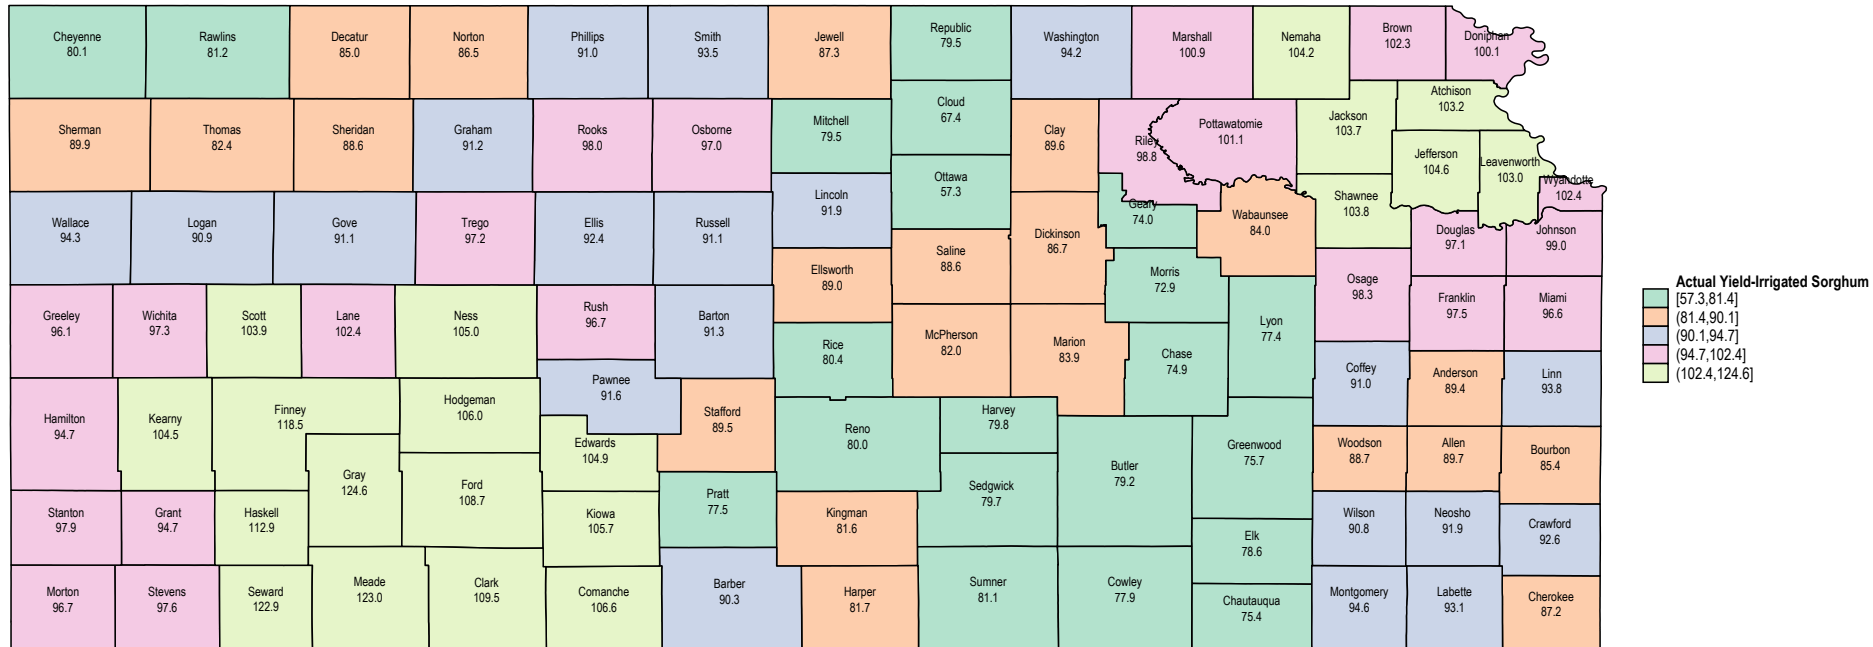

Source: USDA RMA data

Kansas 2003 Irrigated Sorghum

Source: USDA RMA data

Kansas 2002 Irrigated Sorghum

Source: USDA RMA data

Kansas 2001 Irrigated Sorghum

Source: USDA RMA data

Kansas 2000 Irrigated Sorghum

Kansas 1999 Irrigated Sorghum

Source: USDA RMA data

Kansas 1997 Irrigated Sorghum

Kansas 1996 Irrigated Sorghum

Kansas 1995 Irrigated Sorghum

Kansas 1994 Irrigated Sorghum

Source: USDA RMA data

Kansas 1993 Irrigated Sorghum

Source: USDA RMA data

Kansas 1992 Irrigated Sorghum

Source: USDA RMA data

Kansas 1991 Irrigated Sorghum

Source: USDA RMA data

Kansas 1990 Irrigated Sorghum

Source: USDA RMA data