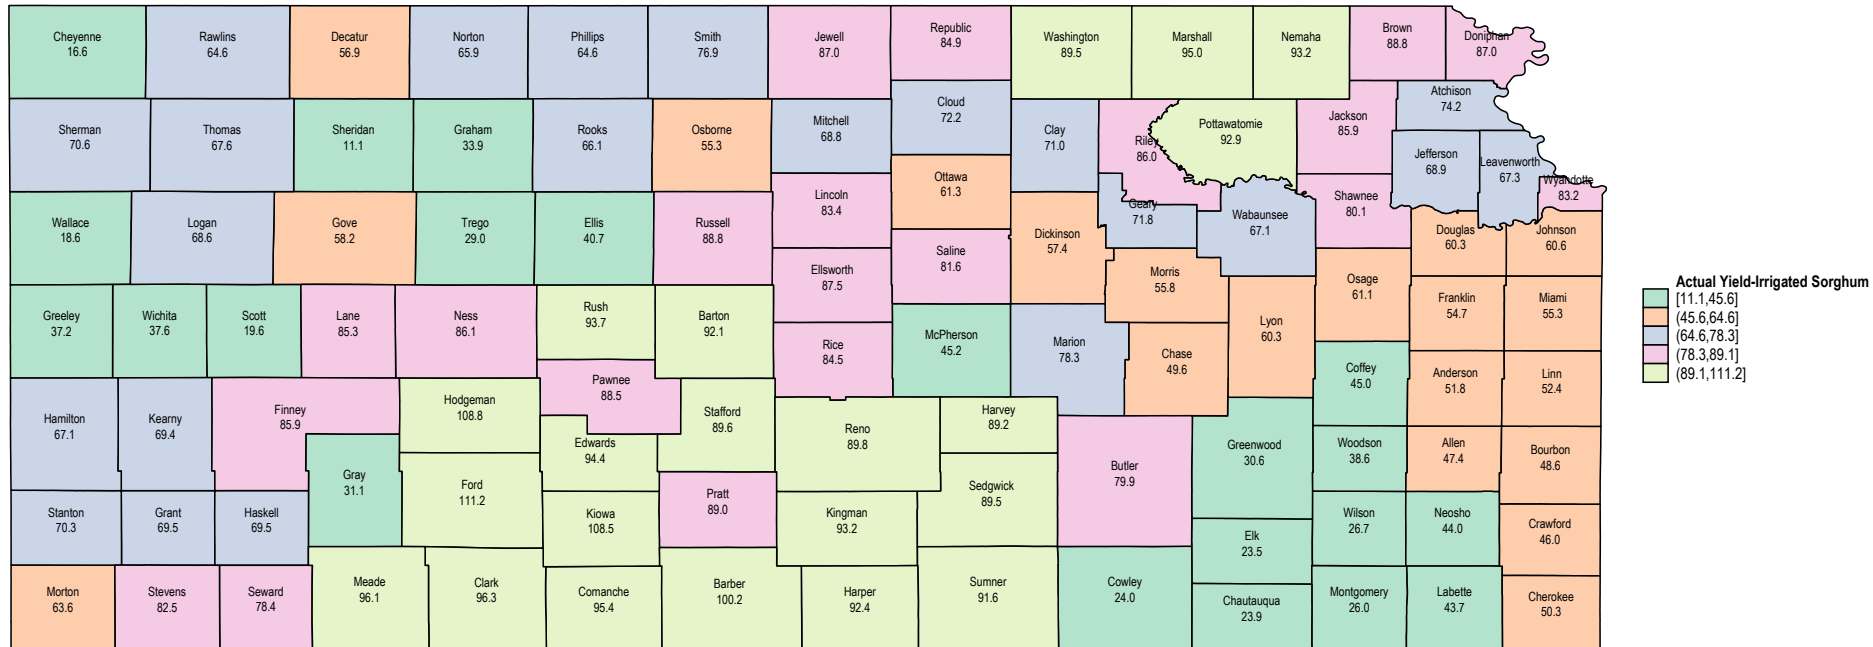

Kansas 2024 Expected Yields for Irrigated Sorghum

Source: USDA RMA data. Expected yields for ECO, SCO and other area plans.

Kansas 2023 Expected Yields for Irrigated Sorghum

Source: USDA RMA data. Expected yields for ECO, SCO and other area plans.

Kansas 2022 Irrigated Sorghum

Source: USDA RMA data

Kansas 2021 Irrigated Sorghum

Kansas 2020 Irrigated Sorghum

Source: USDA RMA data

Kansas 2019 Irrigated Sorghum

Source: USDA RMA data

Kansas 2018 Irrigated Sorghum