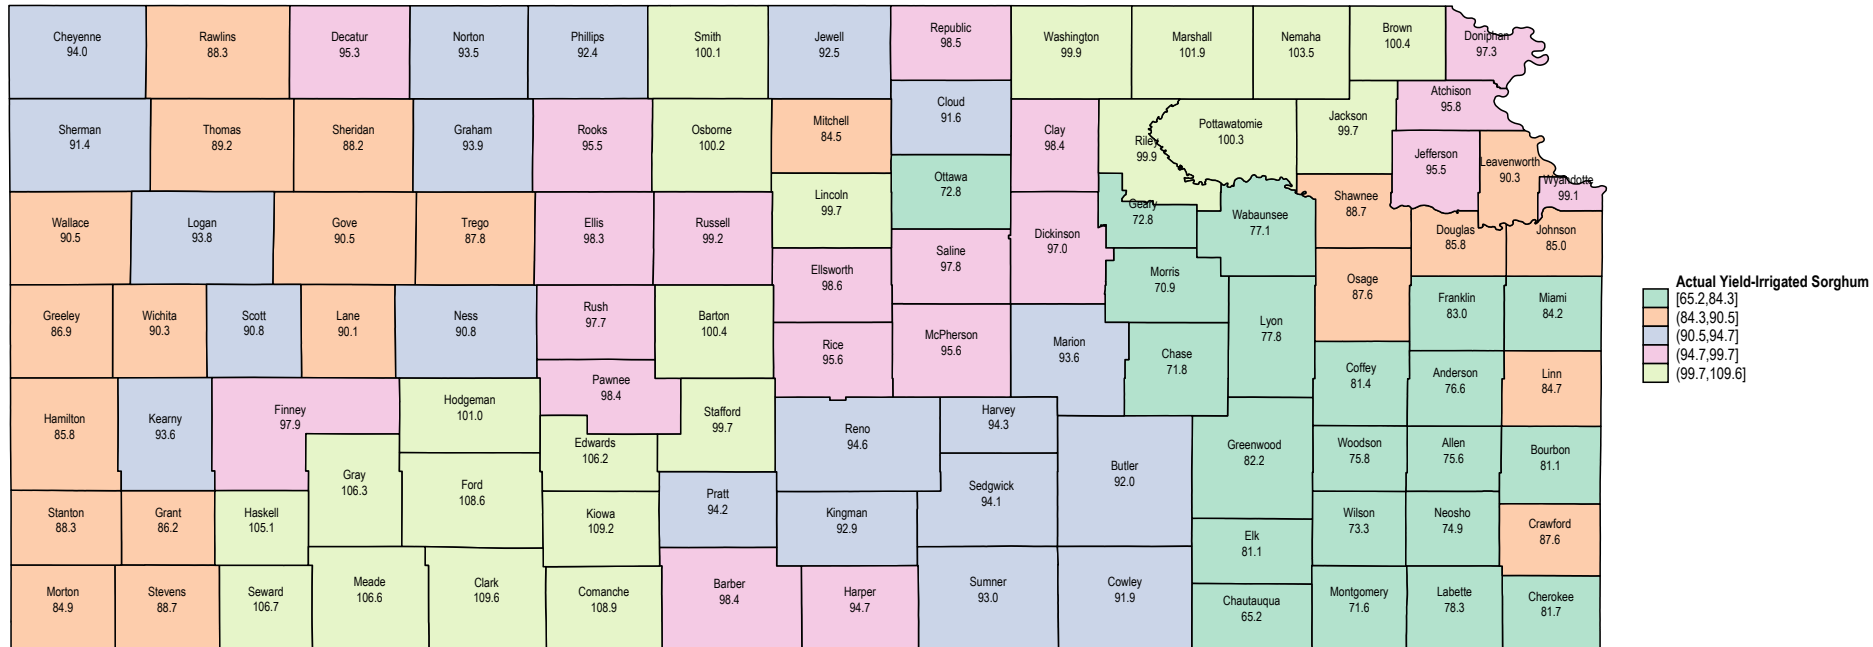

Source: USDA RMA data

Kansas 2003 Irrigated Sorghum

Source: USDA RMA data

Kansas 2002 Irrigated Sorghum

Source: USDA RMA data

Kansas 2001 Irrigated Sorghum

Source: USDA RMA data

Kansas 2000 Irrigated Sorghum

Kansas 1999 Irrigated Sorghum

Source: USDA RMA data

Kansas 1997 Irrigated Sorghum

Kansas 1996 Irrigated Sorghum

Kansas 1995 Irrigated Sorghum

Kansas 1994 Irrigated Sorghum

Source: USDA RMA data

Kansas 1993 Irrigated Sorghum

Source: USDA RMA data

Kansas 1992 Irrigated Sorghum

Source: USDA RMA data

Kansas 1991 Irrigated Sorghum

Source: USDA RMA data

Kansas 1990 Irrigated Sorghum

Source: USDA RMA data