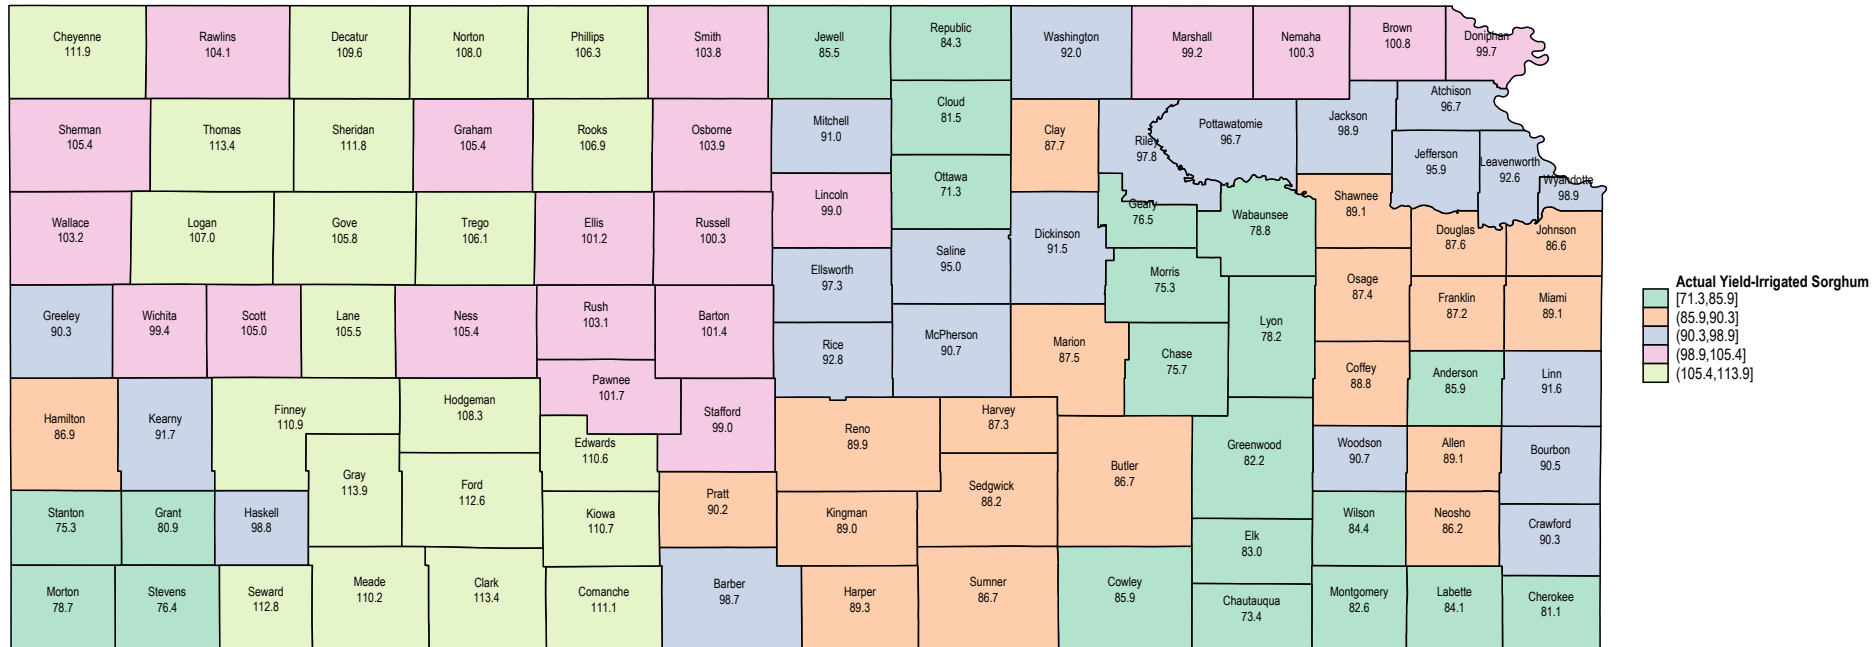

Source: USDA RMA data

Kansas 2003 Irrigated Sorghum

Source: USDA RMA data

Kansas 2002 Irrigated Sorghum

Source: USDA RMA data

Kansas 2001 Irrigated Sorghum

Source: USDA RMA data

Kansas 2000 Irrigated Sorghum

Kansas 1999 Irrigated Sorghum

Source: USDA RMA data

Kansas 1997 Irrigated Sorghum

Kansas 1996 Irrigated Sorghum

Kansas 1995 Irrigated Sorghum

Kansas 1994 Irrigated Sorghum

Source: USDA RMA data

Kansas 1993 Irrigated Sorghum

Source: USDA RMA data

Kansas 1992 Irrigated Sorghum

Source: USDA RMA data

Kansas 1991 Irrigated Sorghum

Source: USDA RMA data

Kansas 1990 Irrigated Sorghum

Source: USDA RMA data