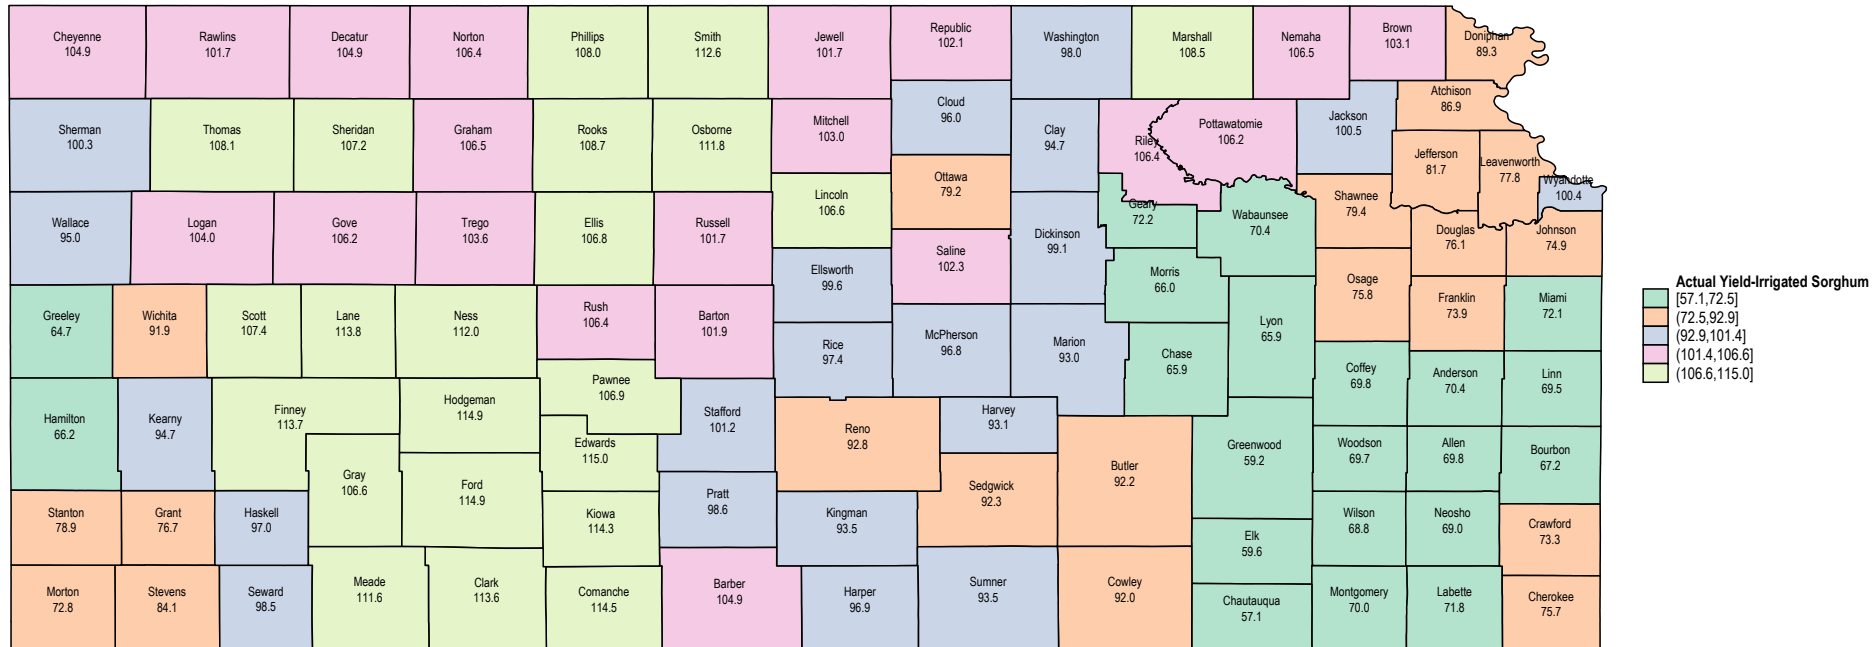

Kansas 2009 Irrigated Sorghum

Kansas 2008 Irrigated Sorghum

Source: USDA RMA data

Kansas 2007 Irrigated Sorghum

Source: USDA RMA data

Kansas 2006 Irrigated Sorghum

Kansas 2005 Irrigated Sorghum

Kansas 2004 Irrigated Sorghum

Source: USDA RMA data

Kansas 2003 Irrigated Sorghum

Source: USDA RMA data

Kansas 2002 Irrigated Sorghum

Source: USDA RMA data

Kansas 2001 Irrigated Sorghum

Source: USDA RMA data

Kansas 2000 Irrigated Sorghum