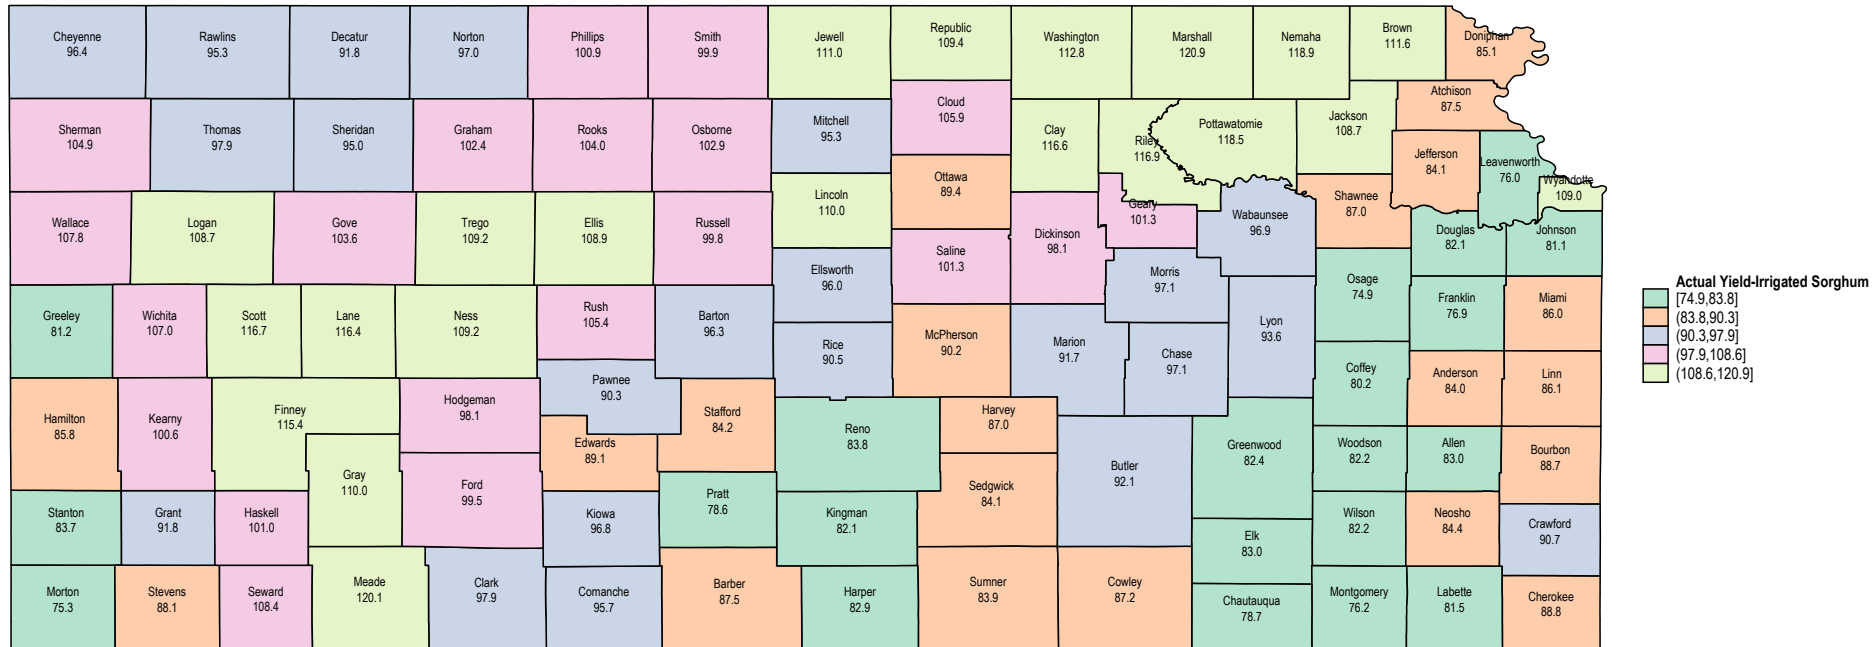

Source: USDA RMA data

Kansas 2013 Irrigated Sorghum

Kansas 2012 Irrigated Sorghum

Source: USDA RMA data

Kansas 2011 Irrigated Sorghum

Source: USDA RMA data

Kansas 2010 Irrigated Sorghum

Source: USDA RMA data

Kansas 2009 Irrigated Sorghum

Kansas 2008 Irrigated Sorghum

Source: USDA RMA data

Kansas 2007 Irrigated Sorghum

Source: USDA RMA data

Kansas 2006 Irrigated Sorghum

Kansas 2005 Irrigated Sorghum

Kansas 2004 Irrigated Sorghum