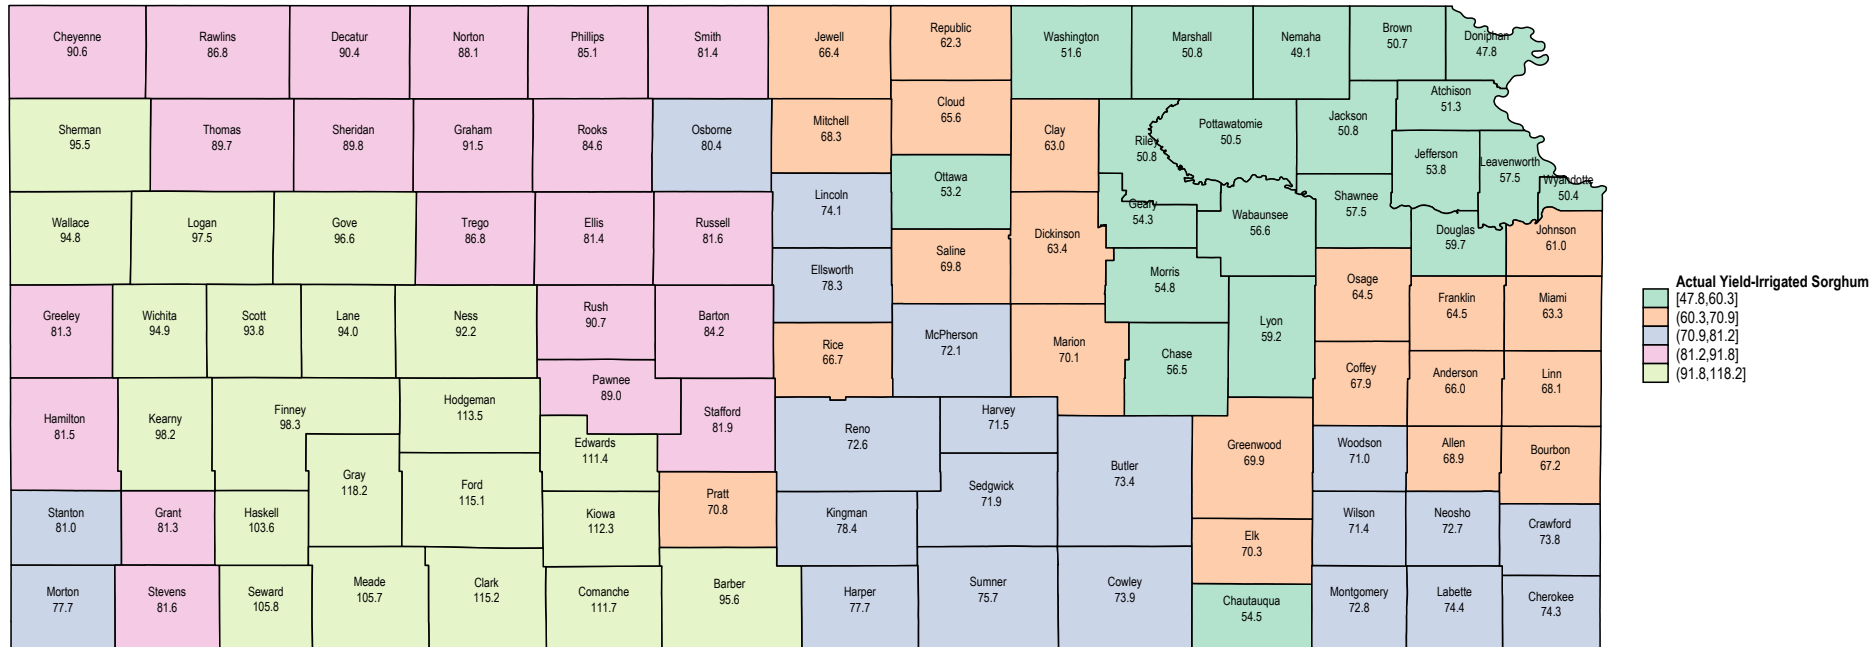

Source: USDA RMA data

Kansas 2003 Irrigated Sorghum

Source: USDA RMA data

Kansas 2002 Irrigated Sorghum

Source: USDA RMA data

Kansas 2001 Irrigated Sorghum

Source: USDA RMA data

Kansas 2000 Irrigated Sorghum

Kansas 1999 Irrigated Sorghum

Source: USDA RMA data

Kansas 1997 Irrigated Sorghum

Kansas 1996 Irrigated Sorghum

Kansas 1995 Irrigated Sorghum

Kansas 1994 Irrigated Sorghum

Source: USDA RMA data

Kansas 1993 Irrigated Sorghum

Source: USDA RMA data

Kansas 1992 Irrigated Sorghum

Source: USDA RMA data

Kansas 1991 Irrigated Sorghum

Source: USDA RMA data

Kansas 1990 Irrigated Sorghum

Source: USDA RMA data