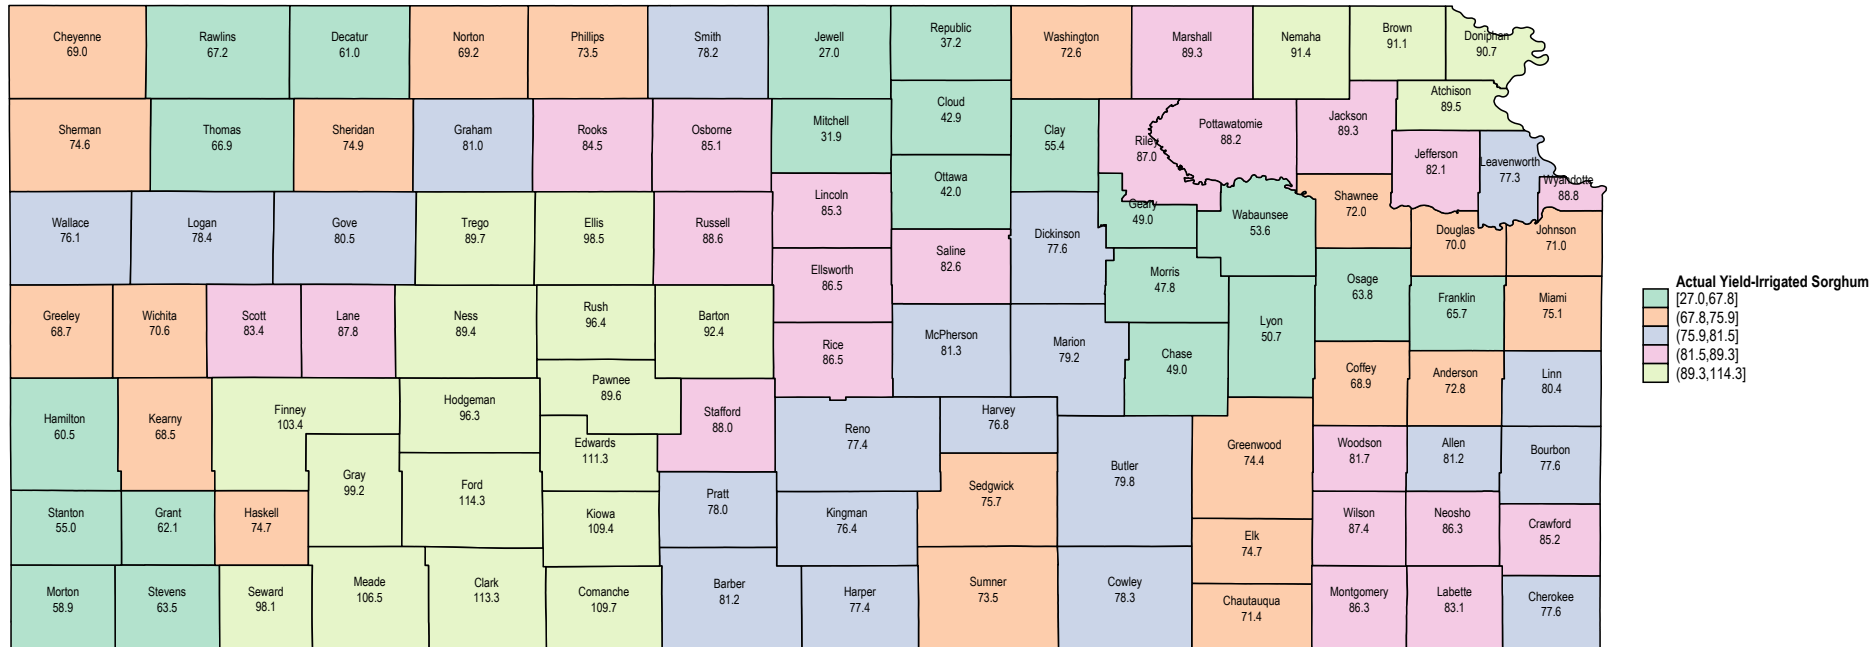

Kansas 2009 Irrigated Sorghum

Kansas 2008 Irrigated Sorghum

Source: USDA RMA data

Kansas 2007 Irrigated Sorghum

Source: USDA RMA data

Kansas 2006 Irrigated Sorghum

Kansas 2005 Irrigated Sorghum

Kansas 2004 Irrigated Sorghum

Source: USDA RMA data

Kansas 2003 Irrigated Sorghum

Source: USDA RMA data

Kansas 2002 Irrigated Sorghum

Source: USDA RMA data

Kansas 2001 Irrigated Sorghum

Source: USDA RMA data

Kansas 2000 Irrigated Sorghum

Kansas 1999 Irrigated Sorghum

Source: USDA RMA data

Kansas 1997 Irrigated Sorghum

Kansas 1996 Irrigated Sorghum

Kansas 1995 Irrigated Sorghum

Kansas 1994 Irrigated Sorghum

Source: USDA RMA data

Kansas 1993 Irrigated Sorghum