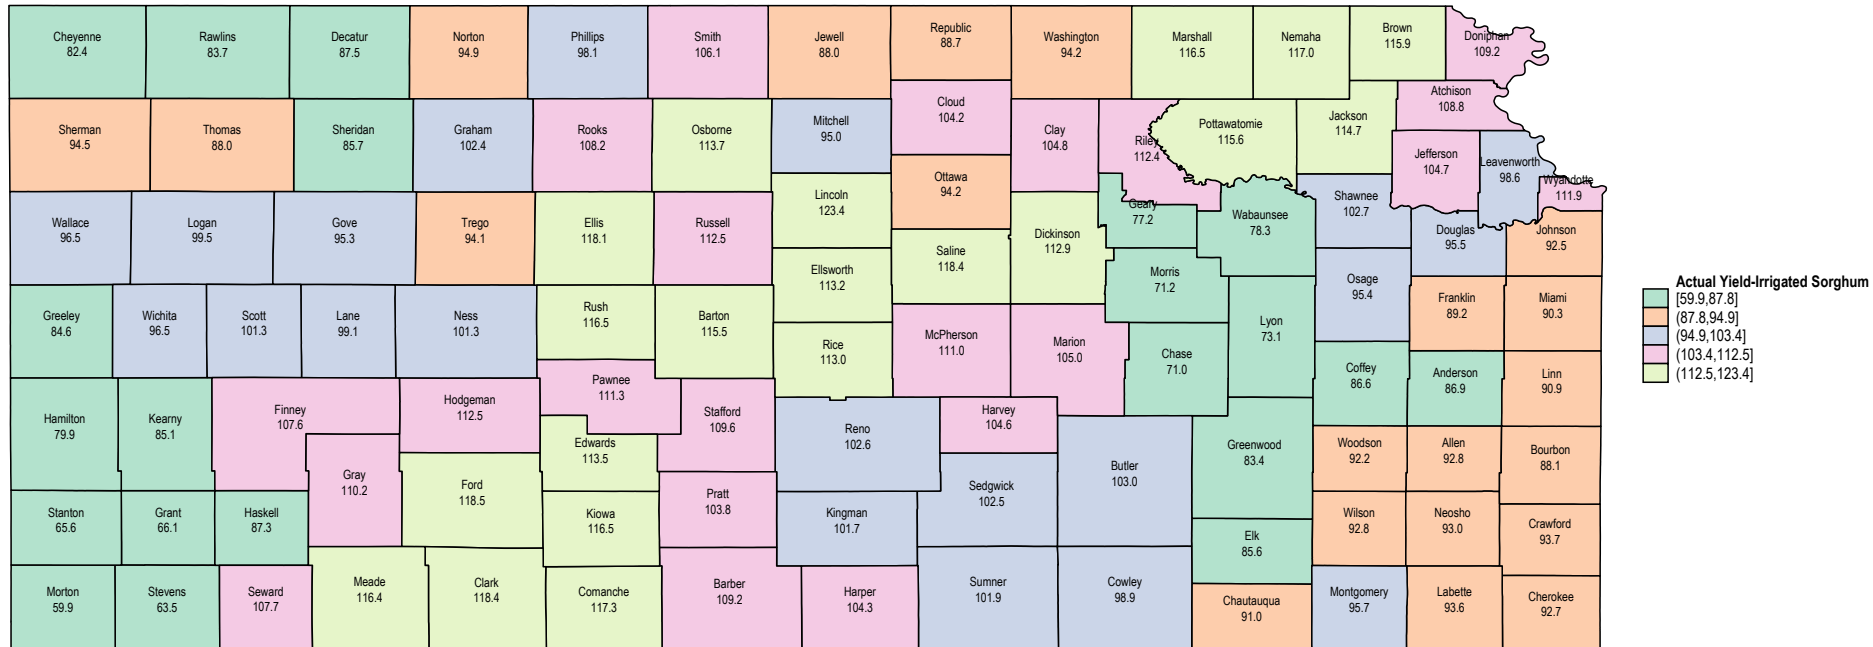

Kansas 2009 Irrigated Sorghum

Kansas 2008 Irrigated Sorghum

Source: USDA RMA data

Kansas 2007 Irrigated Sorghum

Source: USDA RMA data

Kansas 2006 Irrigated Sorghum

Kansas 2005 Irrigated Sorghum

Kansas 2004 Irrigated Sorghum

Source: USDA RMA data

Kansas 2003 Irrigated Sorghum

Source: USDA RMA data

Kansas 2002 Irrigated Sorghum

Source: USDA RMA data

Kansas 2001 Irrigated Sorghum

Source: USDA RMA data

Kansas 2000 Irrigated Sorghum