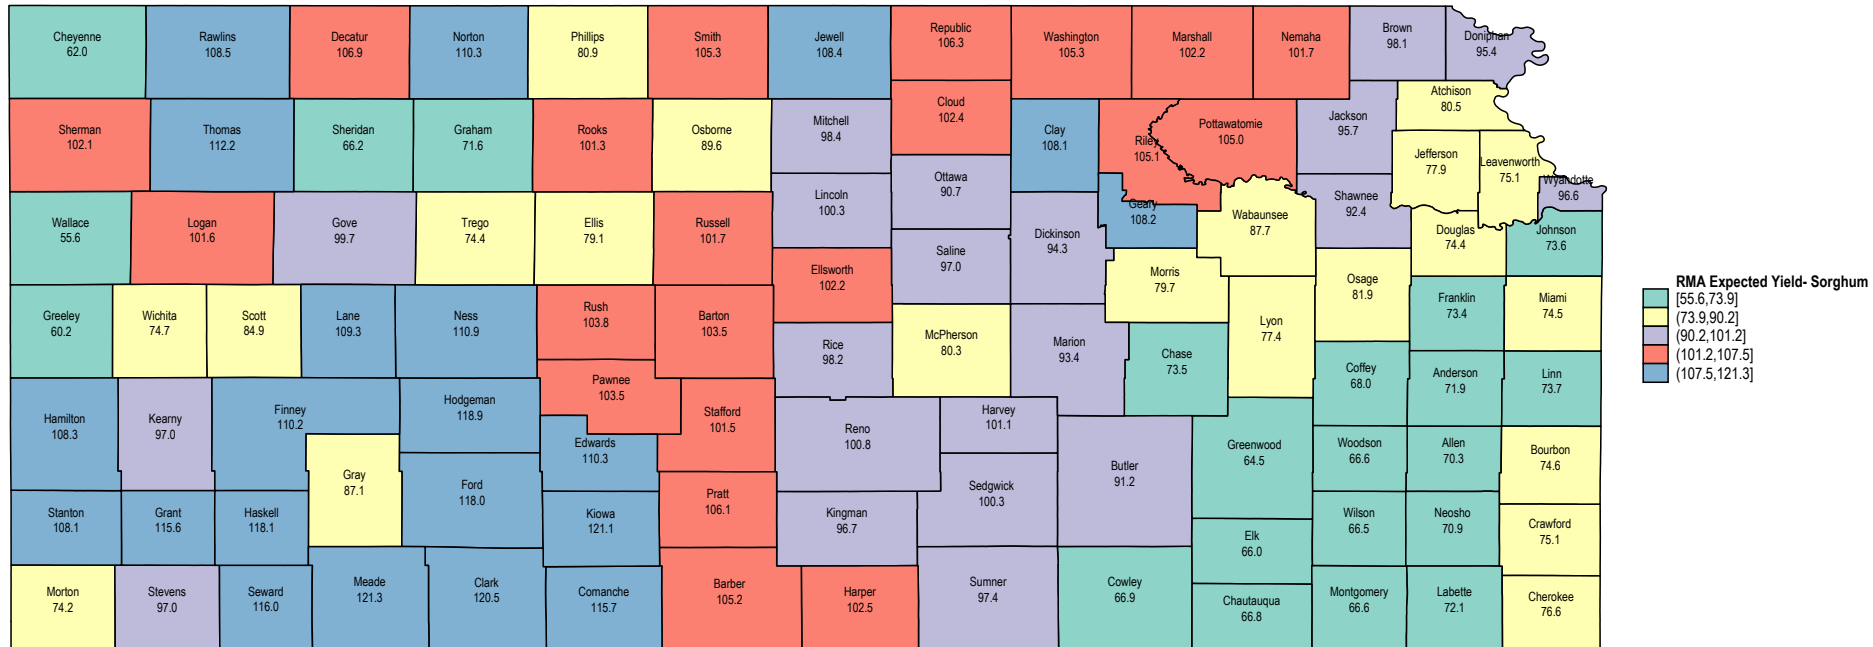

Kansas 2024 Expected Yields for Irrigated Sorghum

Source: USDA RMA data. Expected yields for ECO, SCO and other area plans.

Kansas 2023 Expected Yields for Irrigated Sorghum

Source: USDA RMA data. Expected yields for ECO, SCO and other area plans.

Kansas 2022 Irrigated Sorghum

Source: USDA RMA data

Kansas 2021 Irrigated Sorghum

Kansas 2020 Irrigated Sorghum

Source: USDA RMA data

Kansas 2019 Irrigated Sorghum

Source: USDA RMA data

Kansas 2018 Irrigated Sorghum