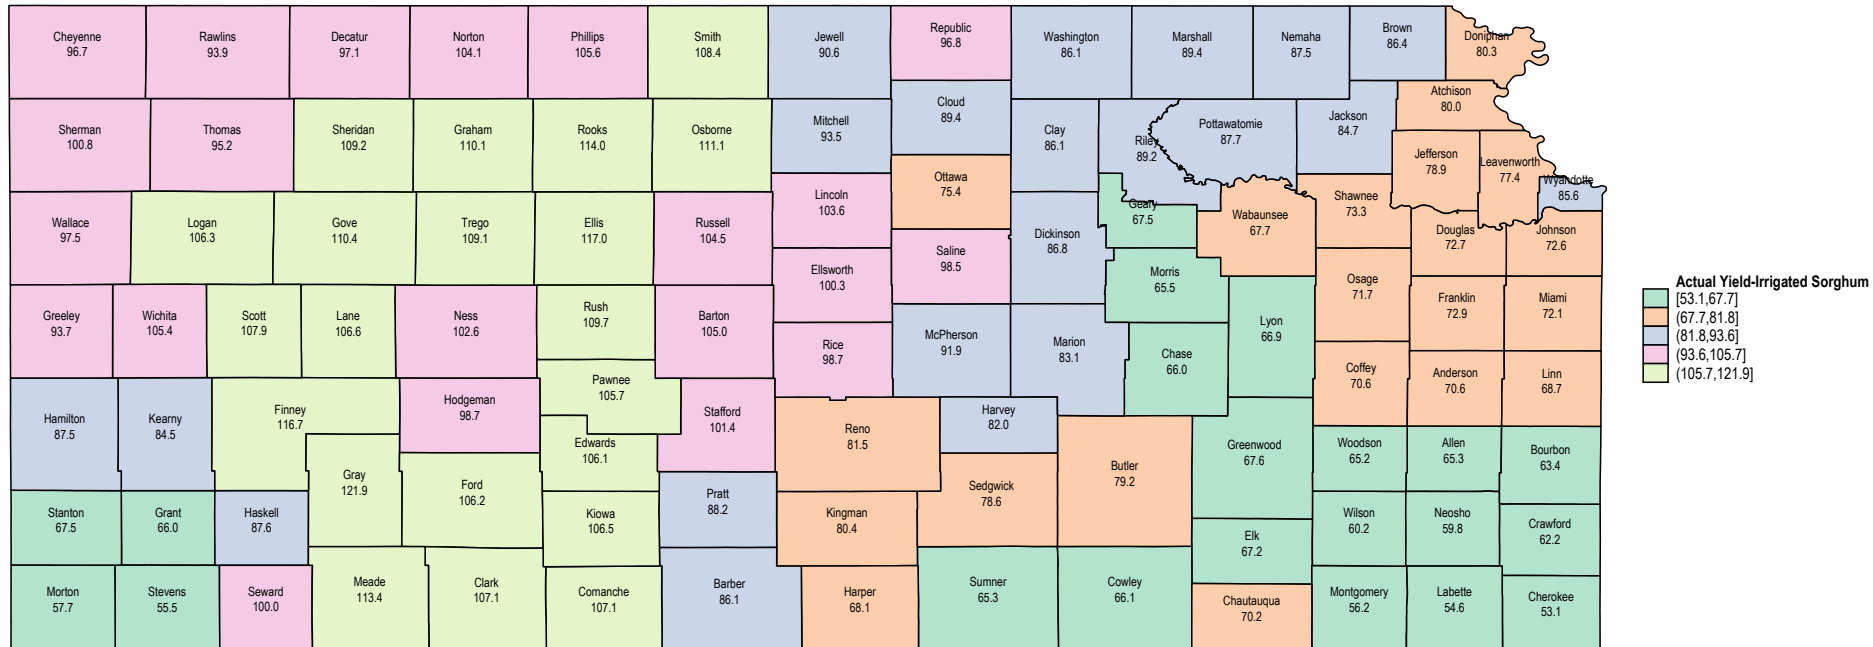

Kansas 2009 Irrigated Sorghum

Kansas 2008 Irrigated Sorghum

Source: USDA RMA data

Kansas 2007 Irrigated Sorghum

Source: USDA RMA data

Kansas 2006 Irrigated Sorghum

Kansas 2005 Irrigated Sorghum

Kansas 2004 Irrigated Sorghum

Source: USDA RMA data

Kansas 2003 Irrigated Sorghum

Source: USDA RMA data

Kansas 2002 Irrigated Sorghum

Source: USDA RMA data

Kansas 2001 Irrigated Sorghum

Source: USDA RMA data

Kansas 2000 Irrigated Sorghum

Kansas 1999 Irrigated Sorghum

Source: USDA RMA data

Kansas 1997 Irrigated Sorghum

Kansas 1996 Irrigated Sorghum

Kansas 1995 Irrigated Sorghum

Kansas 1994 Irrigated Sorghum

Source: USDA RMA data

Kansas 1993 Irrigated Sorghum