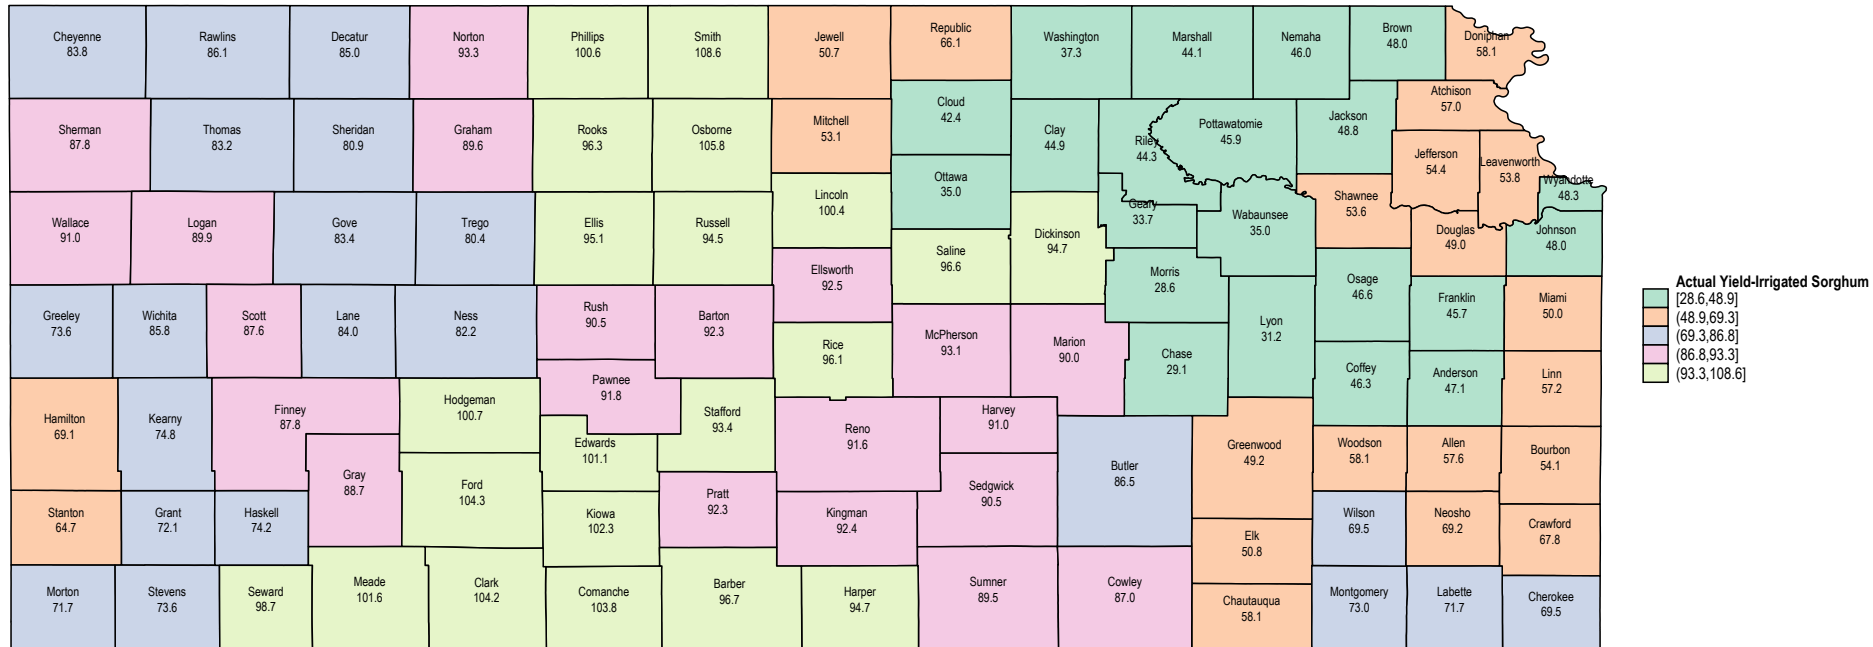

Kansas 2009 Irrigated Sorghum

Kansas 2008 Irrigated Sorghum

Source: USDA RMA data

Kansas 2007 Irrigated Sorghum

Source: USDA RMA data

Kansas 2006 Irrigated Sorghum

Kansas 2005 Irrigated Sorghum

Kansas 2004 Irrigated Sorghum

Source: USDA RMA data

Kansas 2003 Irrigated Sorghum

Source: USDA RMA data

Kansas 2002 Irrigated Sorghum

Source: USDA RMA data

Kansas 2001 Irrigated Sorghum

Source: USDA RMA data

Kansas 2000 Irrigated Sorghum