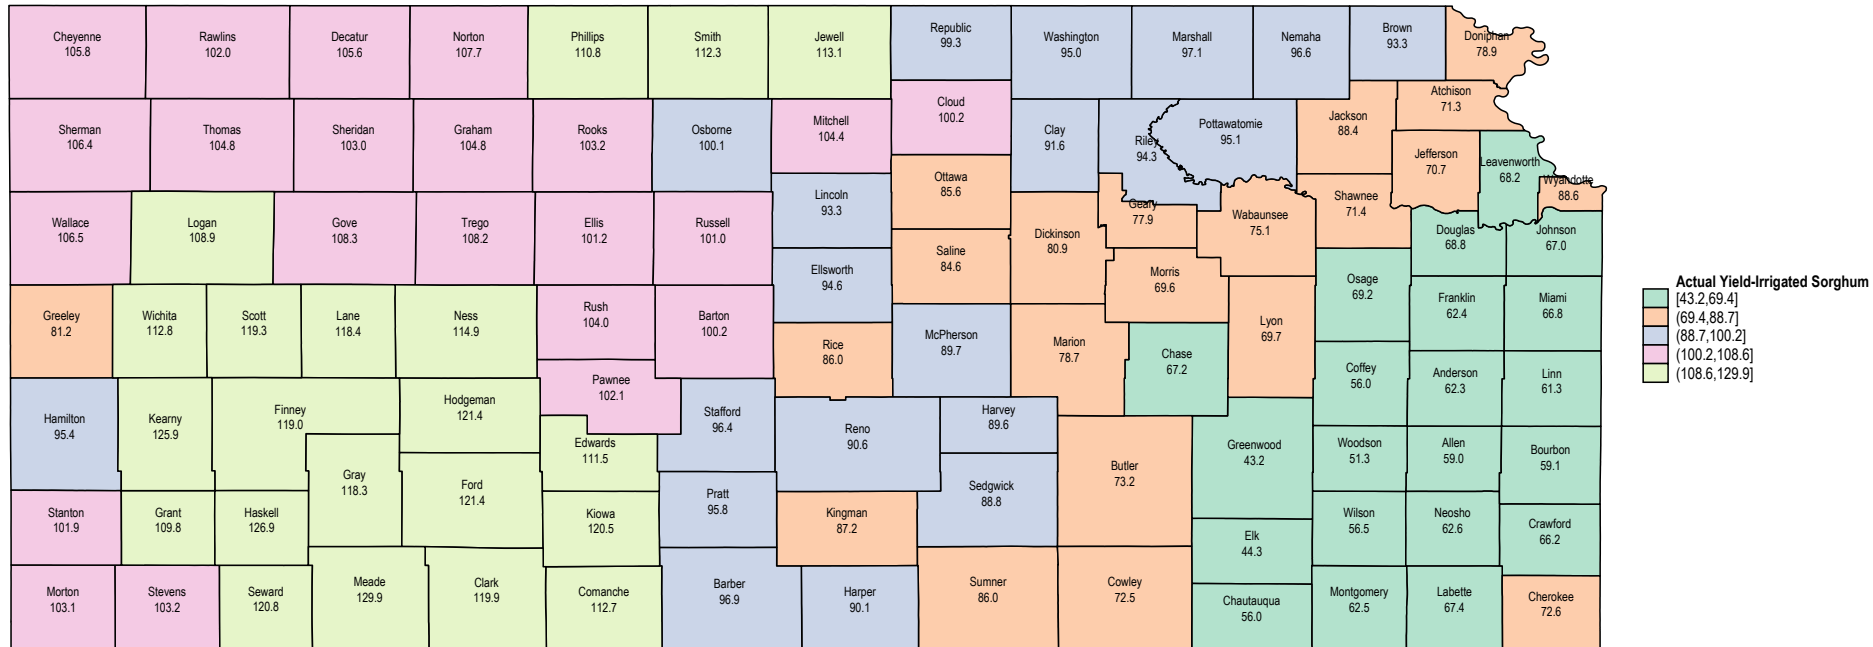

Kansas 2022 Irrigated Sorghum

Source: USDA RMA data

Kansas 2021 Irrigated Sorghum

Kansas 2020 Irrigated Sorghum

Source: USDA RMA data

Kansas 2019 Irrigated Sorghum

Source: USDA RMA data

Kansas 2018 Irrigated Sorghum

Source: USDA RMA data

Kansas 2017 Irrigated Sorghum

Source: USDA RMA data

Kansas 2016 Irrigated Sorghum

Source: USDA RMA data

Kansas 2015 Irrigated Sorghum

Source: USDA RMA data

Kansas 2014 Irrigated Sorghum