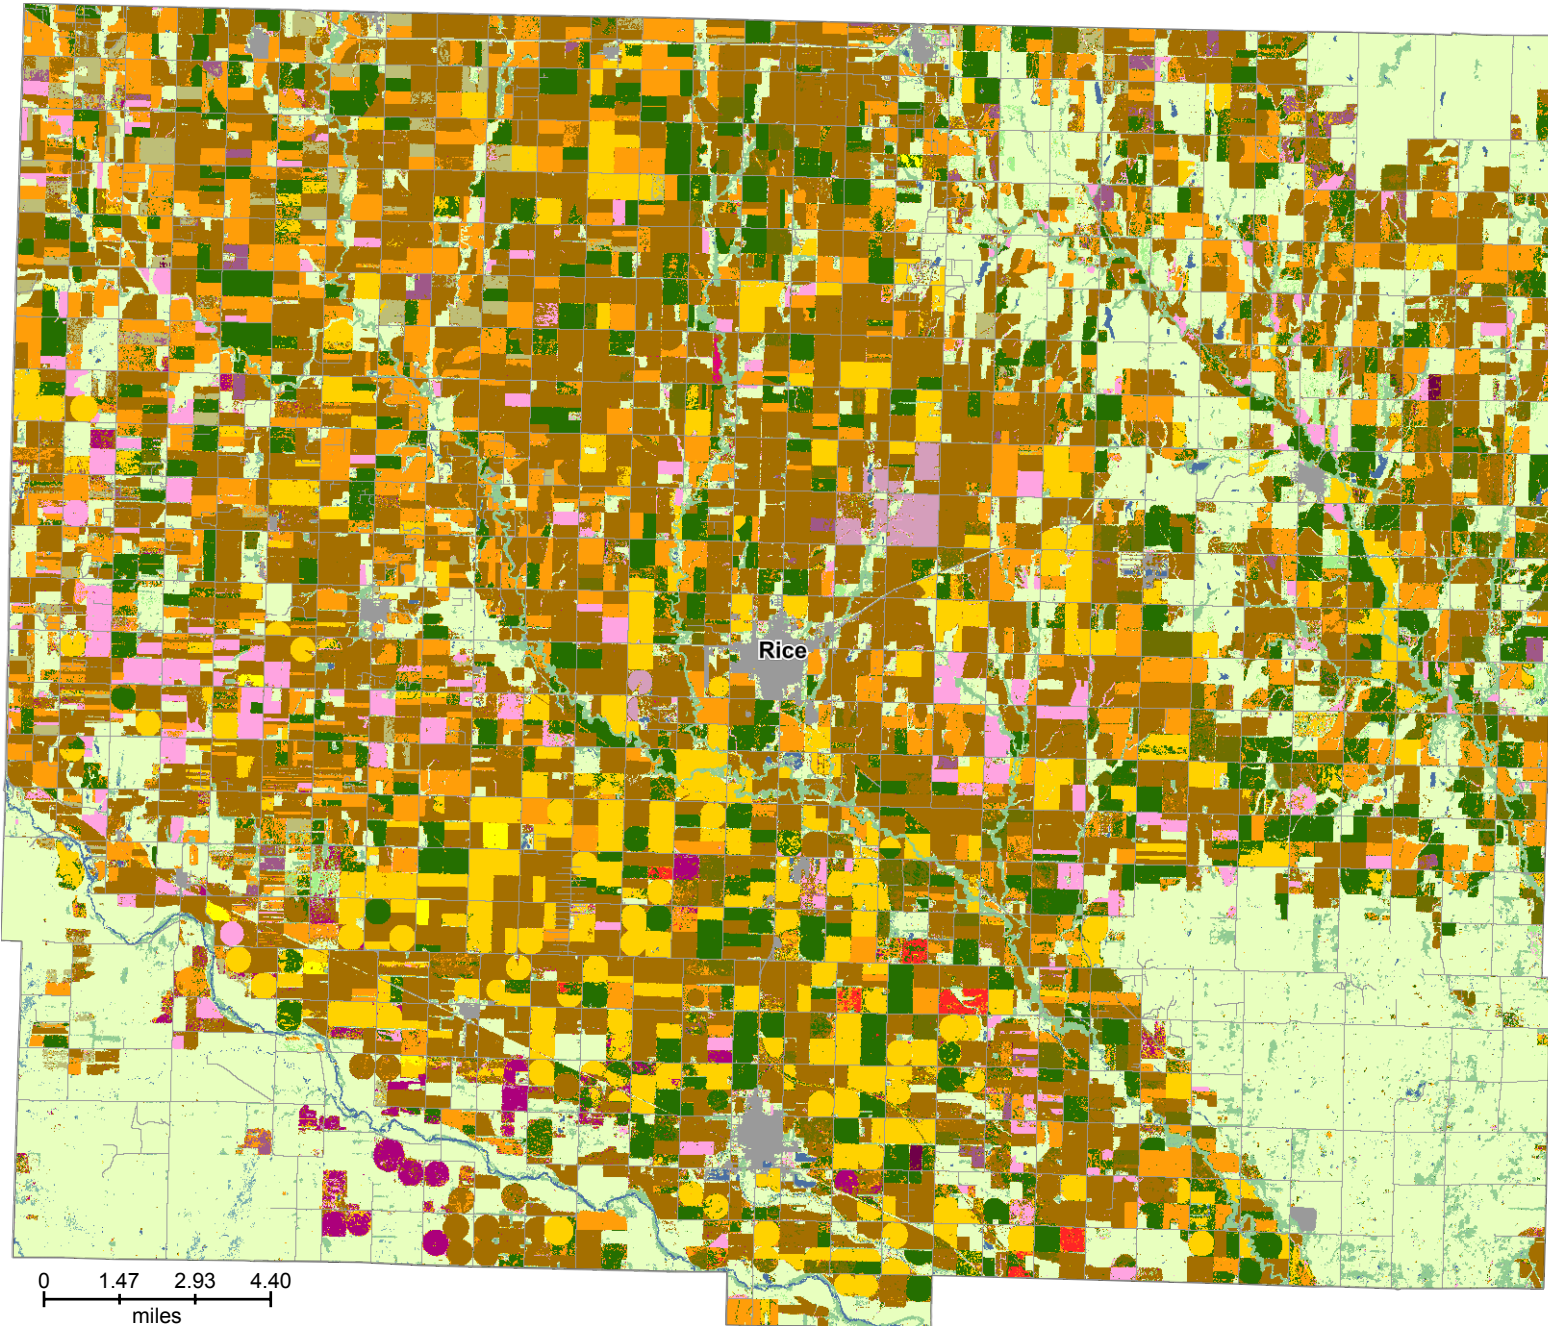

2023 Rice County Cropland Data Layer

Land Cover Categories
(by decreasing acreage)

AGRICULTURE*

- Winter Wheat
- Grass/Pasture
- Sorghum
- Soybeans
- Corn
- Alfalfa
- Dbl Crop WinWht/Soybeans
- Fallow/Idle Cropland
- Dbl Crop WinWht/Sorghum
- Other Hay/Non Alfalfa
- Rye
- Oats
- Triticale
- Cotton
- Sunflowers
- Millet

NON-AGRICULTURE**

- Developed/Open Space
- Deciduous Forest
- Developed/Low Intensity
- Open Water
- Developed/Medium Intensity
- Herbaceous Wetlands

0 1.47 2.93 4.40
miles