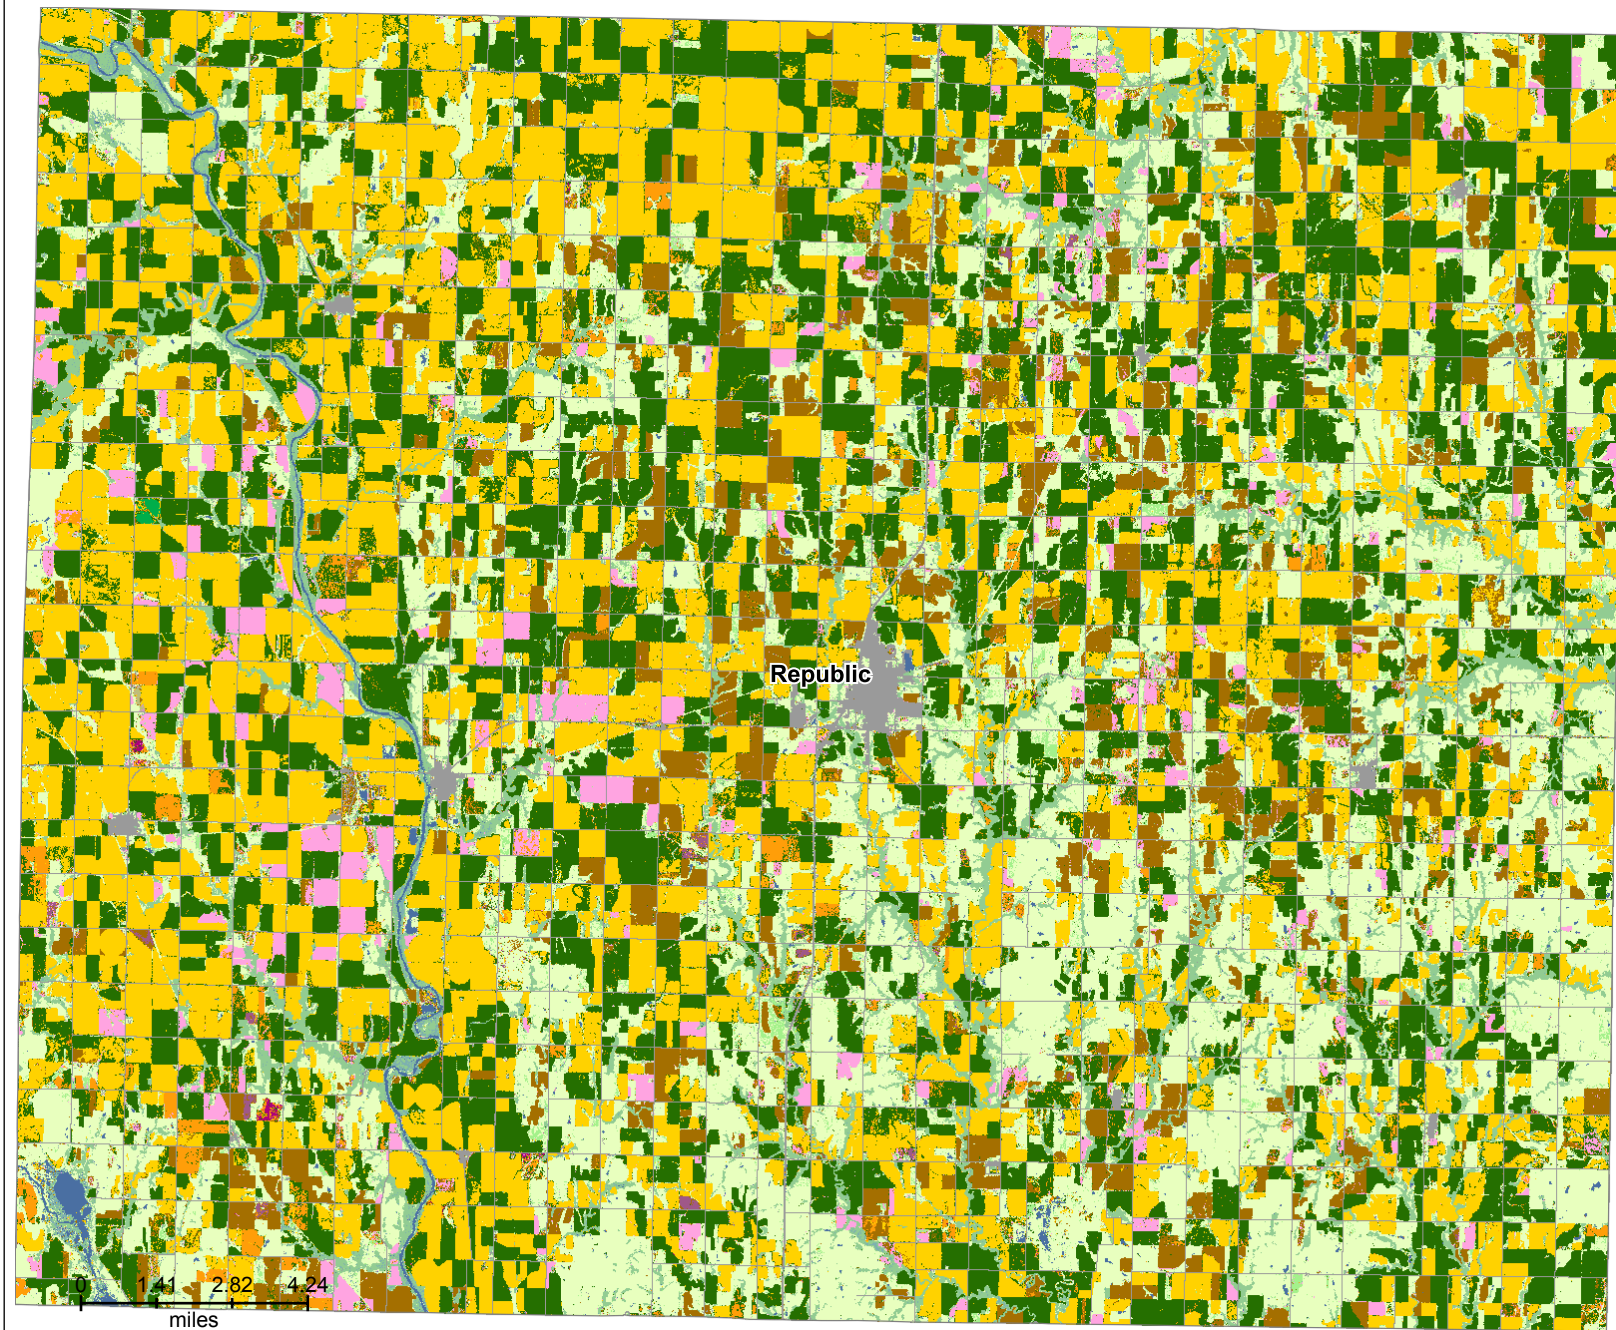

2023 Republic County Cropland Data Layer

Land Cover Categories
(by decreasing acreage)

AGRICULTURE*

- Corn
- Soybeans
- Grass/Pasture
- Winter Wheat
- Alfalfa
- Sorghum
- Other Hay/Non Alfalfa
- Oats
- Dbl Crop WinWht/Soybeans
- Dbl Crop WinWht/Sorghum
- Rye
- Fallow/Idle Cropland
- Other Crops
- Dbl Crop WinWht/Corn
- Triticale
- Millet

NON-AGRICULTURE**

- Deciduous Forest
- Developed/Open Space
- Developed/Low Intensity
- Open Water
- Developed/Medium Intensity
- Woody Wetlands