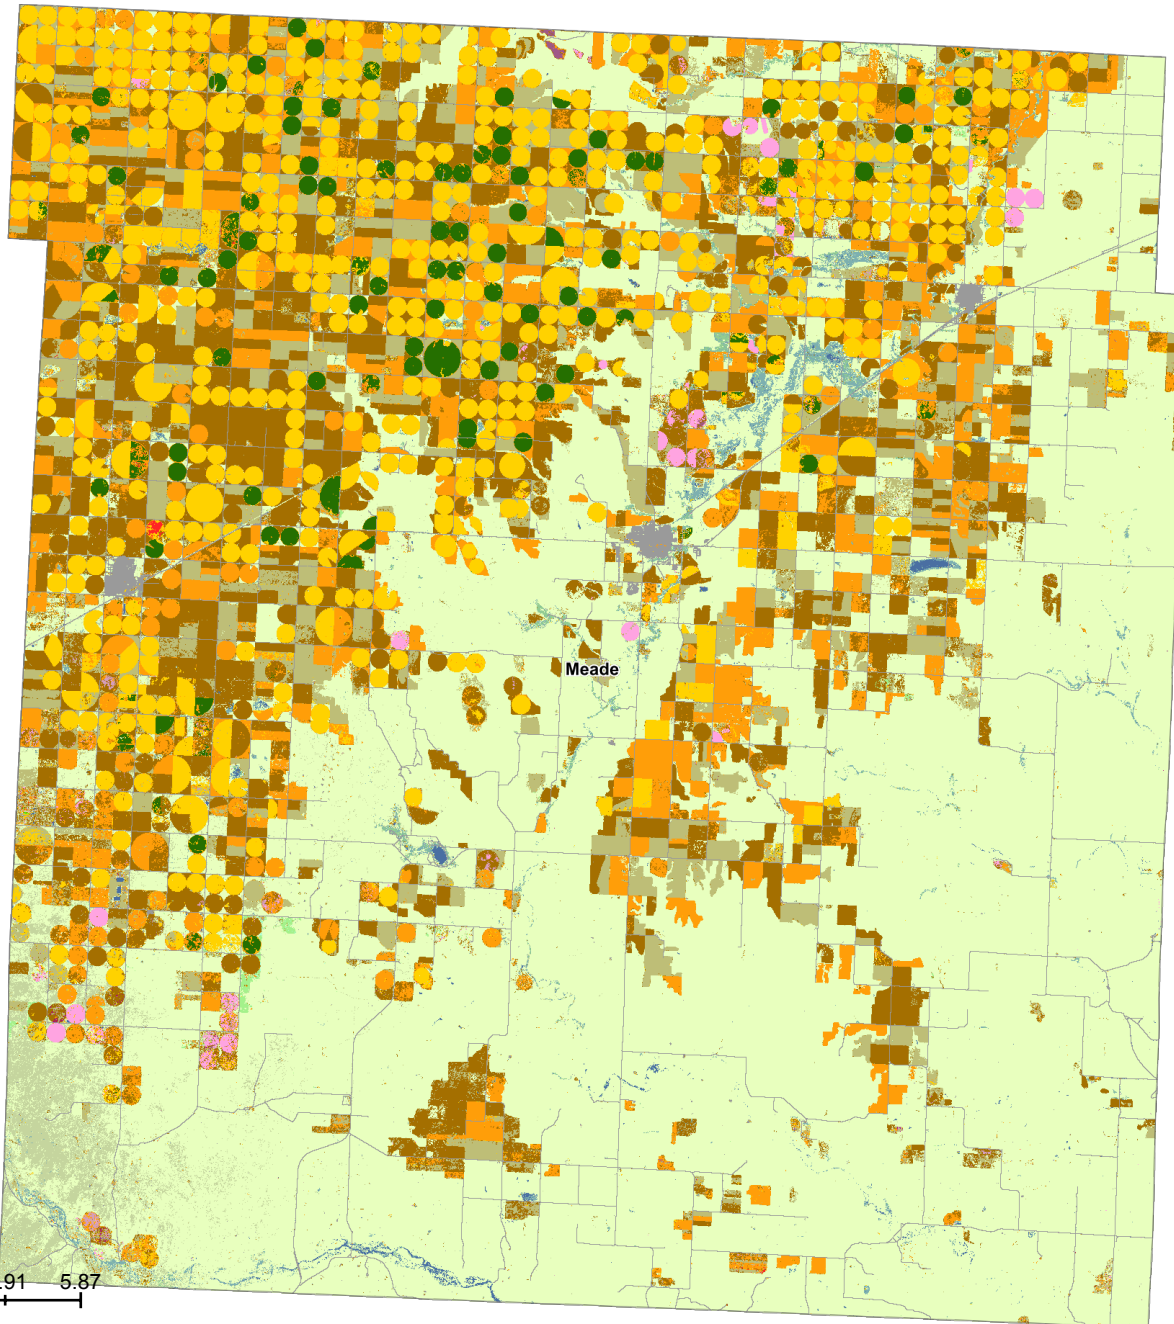

# 2023 Meade County Cropland Data Layer

Land Cover Categories  
(by decreasing acreage)

### AGRICULTURE\*

- Grass/Pasture
- Winter Wheat
- Corn
- Sorghum
- Fallow/Idle Cropland
- Soybeans
- Dbl Crop WinWht/Sorghum
- Alfalfa
- Dbl Crop WinWht/Corn
- Other Hay/Non Alfalfa
- Dbl Crop Triticale/Corn
- Triticale
- Oats
- Cotton
- Rye
- Sod/Grass Seed

### NON-AGRICULTURE\*\*

- Developed/Open Space
- Shrubland
- Herbaceous Wetlands
- Deciduous Forest
- Developed/Low Intensity
- Open Water

0 1.96 3.91 5.87  
miles