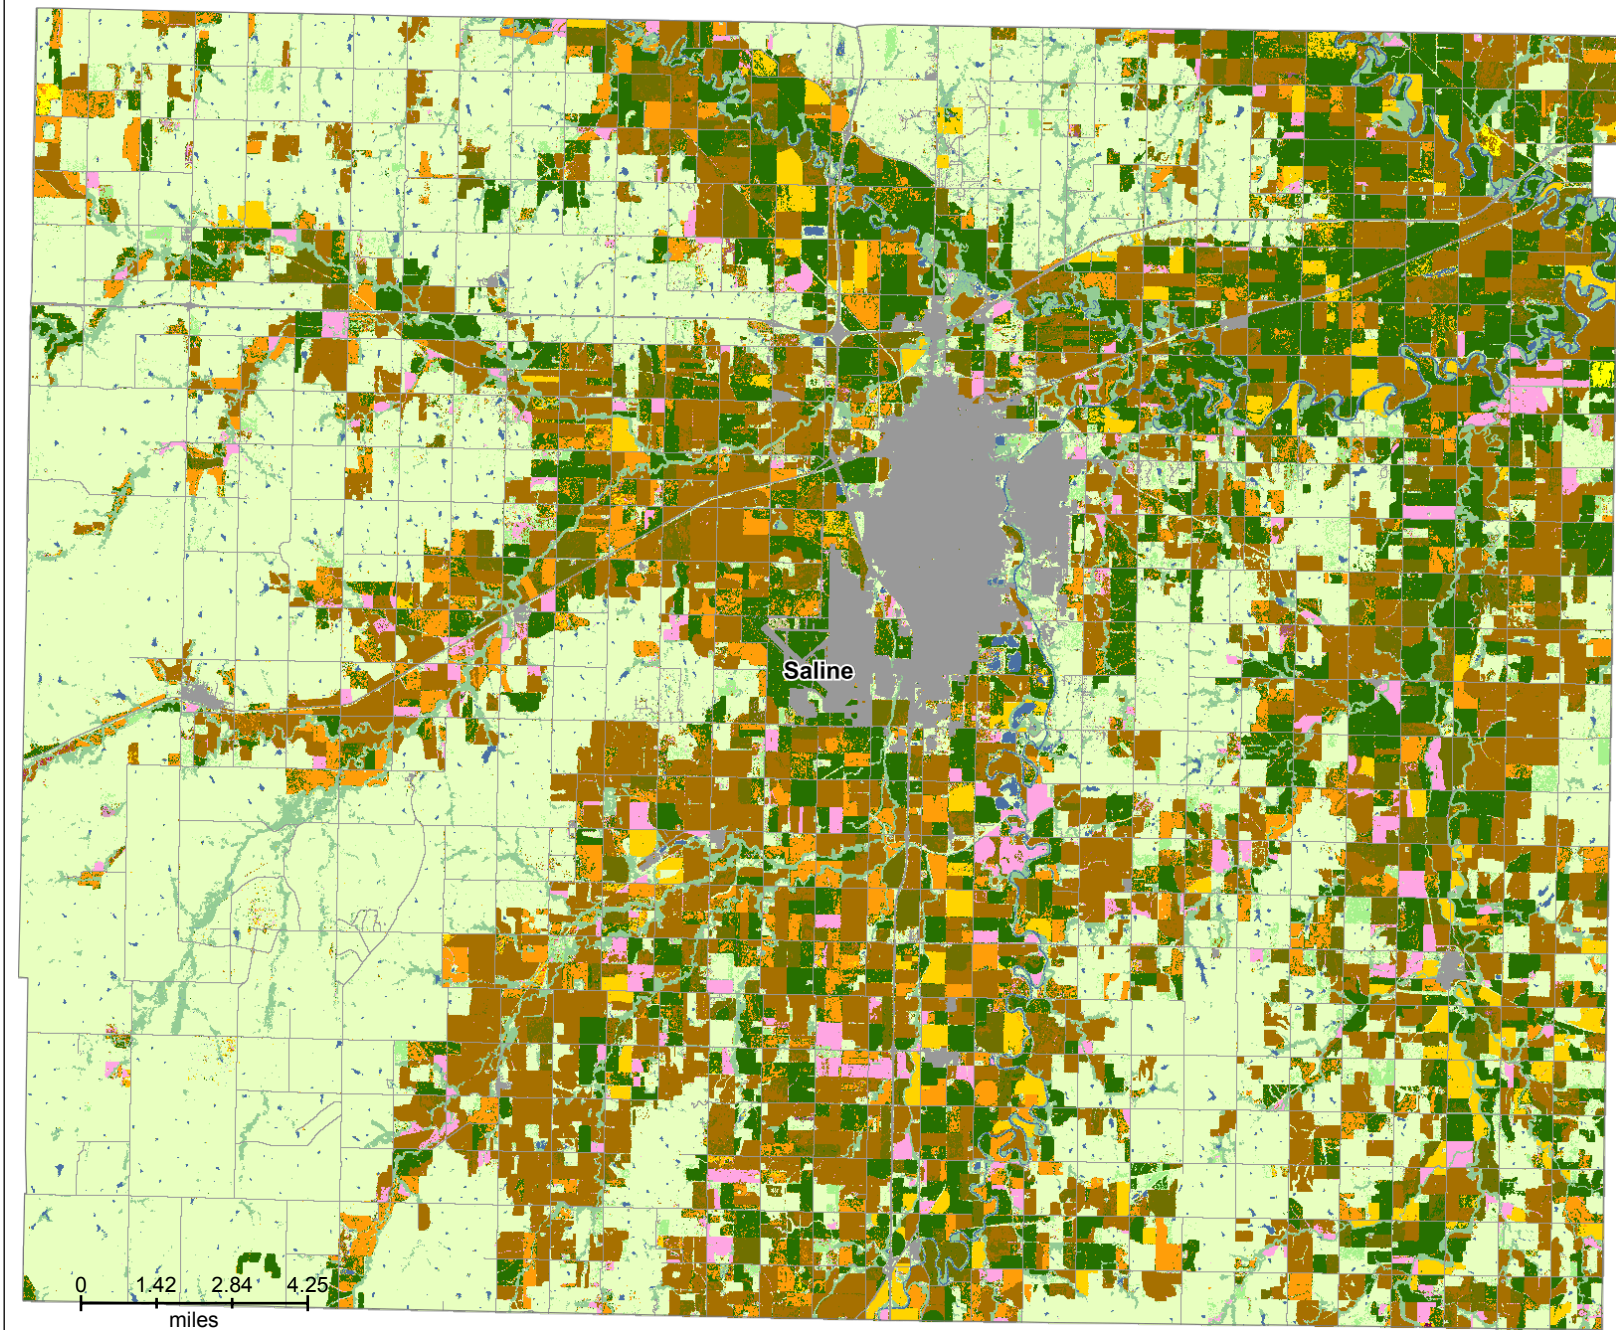

2022 Saline County Cropland Data Layer

Land Cover Categories
(by decreasing acreage)

AGRICULTURE*

- Grass/Pasture
- Winter Wheat
- Soybeans
- Sorghum
- Dbl Crop WinWht/Soybeans
- Alfalfa
- Corn
- Other Hay/Non Alfalfa
- Dbl Crop WinWht/Sorghum
- Sunflowers
- Oats
- Fallow/Idle Cropland
- Triticale
- Dbl Crop Soybeans/Oats
- Rye
- Dbl Crop WinWht/Corn

NON-AGRICULTURE**

- Deciduous Forest
- Developed/Open Space
- Developed/Low Intensity
- Developed/Medium Intensity
- Open Water
- Developed/High Intensity