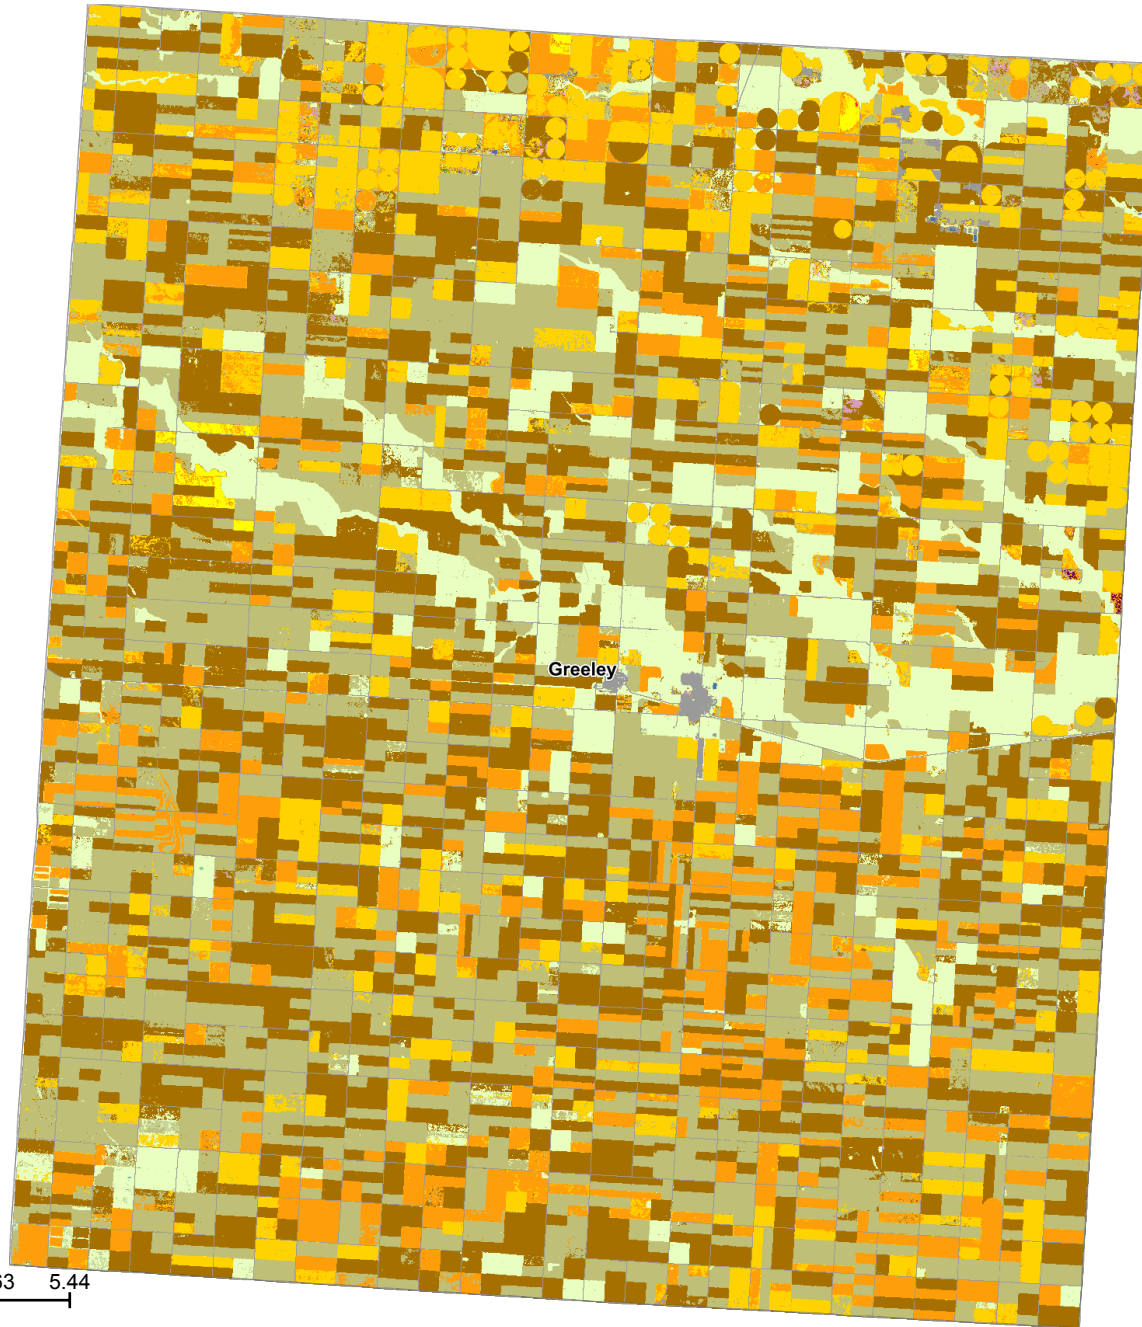

# 2020 Greeley County Cropland Data Layer

Land Cover Categories  
(by decreasing acreage)

### AGRICULTURE\*

- Fallow/Idle Cropland
- Winter Wheat
- Corn
- Sorghum
- Grass/Pasture
- Sunflowers
- Triticale
- Alfalfa
- Millet
- Dbl Crop WinWht/Sorghum
- Dbl Crop Triticale/Corn
- Dbl Crop WinWht/Corn
- Oats
- Other Hay/Non Alfalfa
- Cotton
- Spring Wheat

### NON-AGRICULTURE\*\*

- Developed/Open Space
- Shrubland
- Developed/Low Intensity
- Developed/Medium Intensity
- Open Water
- Developed/High Intensity

0 1.81 3.63 5.44  
miles