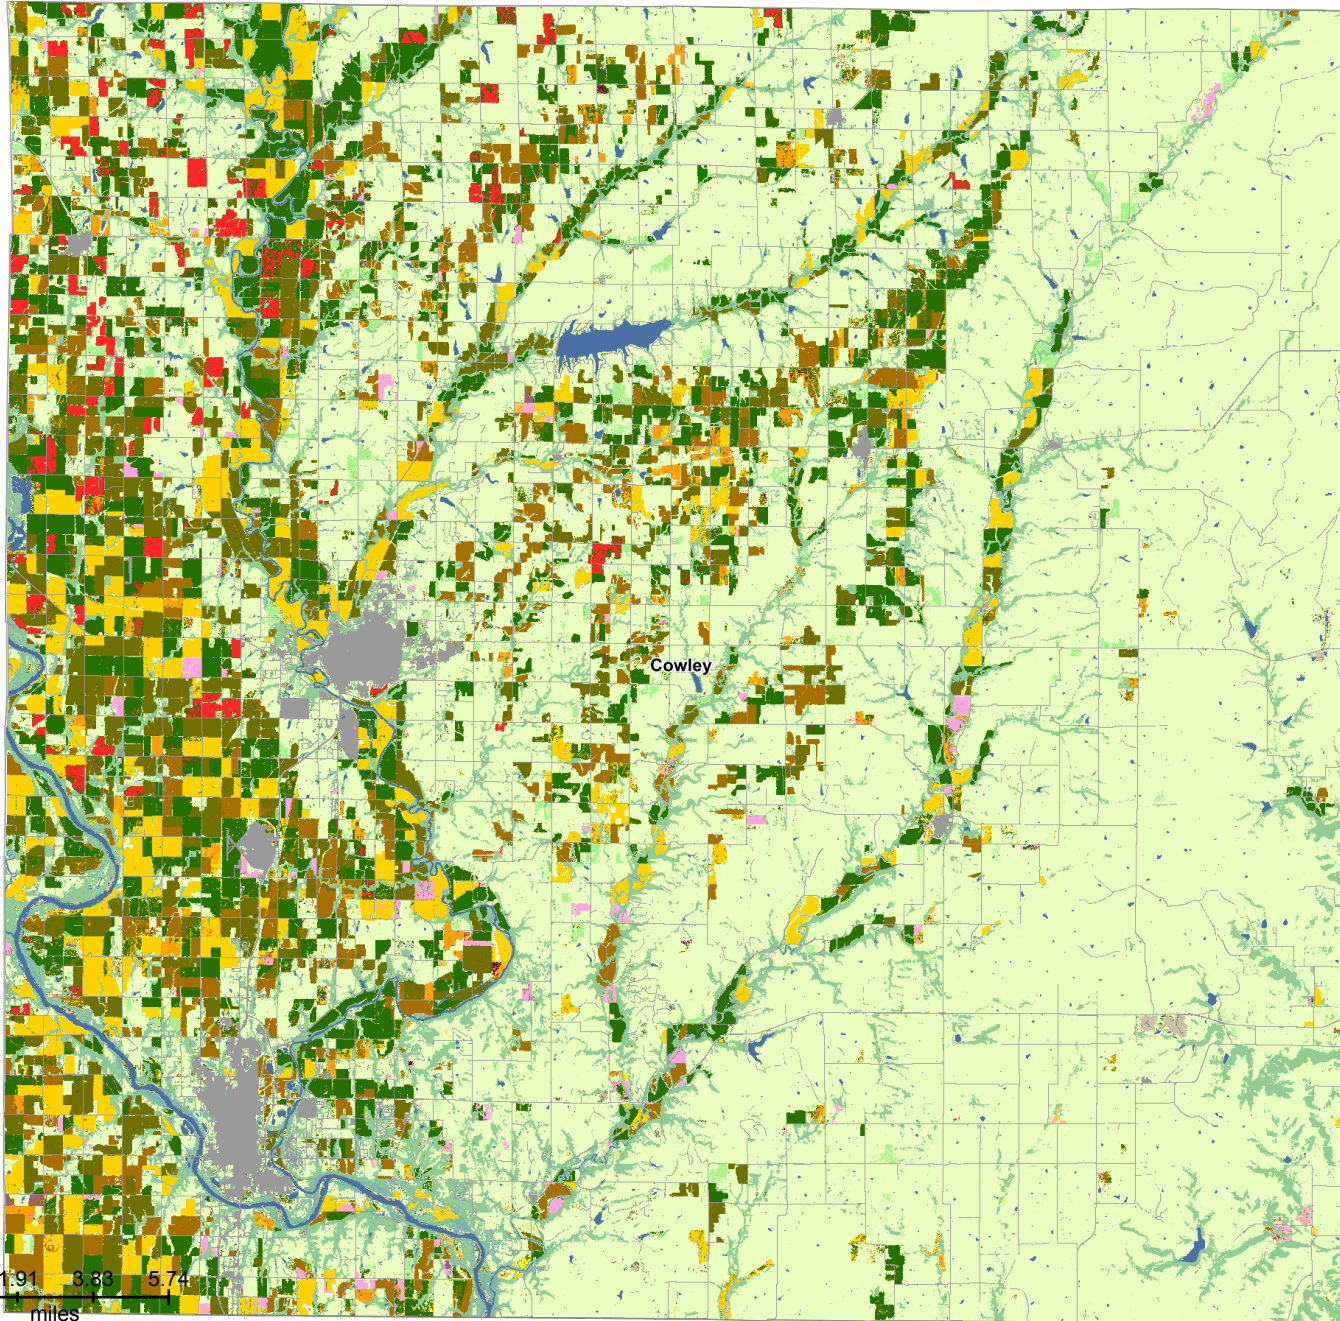

2020 Cowley County Cropland Data Layer

Land Cover Categories
(by decreasing acreage)

AGRICULTURE*

- Grass/Pasture
- Soybeans
- Dbl Crop WinWht/Soybeans
- Corn
- Winter Wheat
- Cotton
- Other Hay/Non Alfalfa
- Sorghum
- Alfalfa
- Dbl Crop WinWht/Sorghum
- Oats
- Millet
- Sunflowers
- Other Crops
- Dbl Crop WinWht/Cotton
- Triticale

NON-AGRICULTURE**

- Deciduous Forest
- Developed/Open Space
- Open Water
- Developed/Low Intensity
- Woody Wetlands
- Developed/Medium Intensity

0 1.91 3.83 5.74
miles