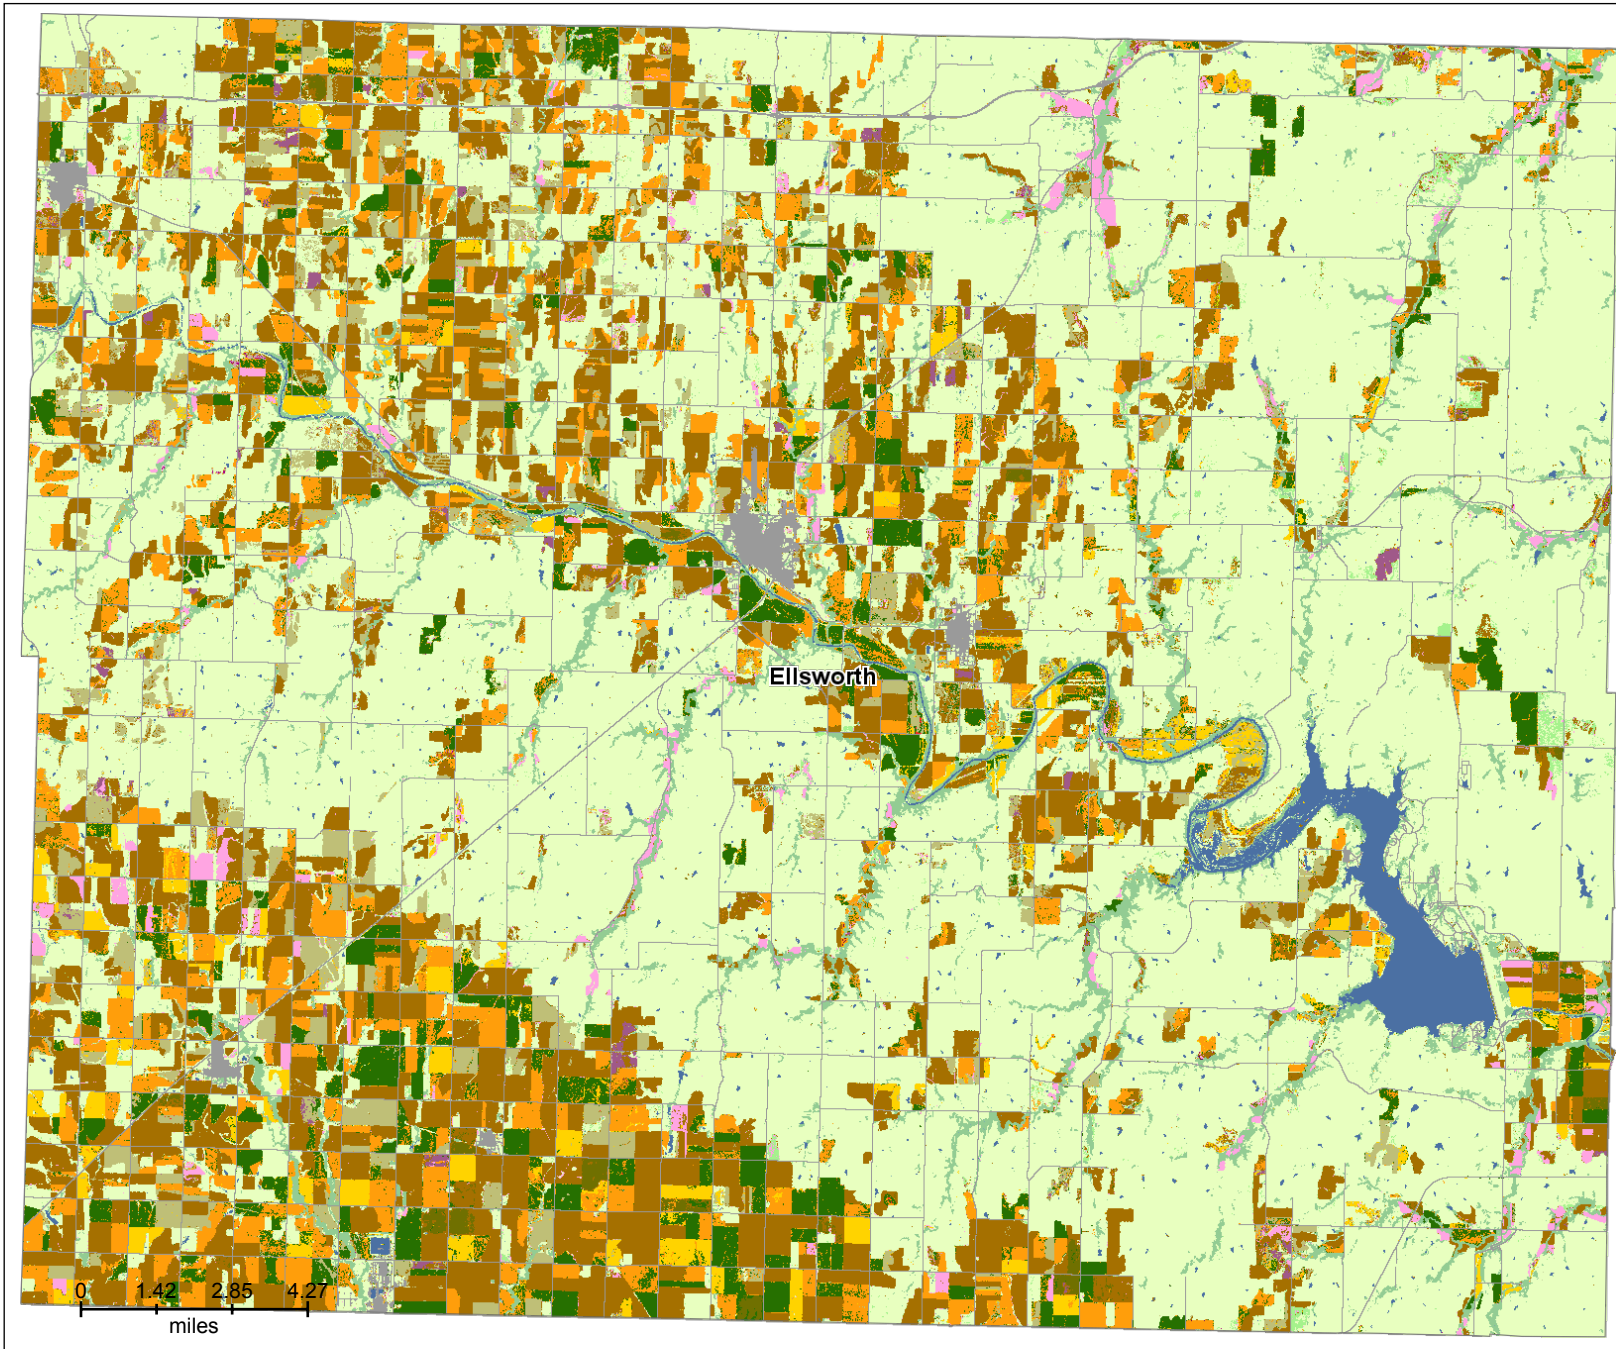

2019 Ellsworth County Cropland Data Layer

Land Cover Categories
(by decreasing acreage)

AGRICULTURE*

- Grass/Pasture
- Winter Wheat
- Sorghum
- Soybeans
- Fallow/Idle Cropland
- Corn
- Alfalfa
- Other Hay/Non Alfalfa
- Dbl Crop WinWht/Soybeans
- Oats
- Dbl Crop WinWht/Sorghum
- Triticale
- Rye
- Millet
- Cotton
- Sod/Grass Seed

NON-AGRICULTURE**

- Deciduous Forest
- Developed/Open Space
- Open Water
- Developed/Low Intensity
- Developed/Medium Intensity
- Herbaceous Wetlands